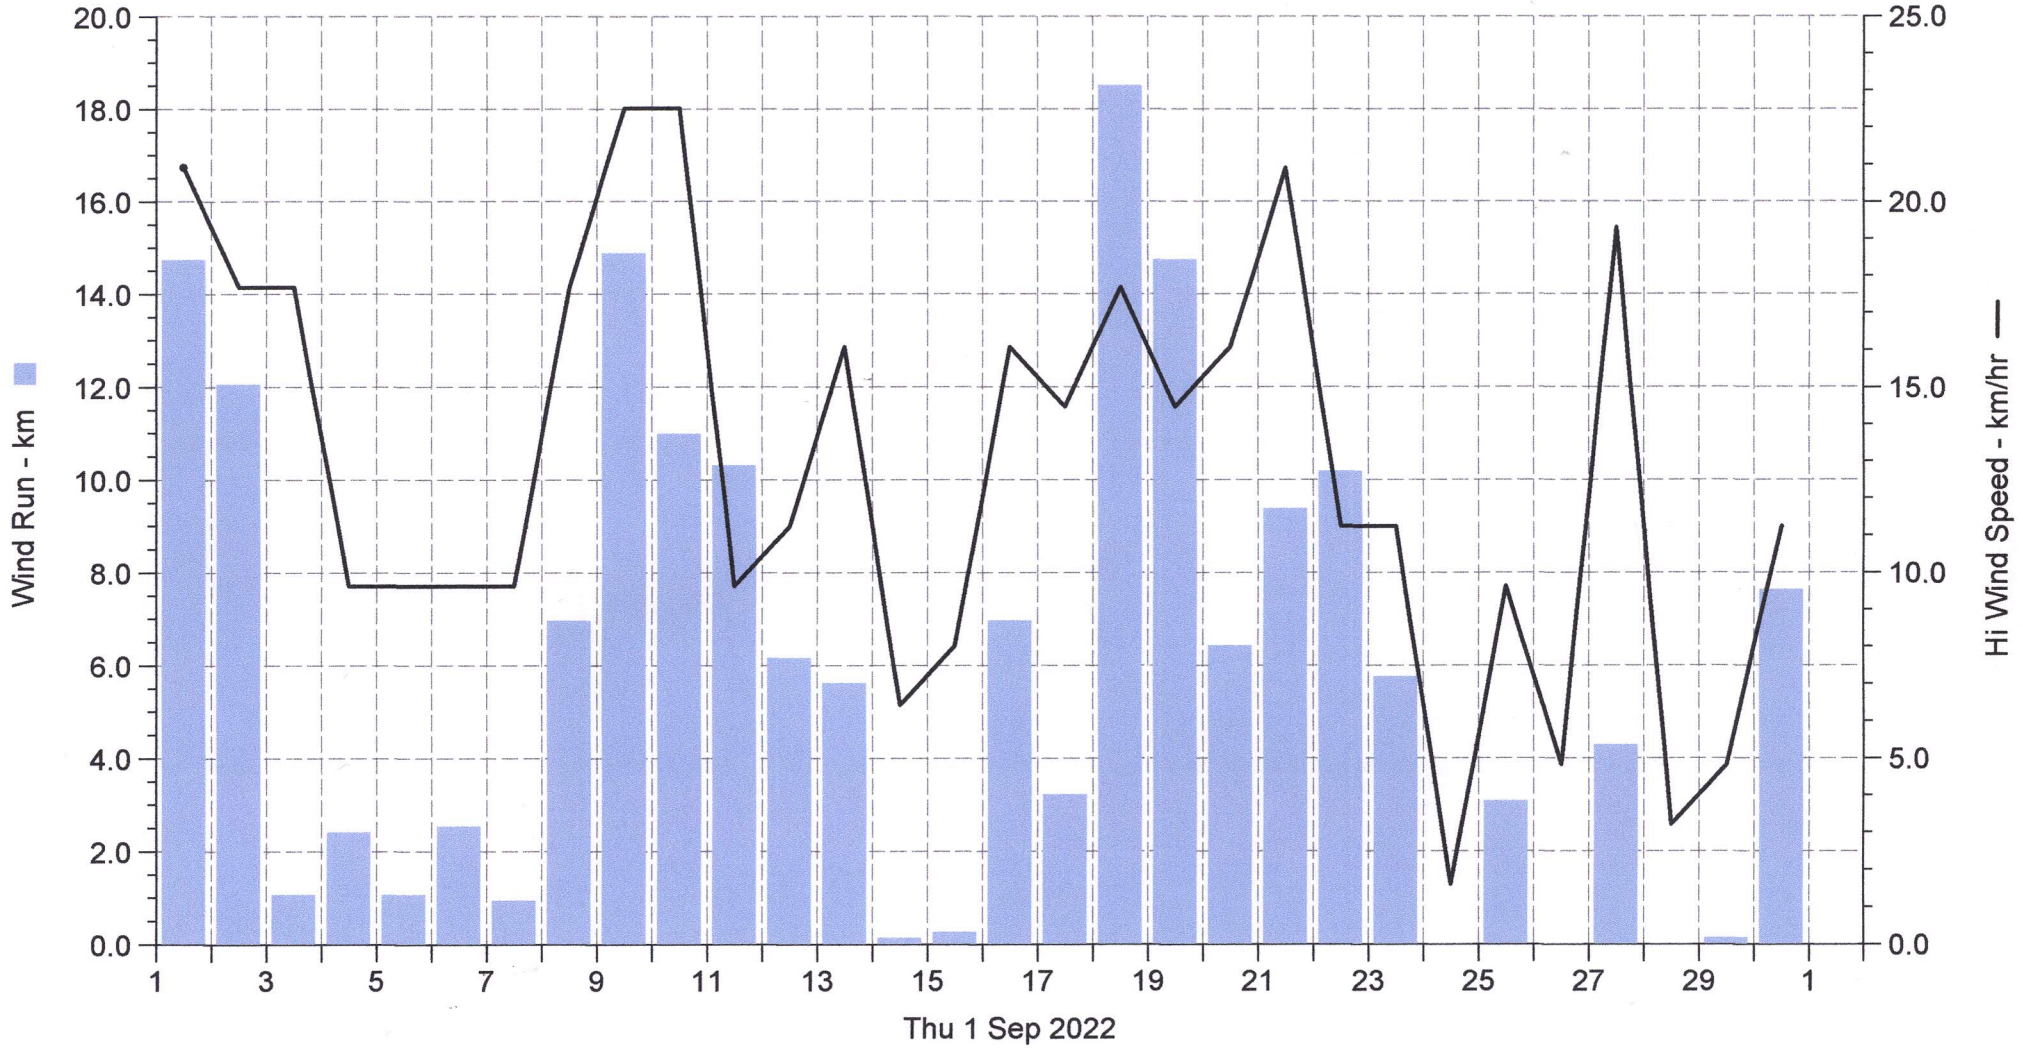

# Wetterstation (A) Schulstrasse

Wind Run Hi Wind Speed