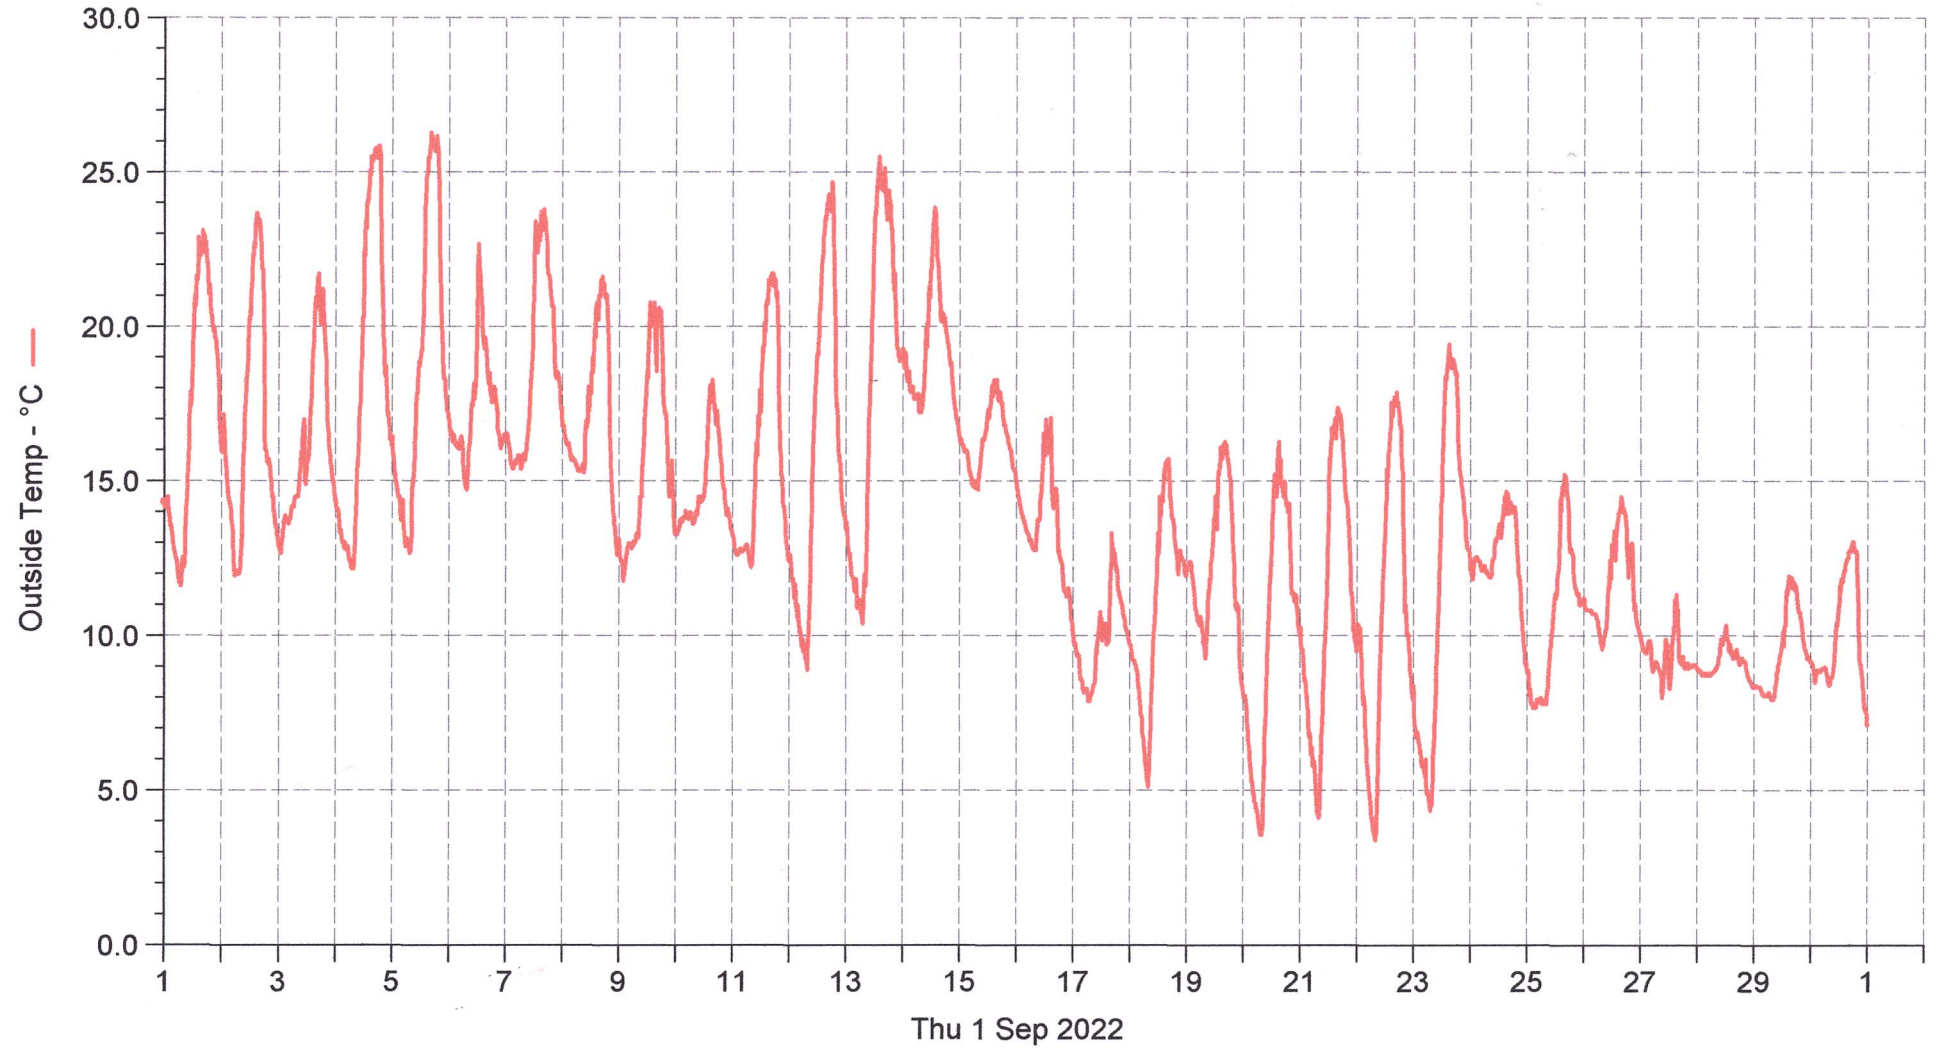

Wetterstation(B) Ossenberg

■ Outside Temp