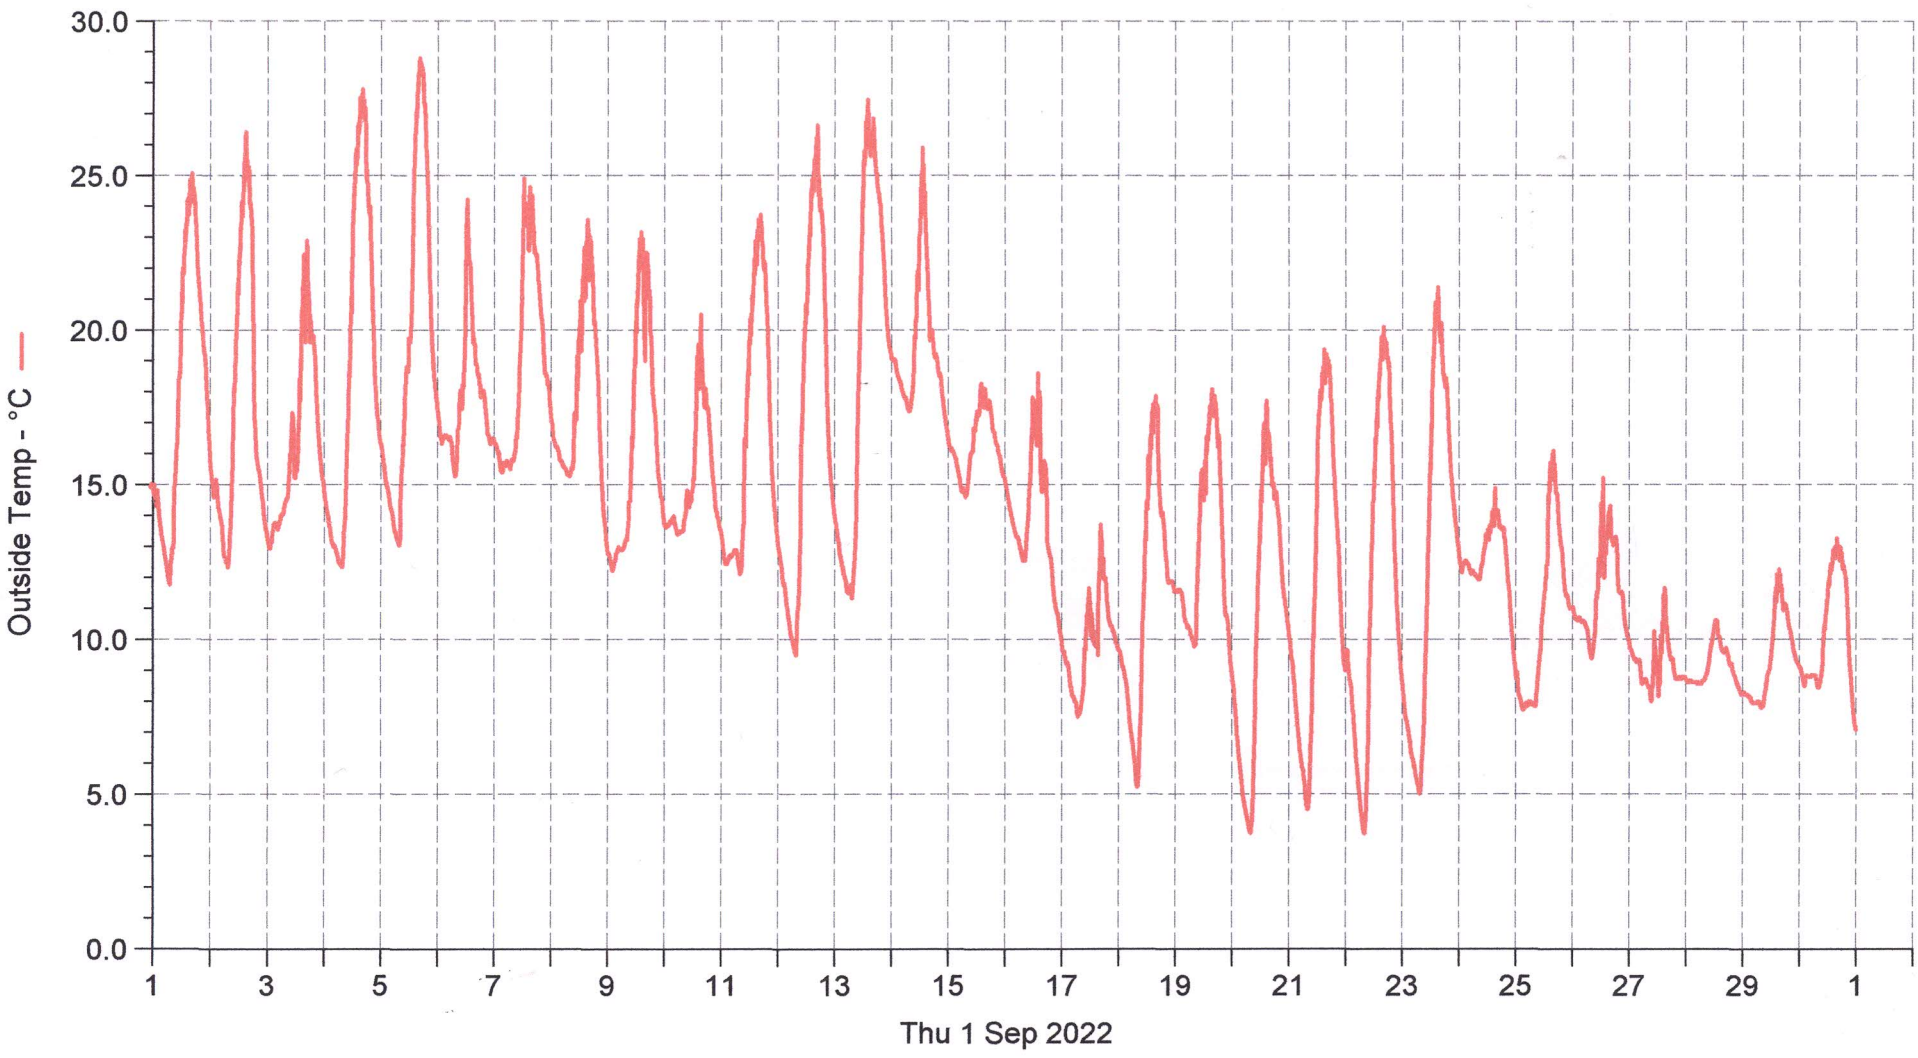

# Wetterstation (A) Schulstrasse

■ Outside Temp