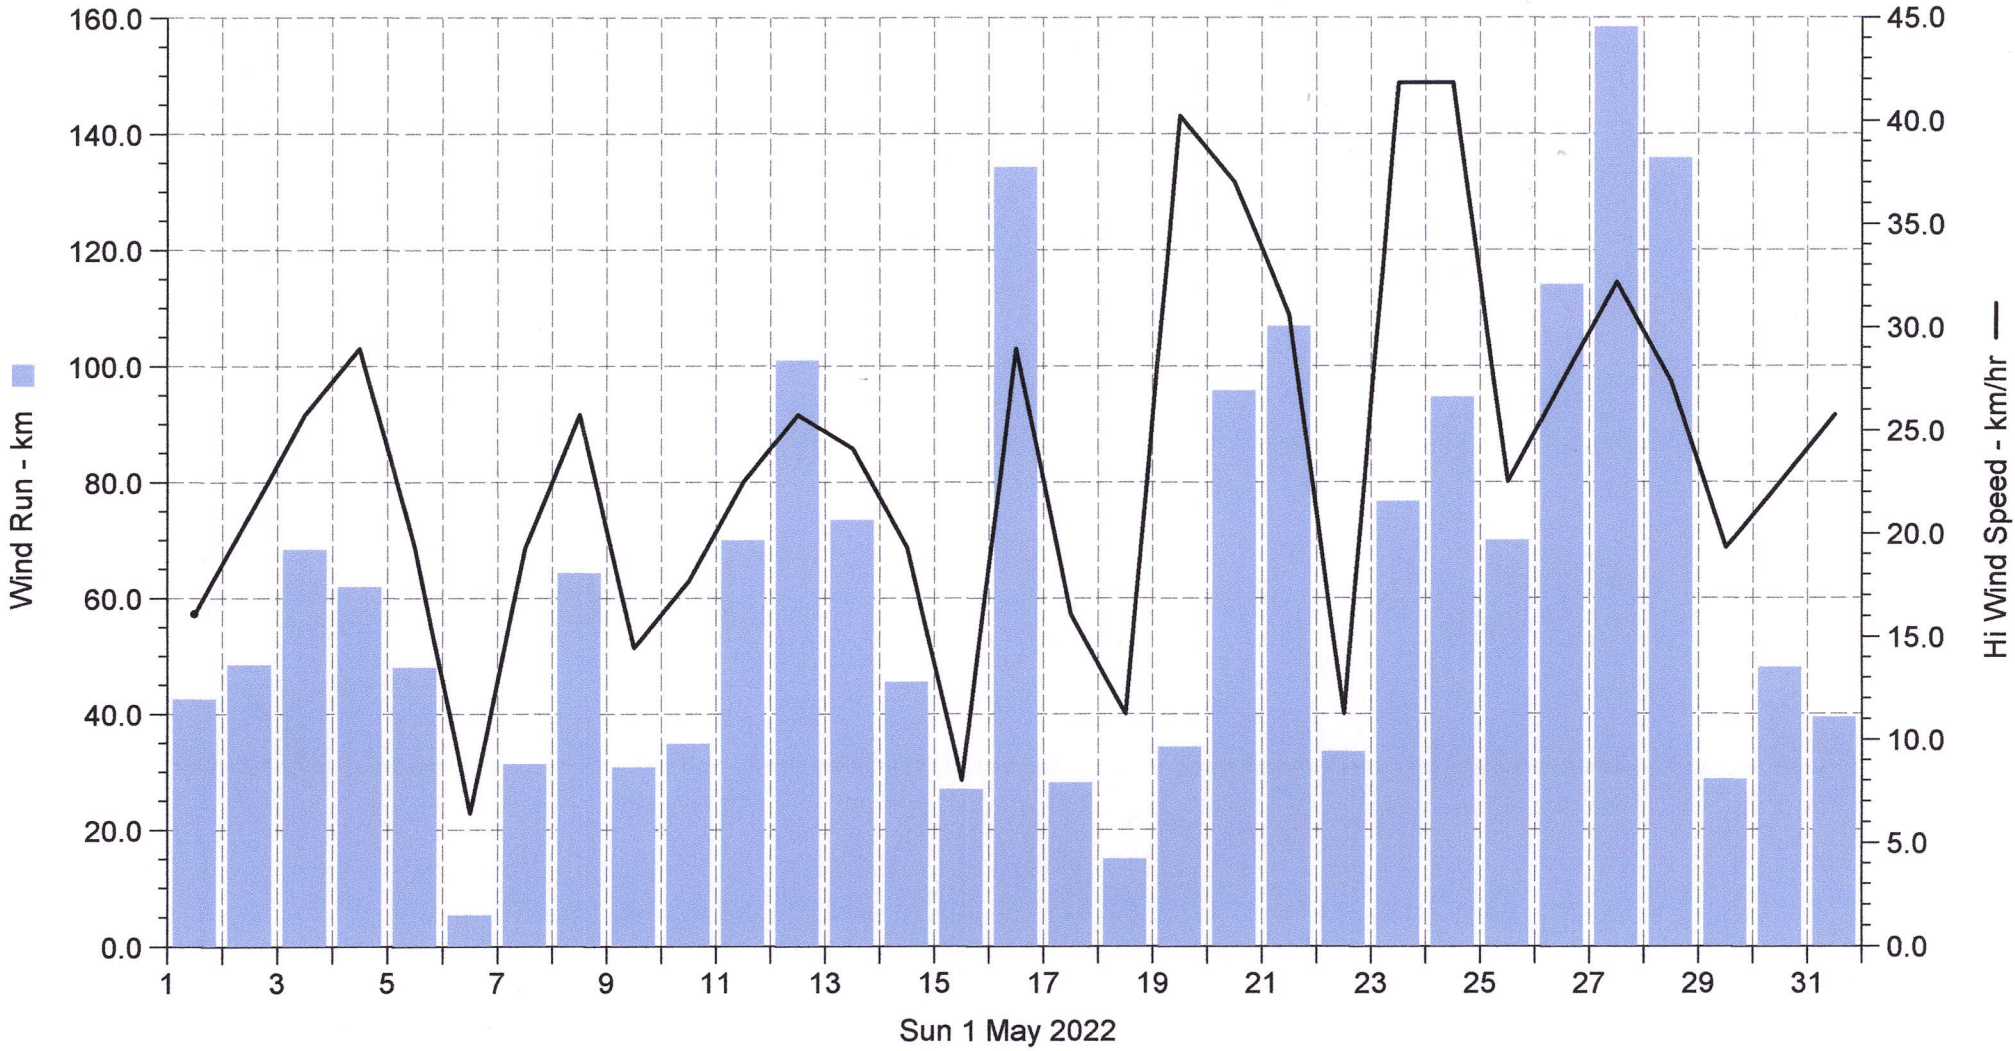

Wetterstation(B) Ossenberg

Wind Run Hi Wind Speed