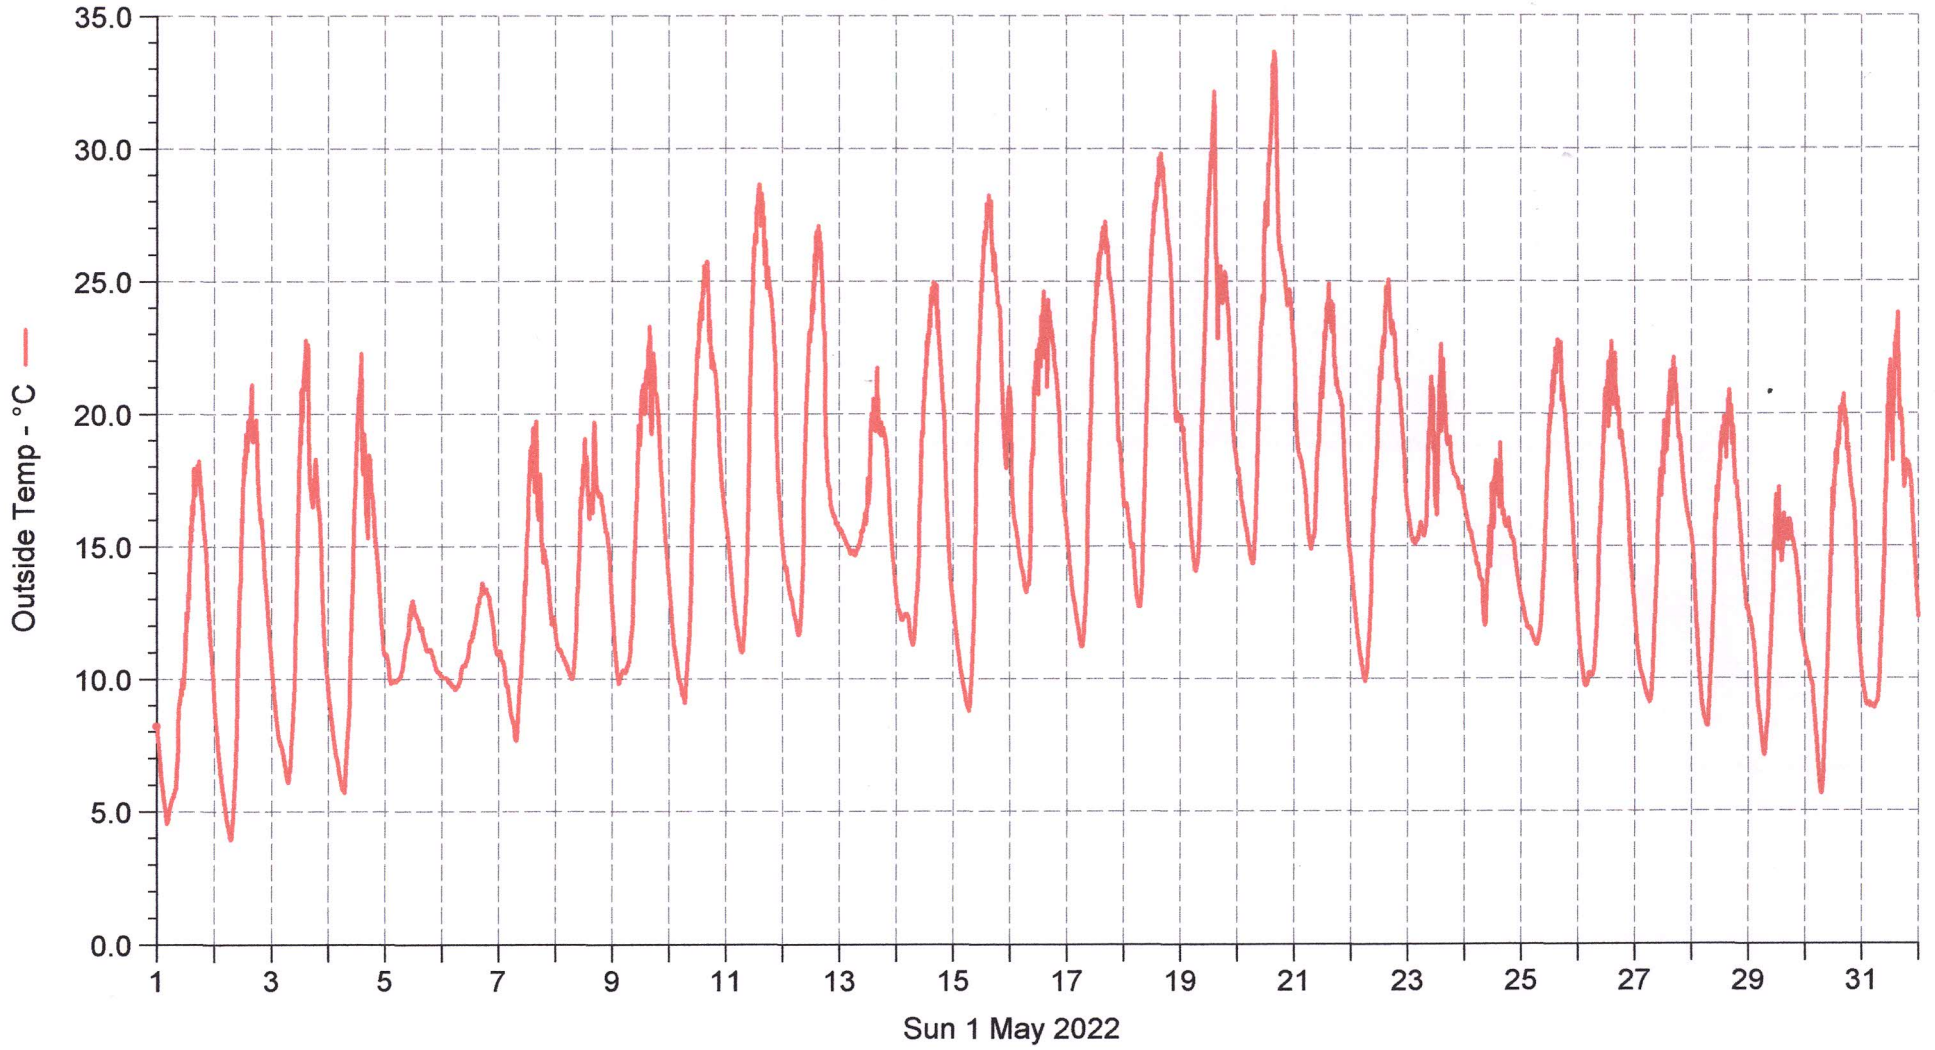

# Wetterstation (A) Schulstrasse

■ Outside Temp