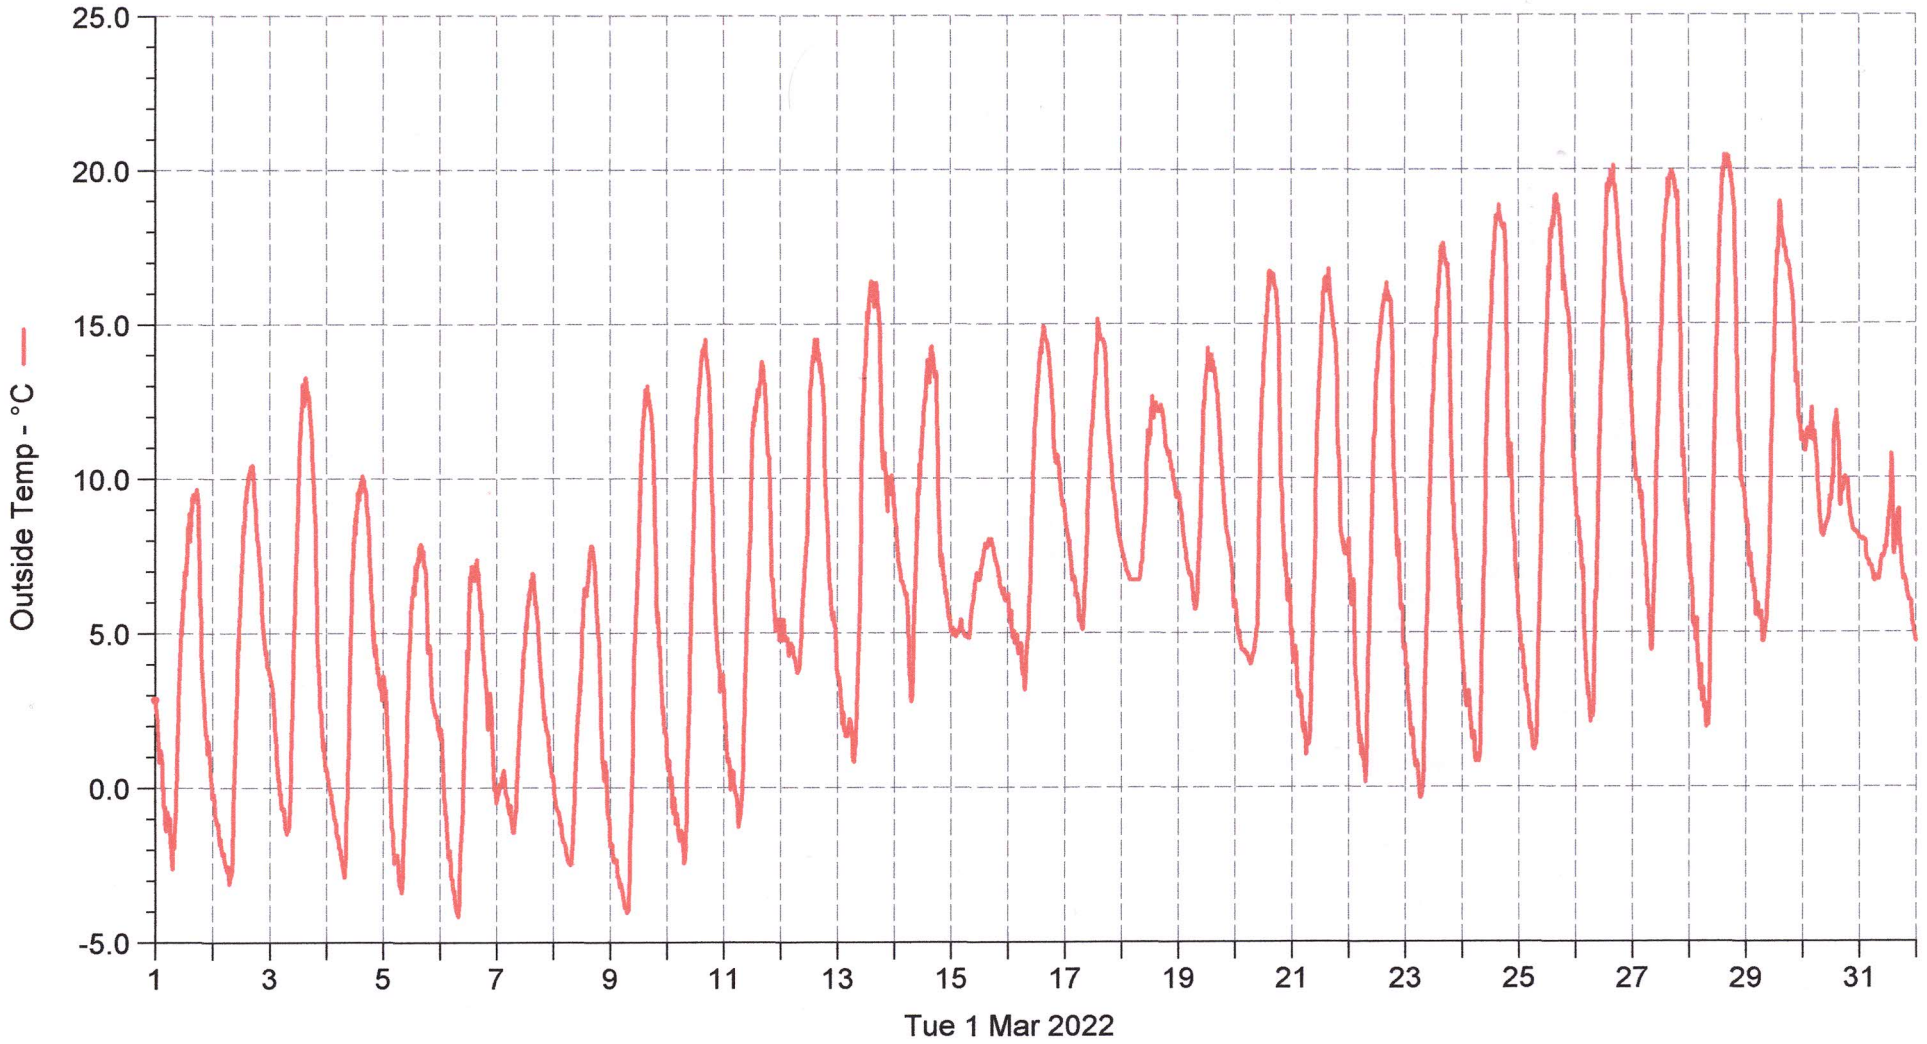

Wetterstation(B) Ossenberg

■ Outside Temp