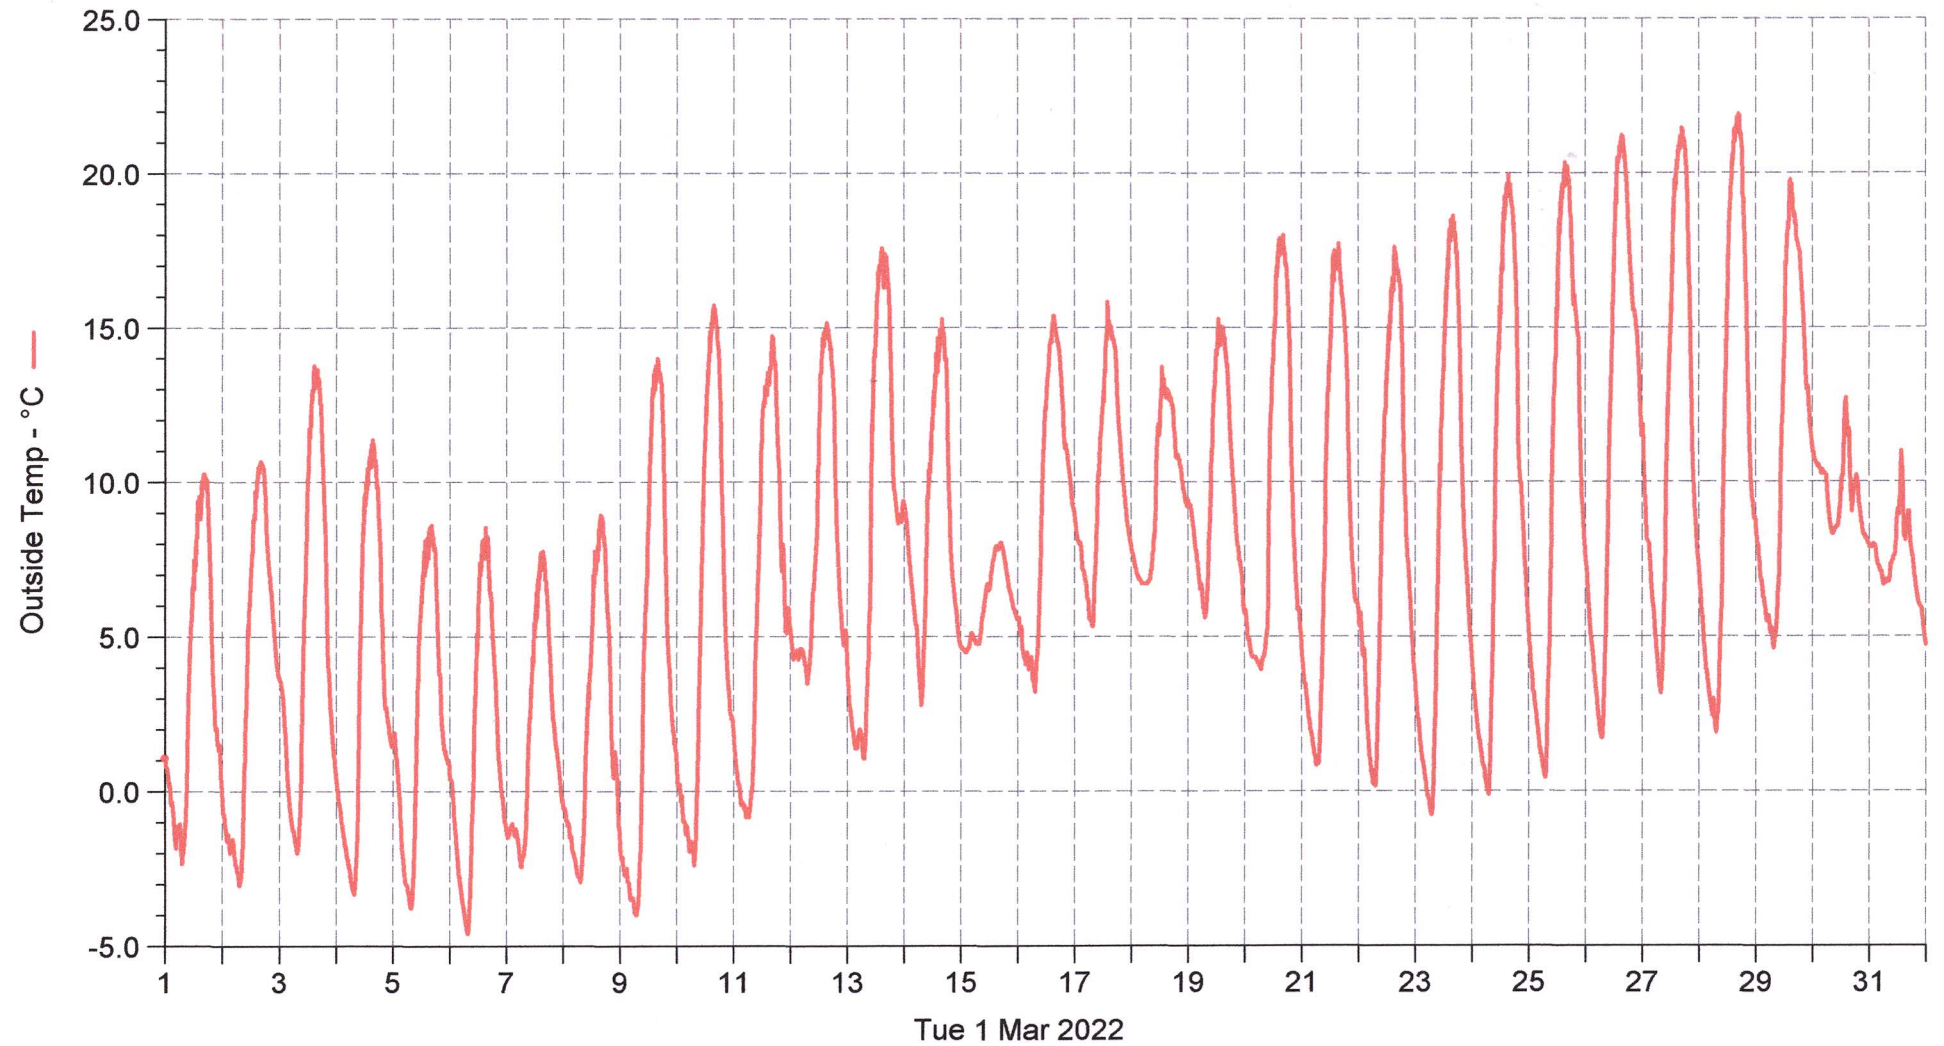

Wetterstation (A) Schulstrasse

■ Outside Temp