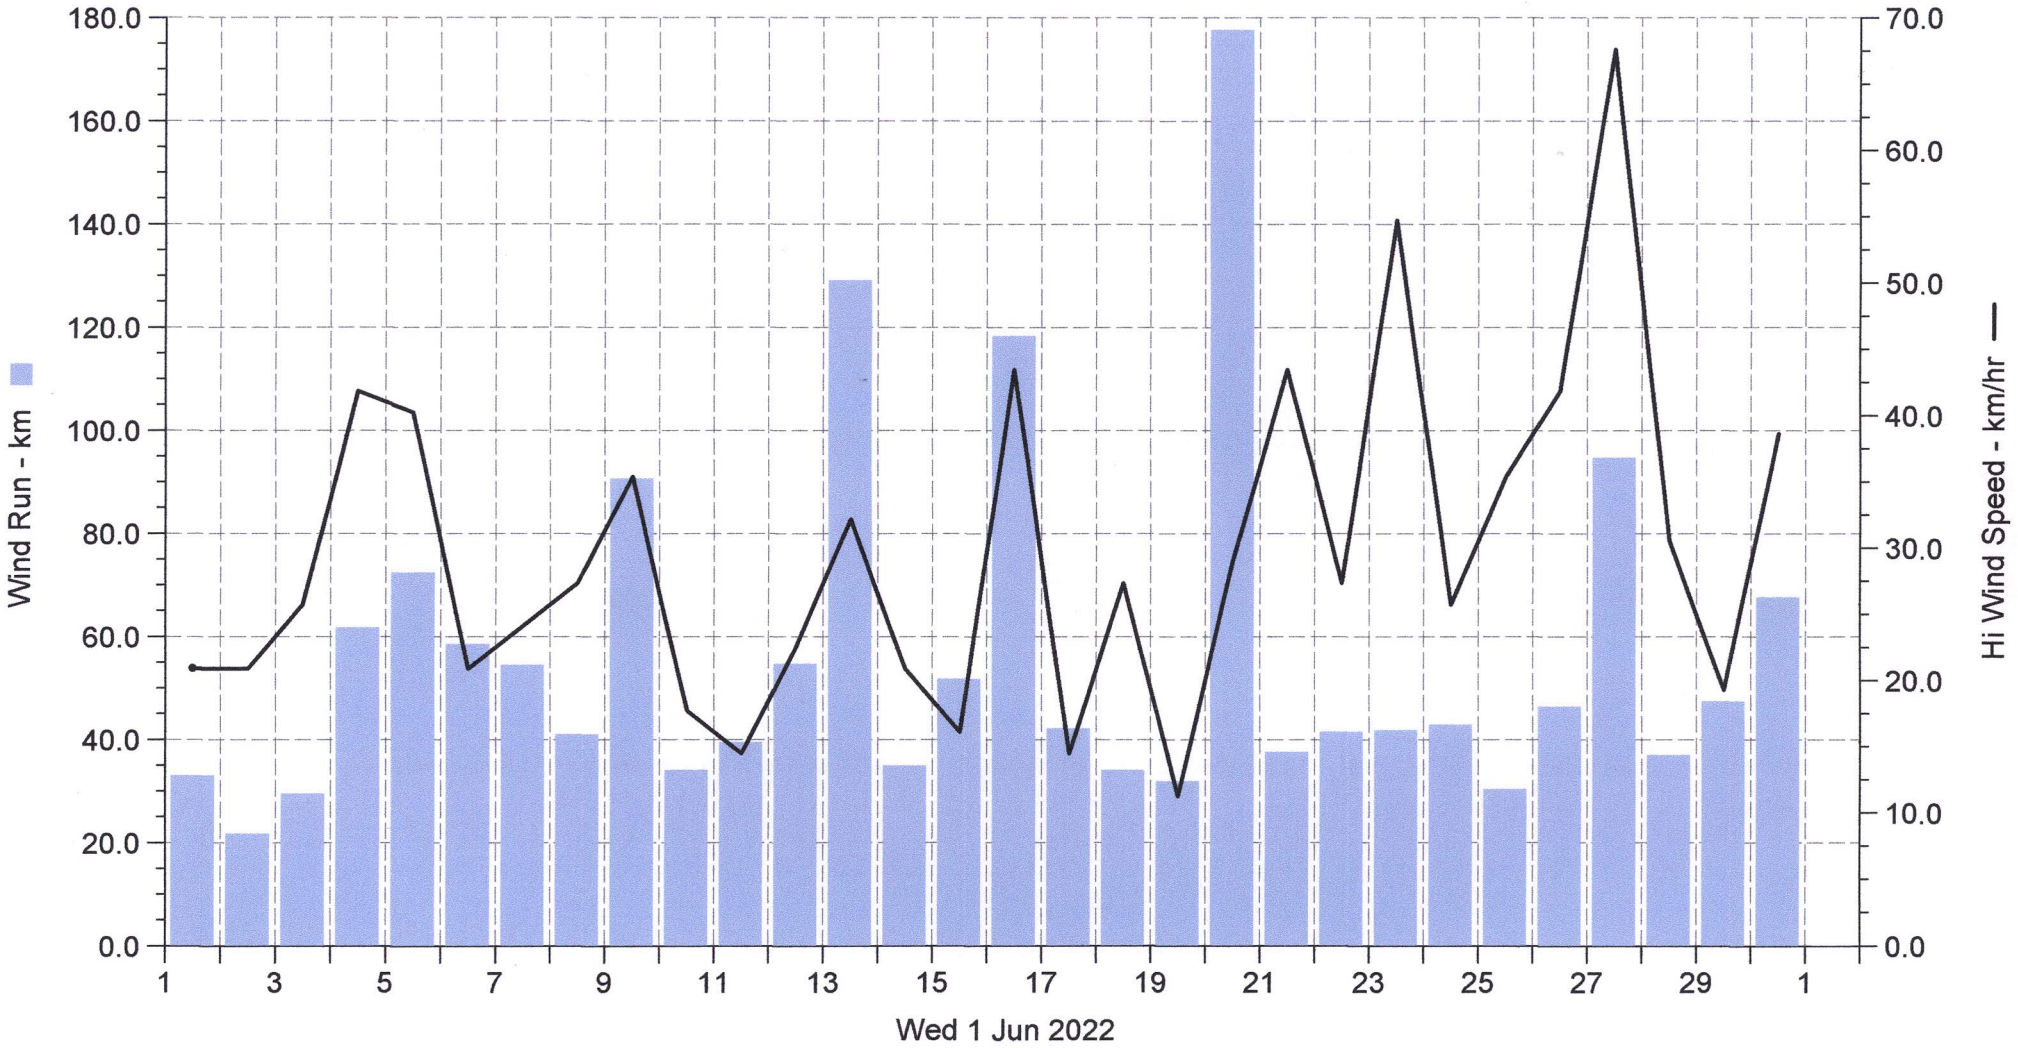

Wetterstation(B) Ossenberg

Wind Run Hi Wind Speed