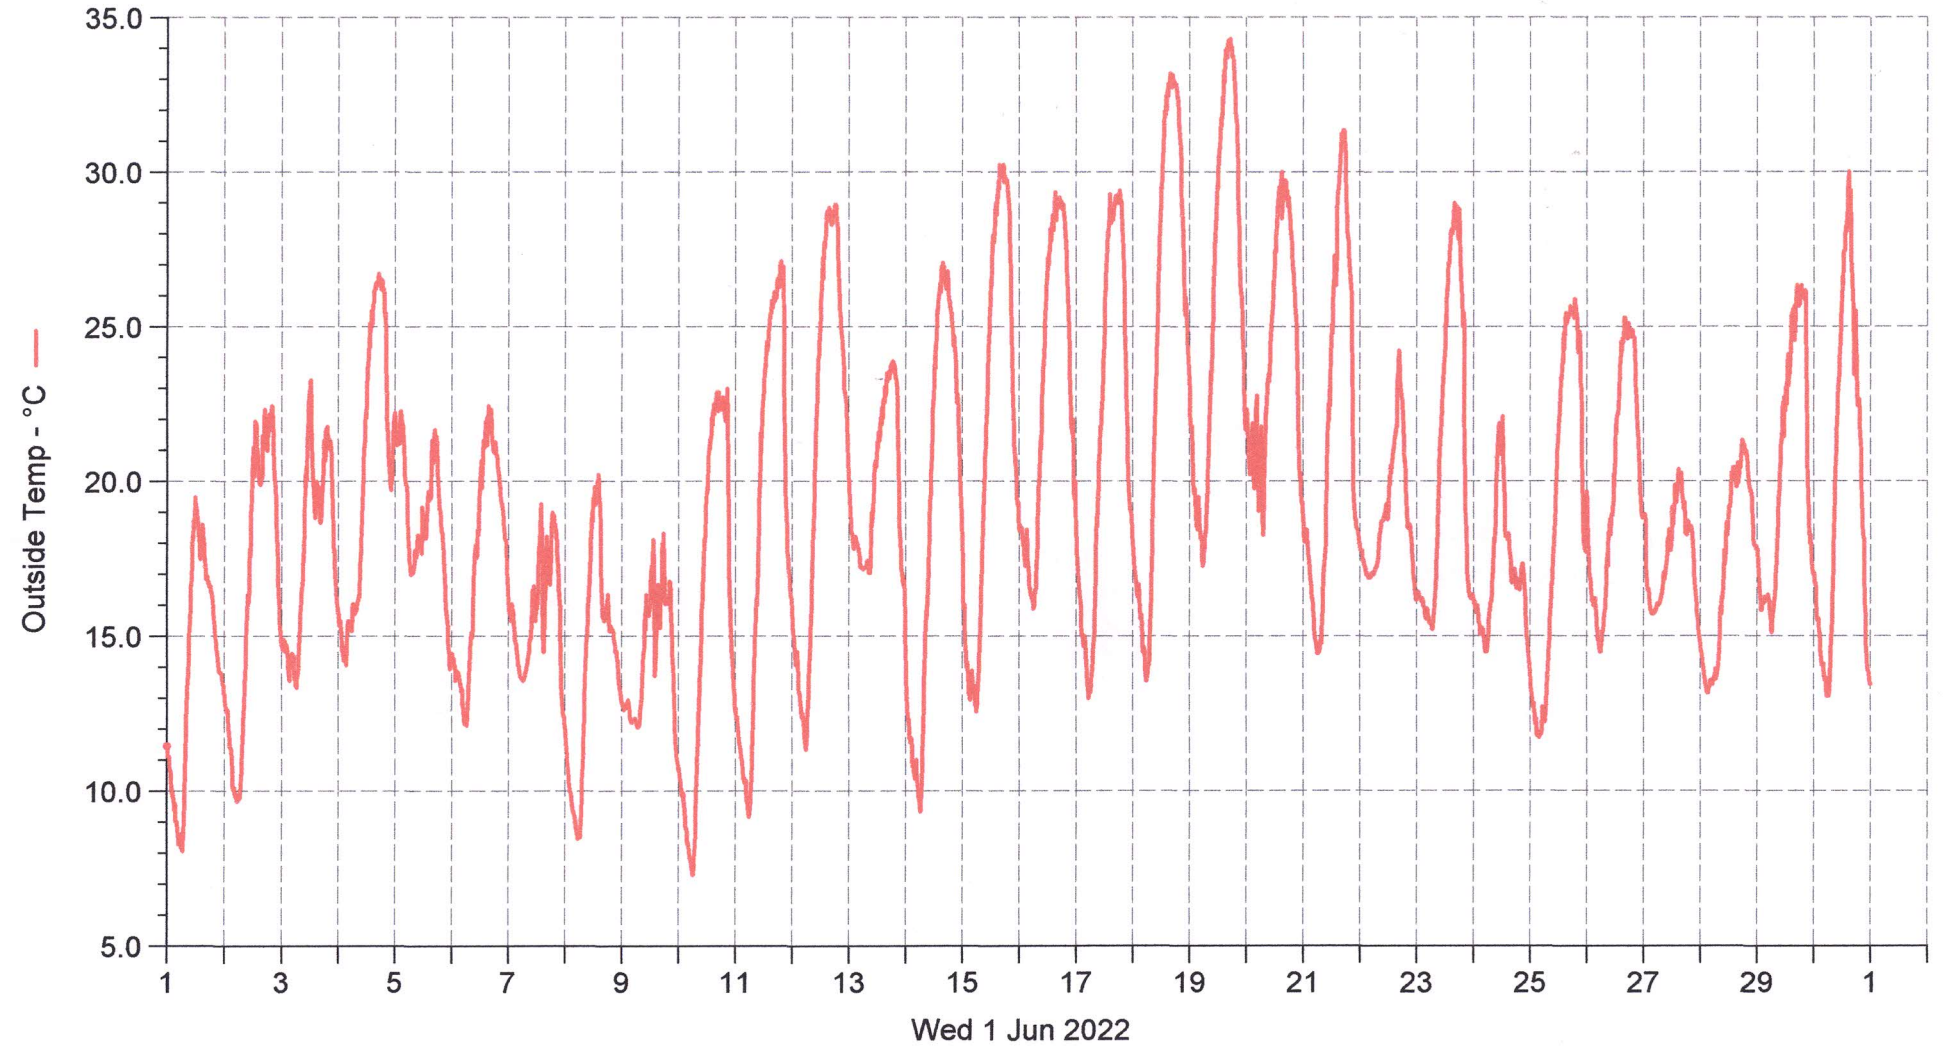

Wetterstation(B) Ossenberg

■ Outside Temp