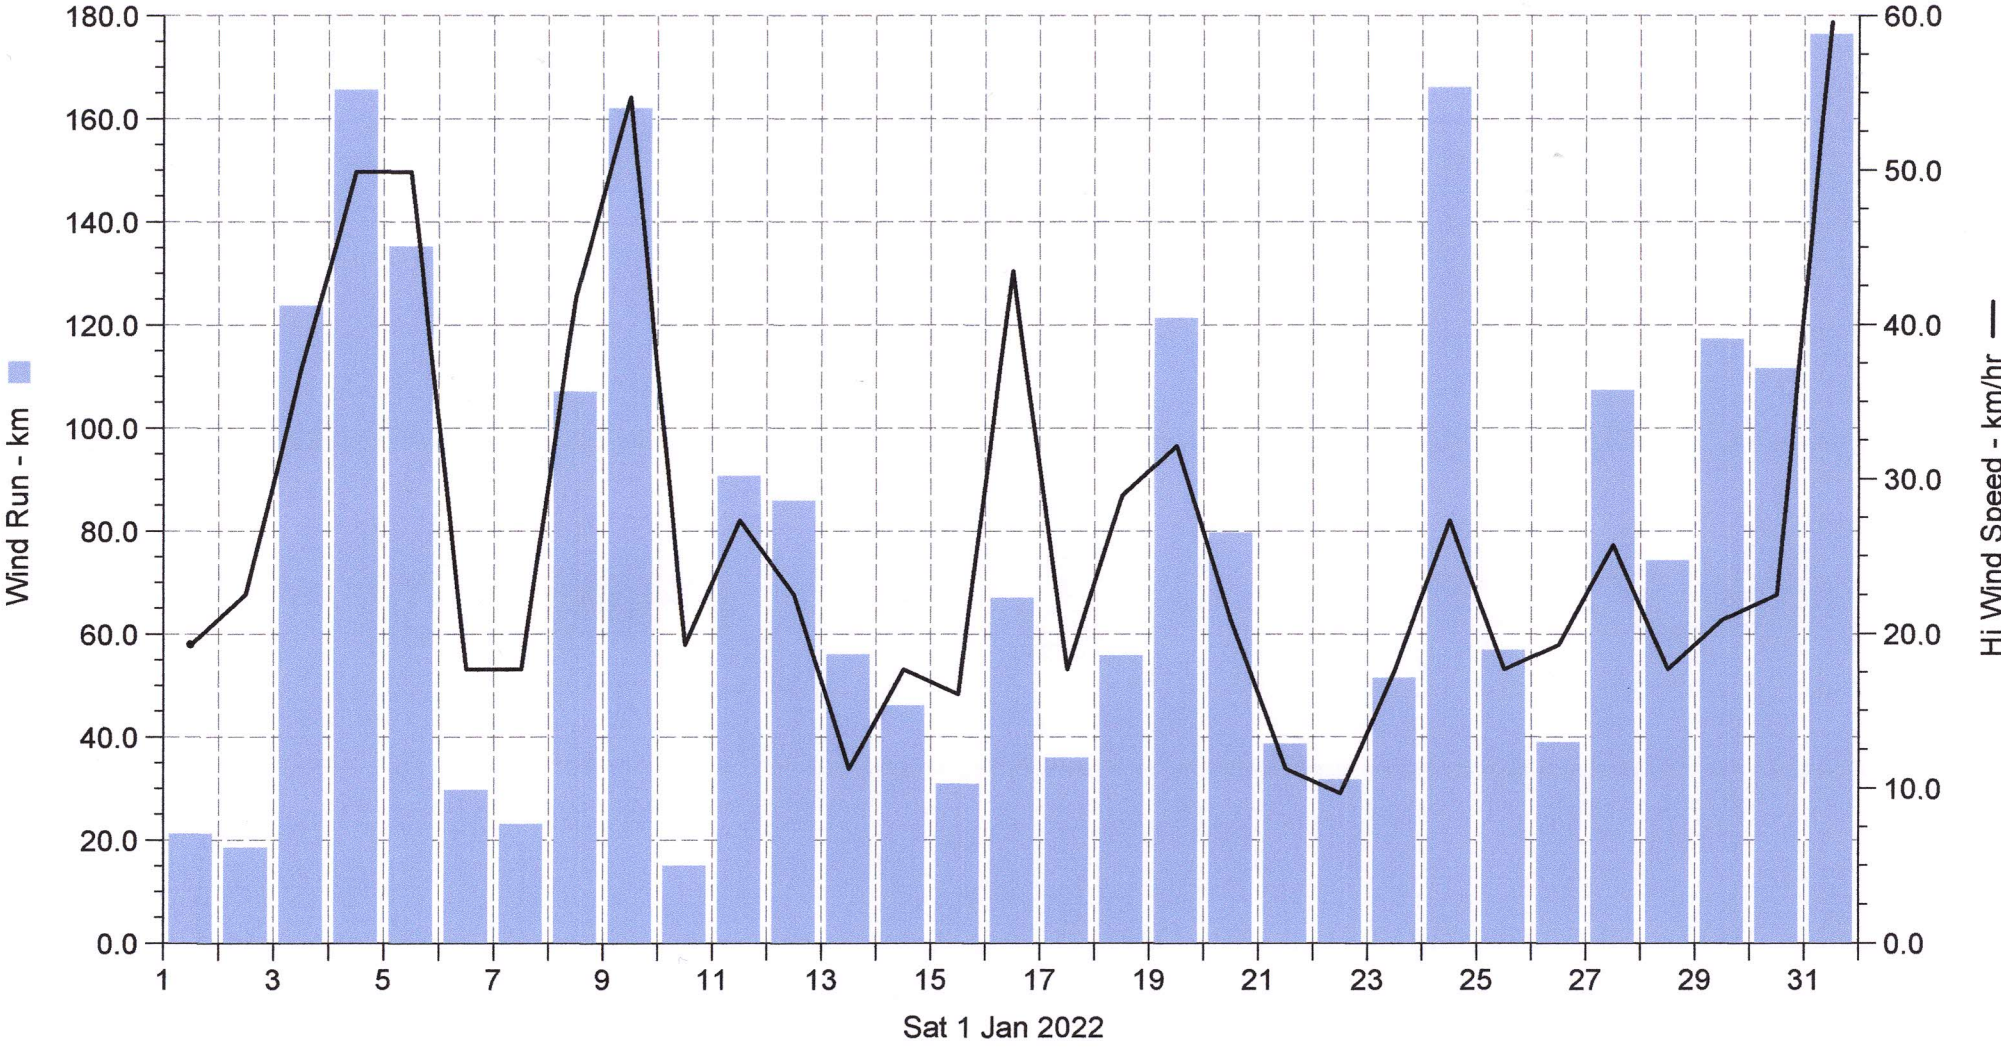

Wetterstation(B) Ossenberg

Wind Run Hi Wind Speed