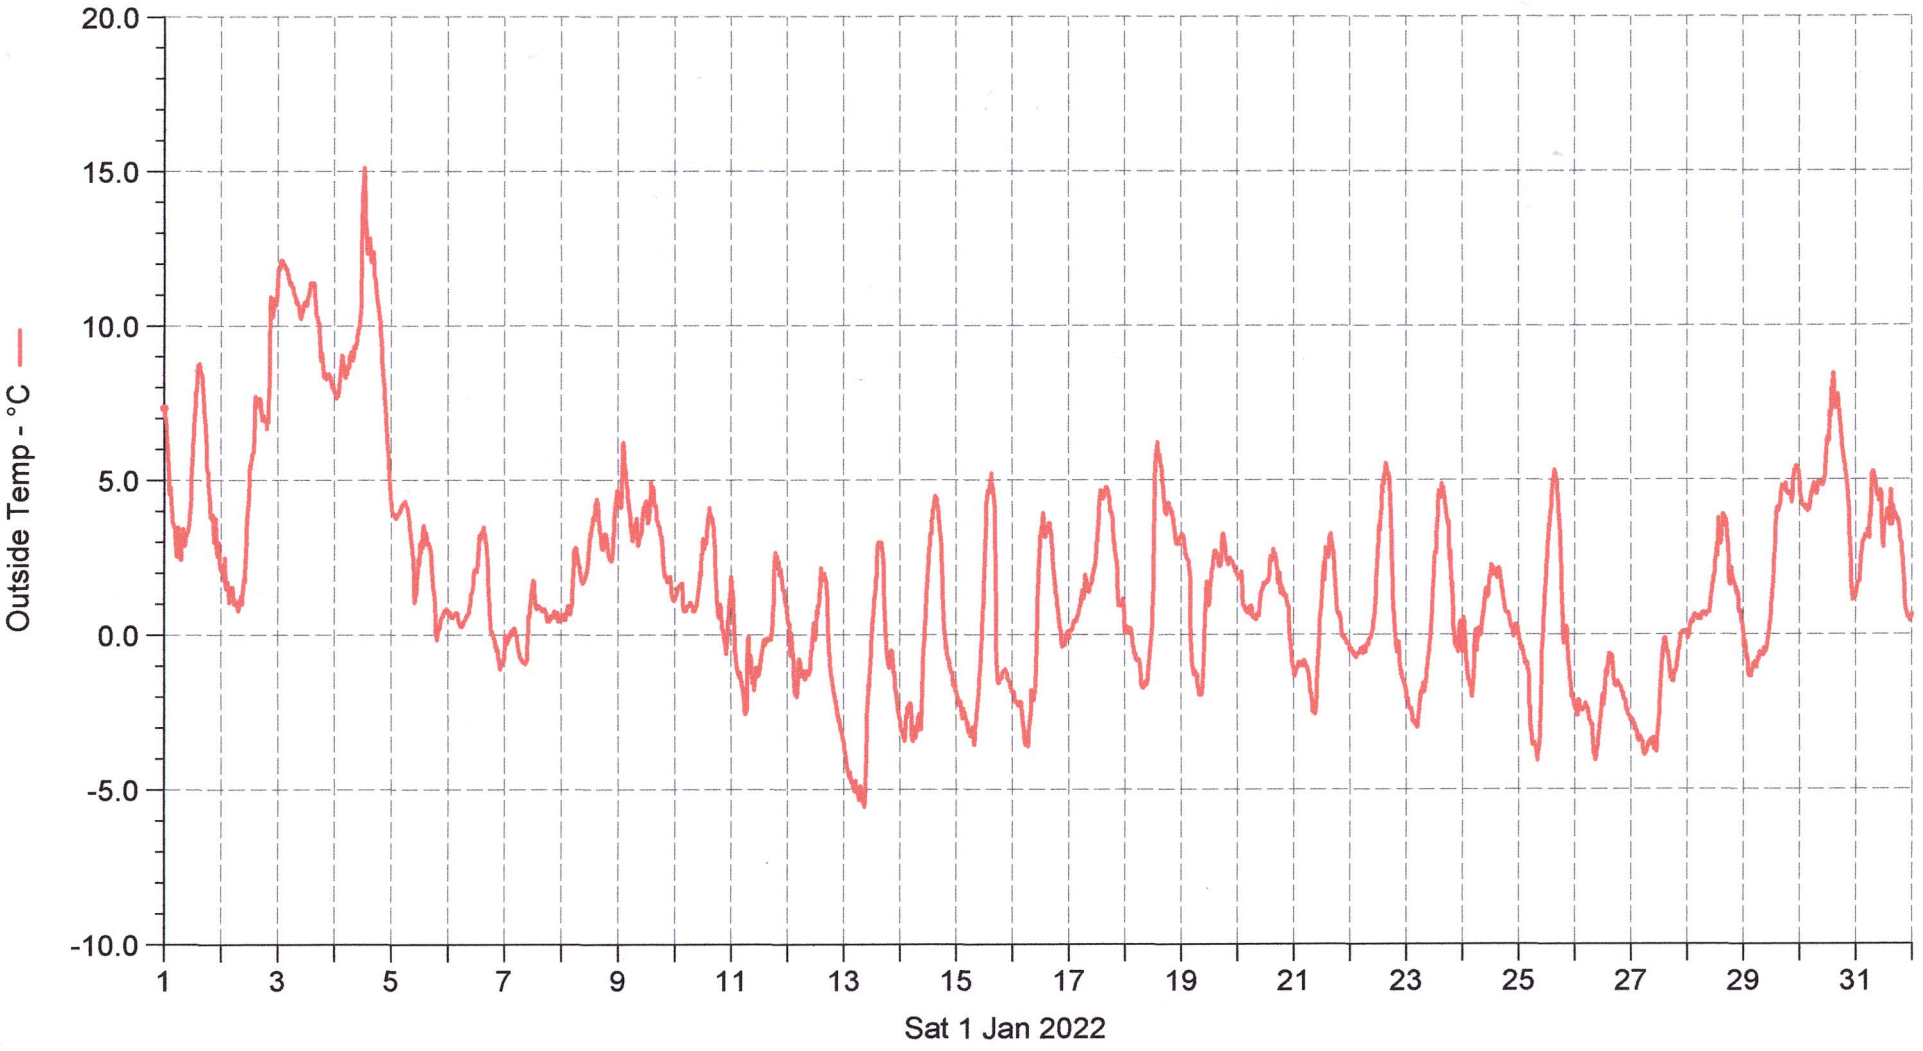

Wetterstation(B) Ossenberg

■ Outside Temp