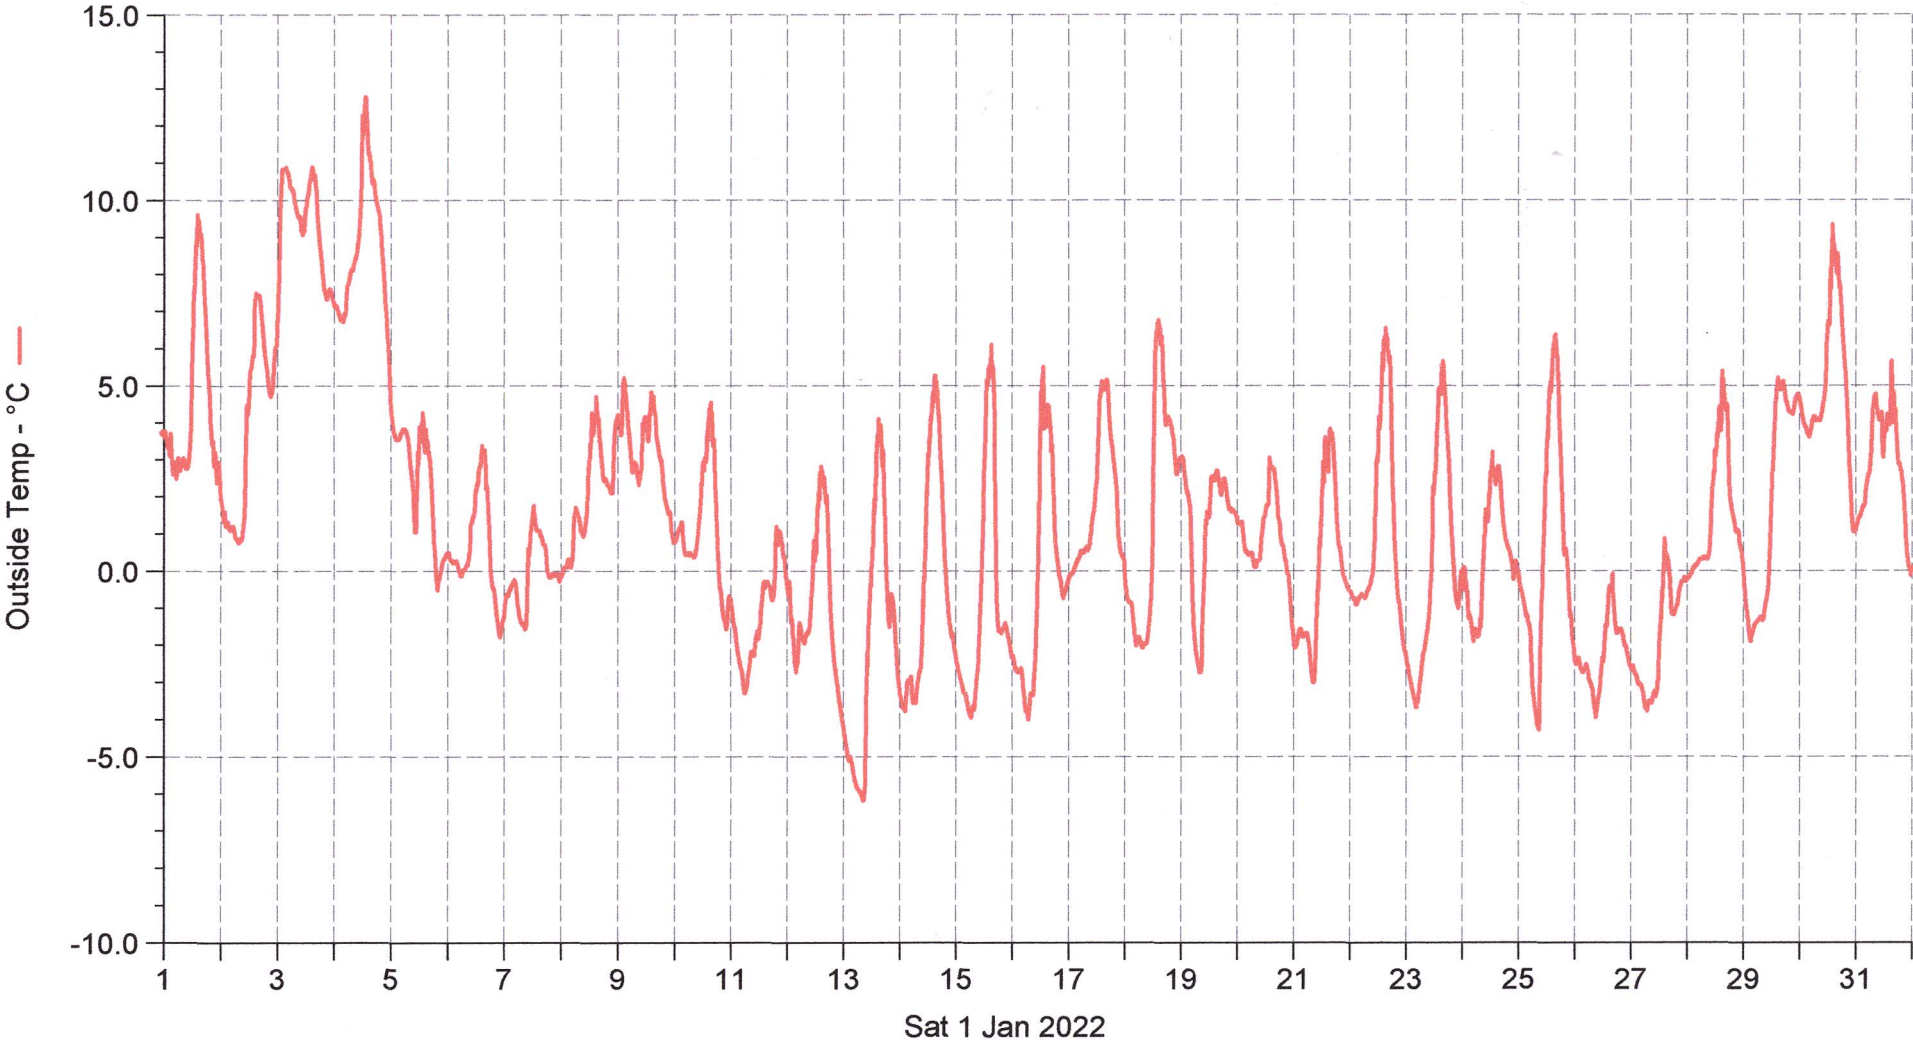

Wetterstation (A) Schulstrasse

■ Outside Temp