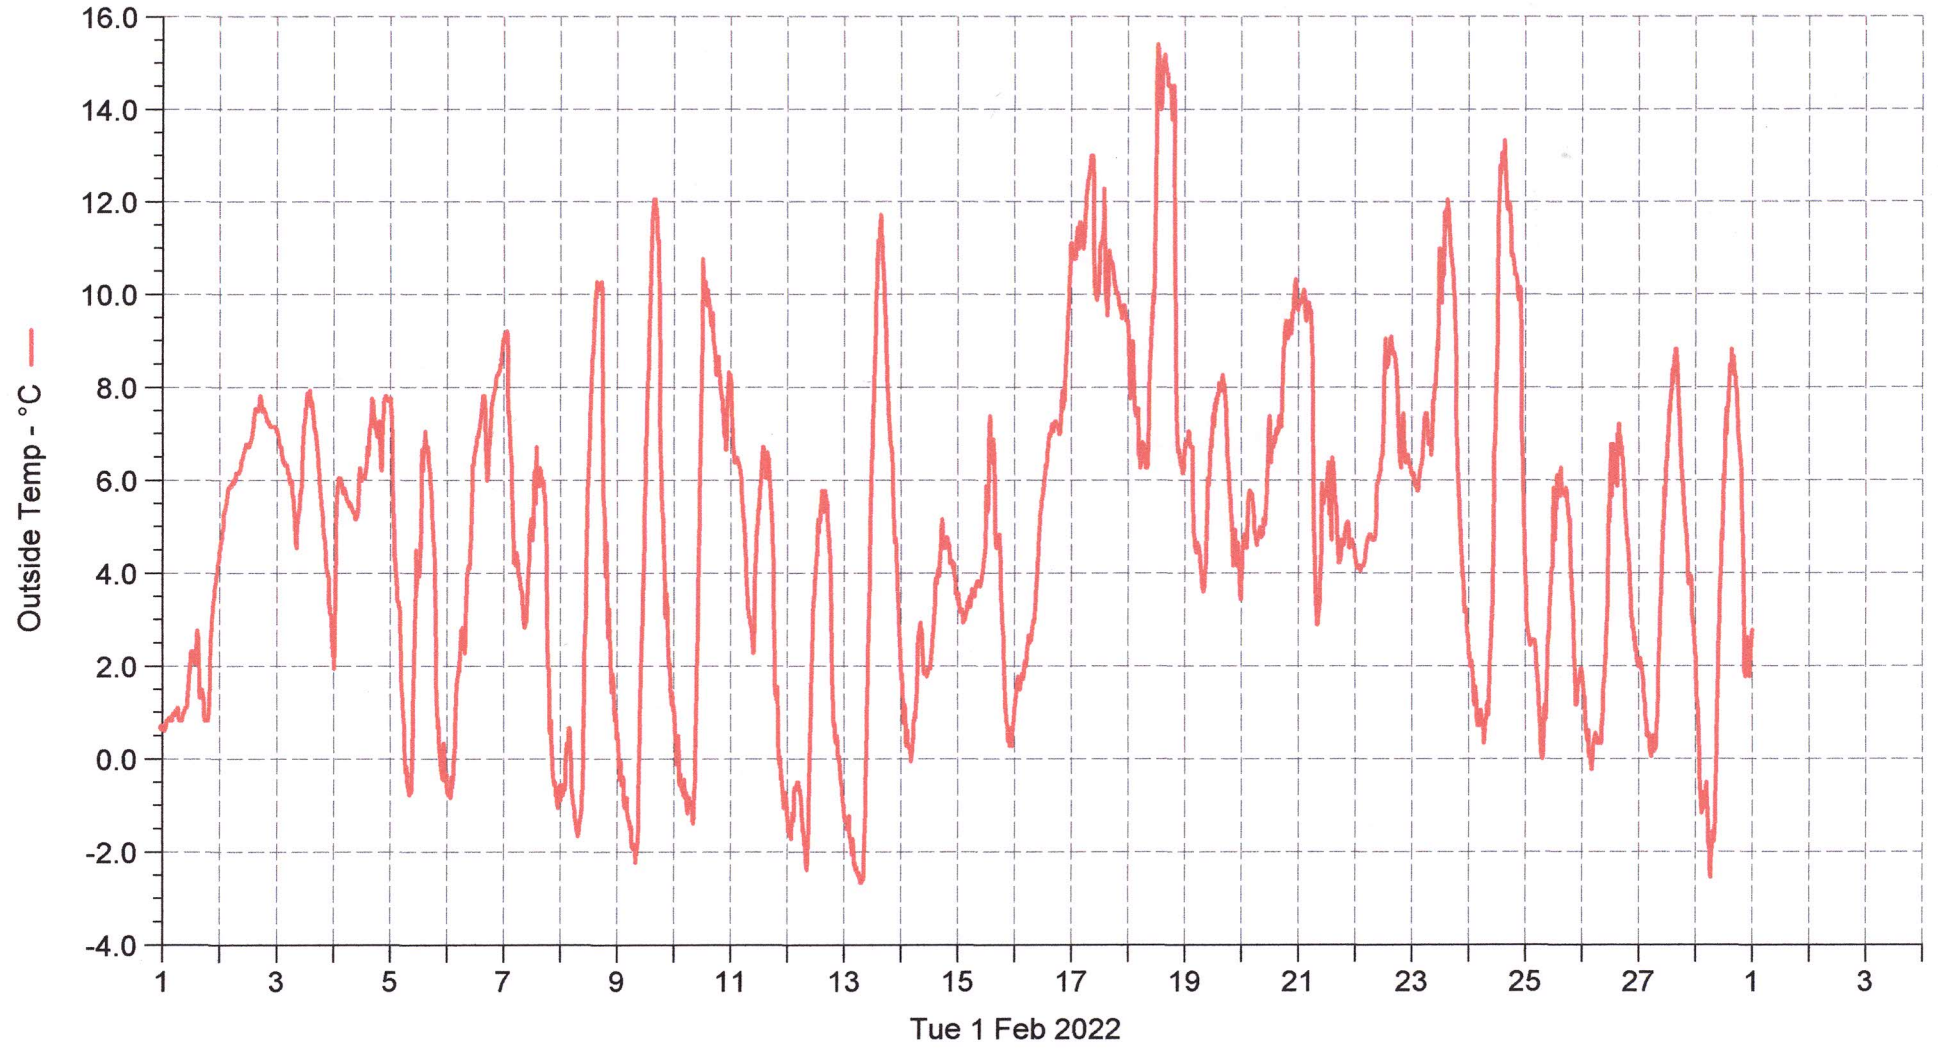

# Wetterstation(B) Ossenberg

■ Outside Temp