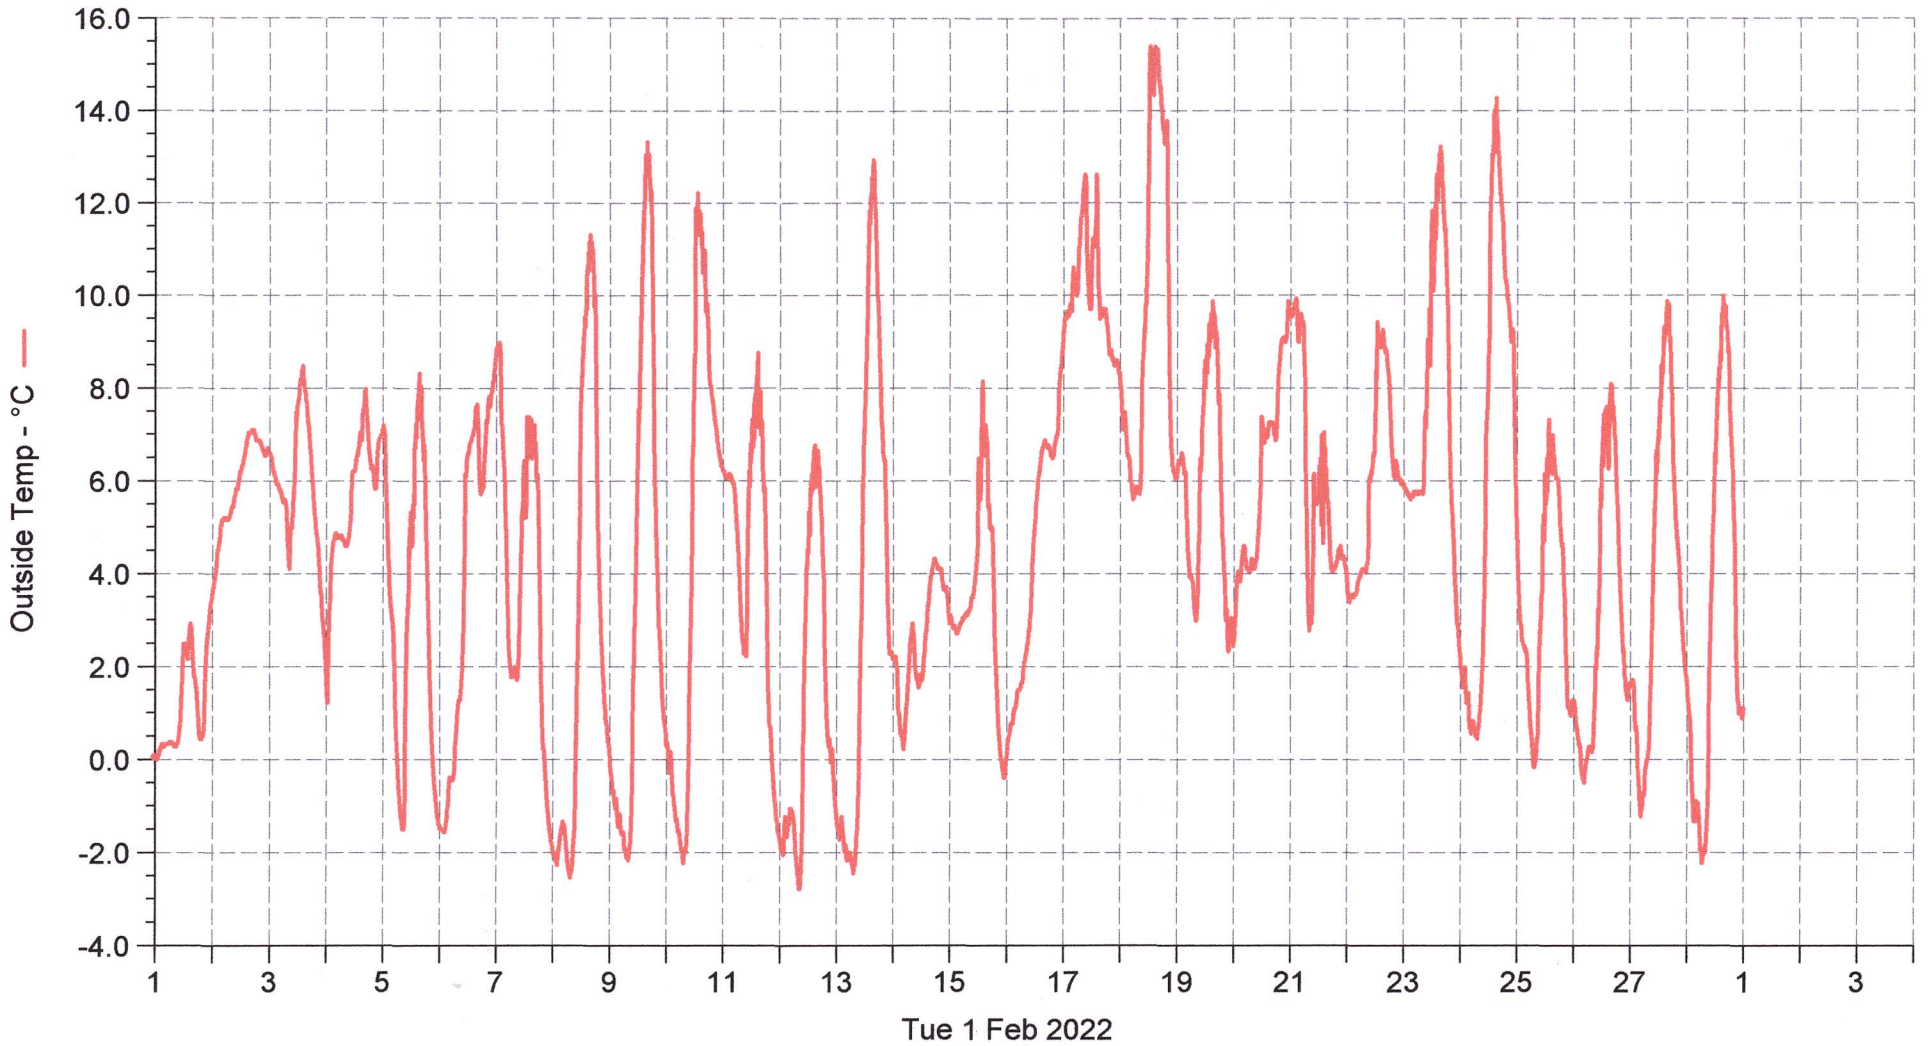

# Wetterstation (A) Schulstrasse

■ Outside Temp