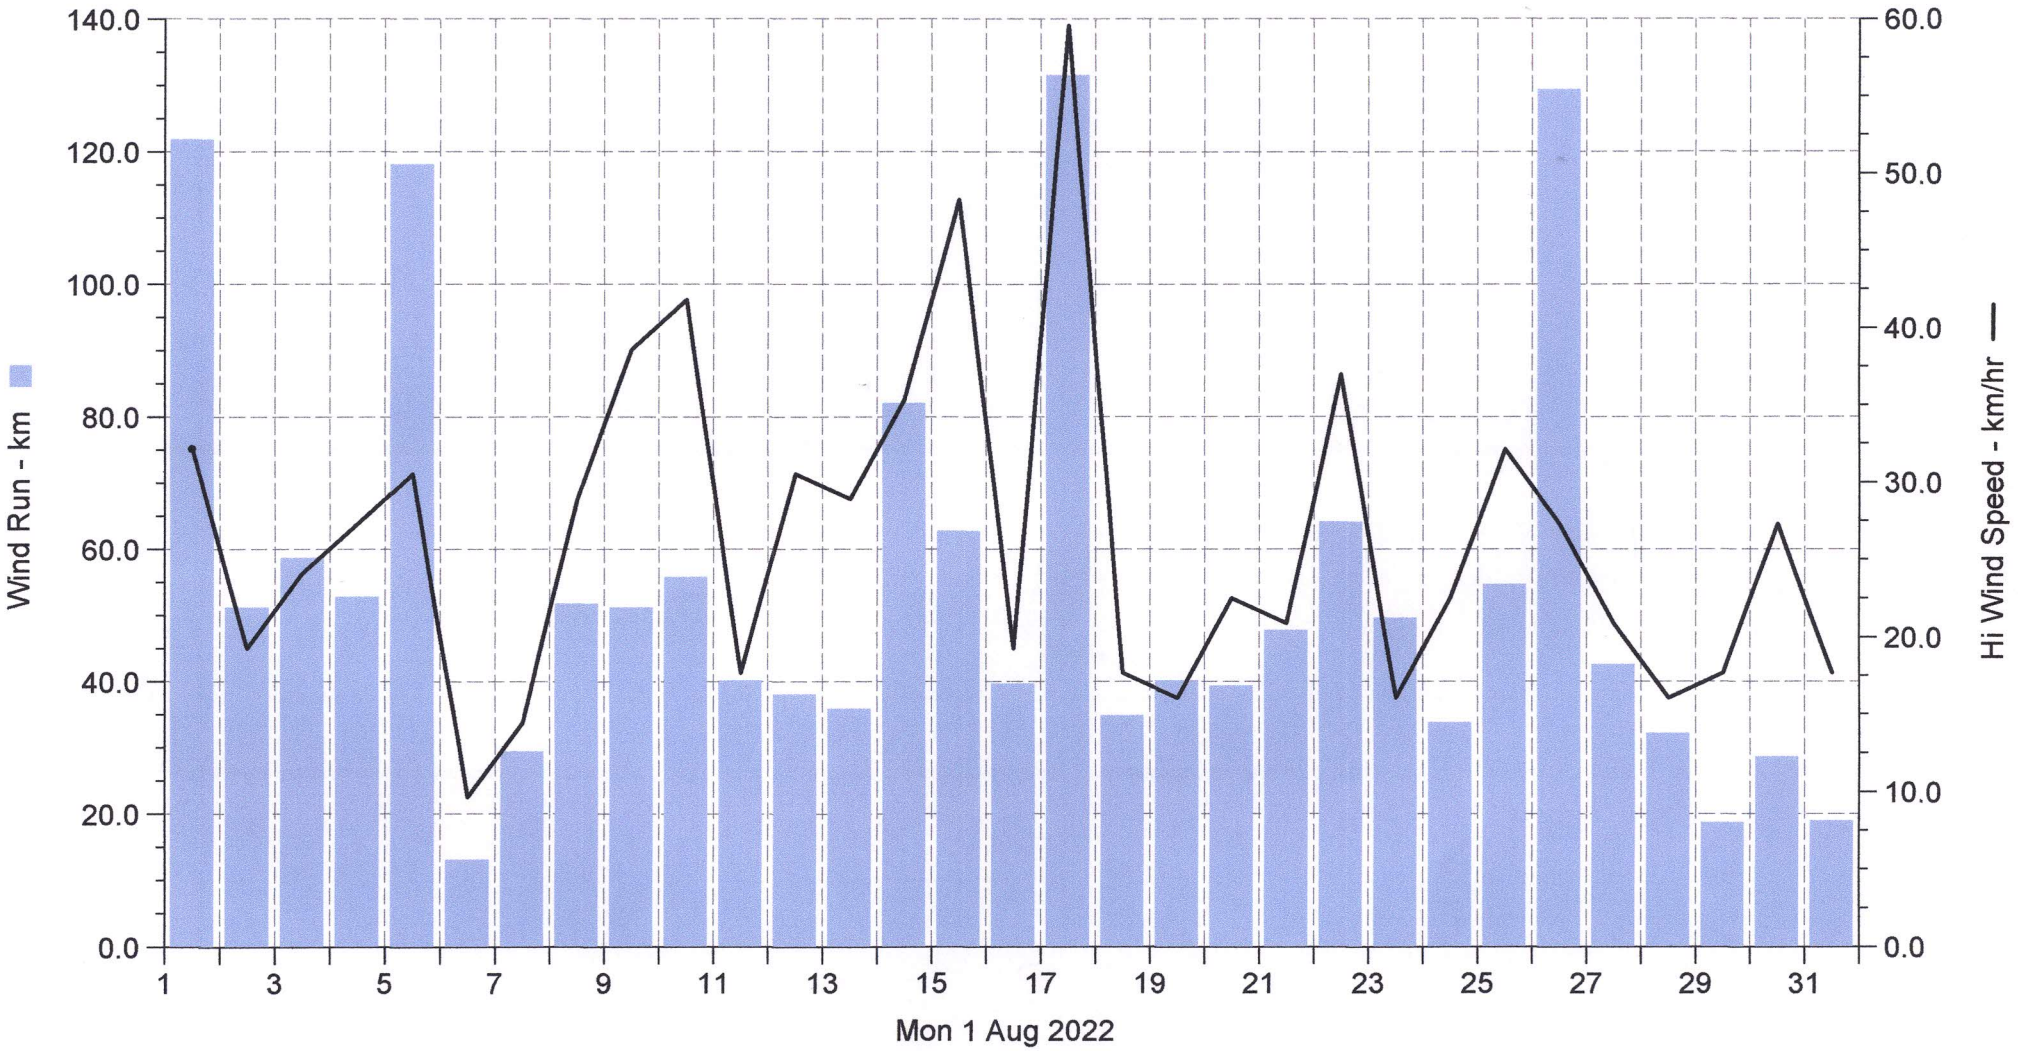

Wetterstation(B) Ossenberg

Wind Run Hi Wind Speed