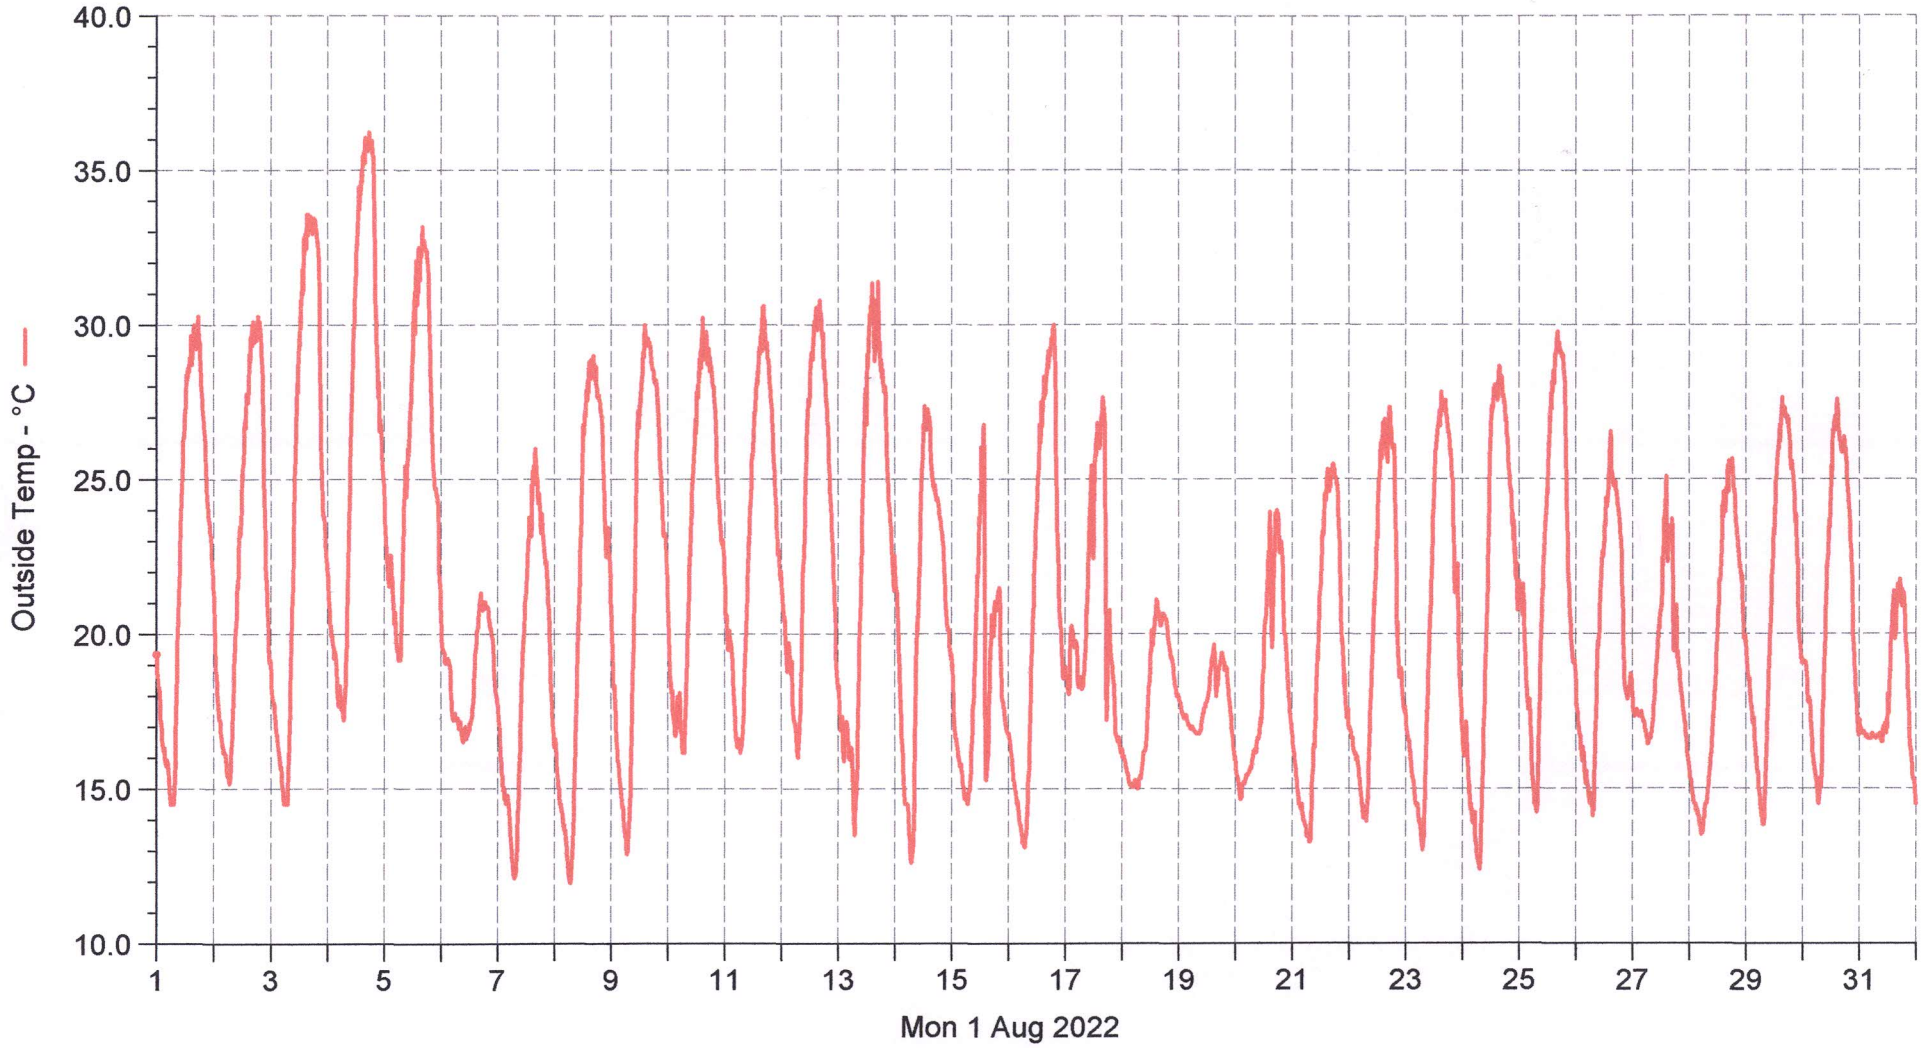

# Wetterstation(B) Ossenberg

■ Outside Temp