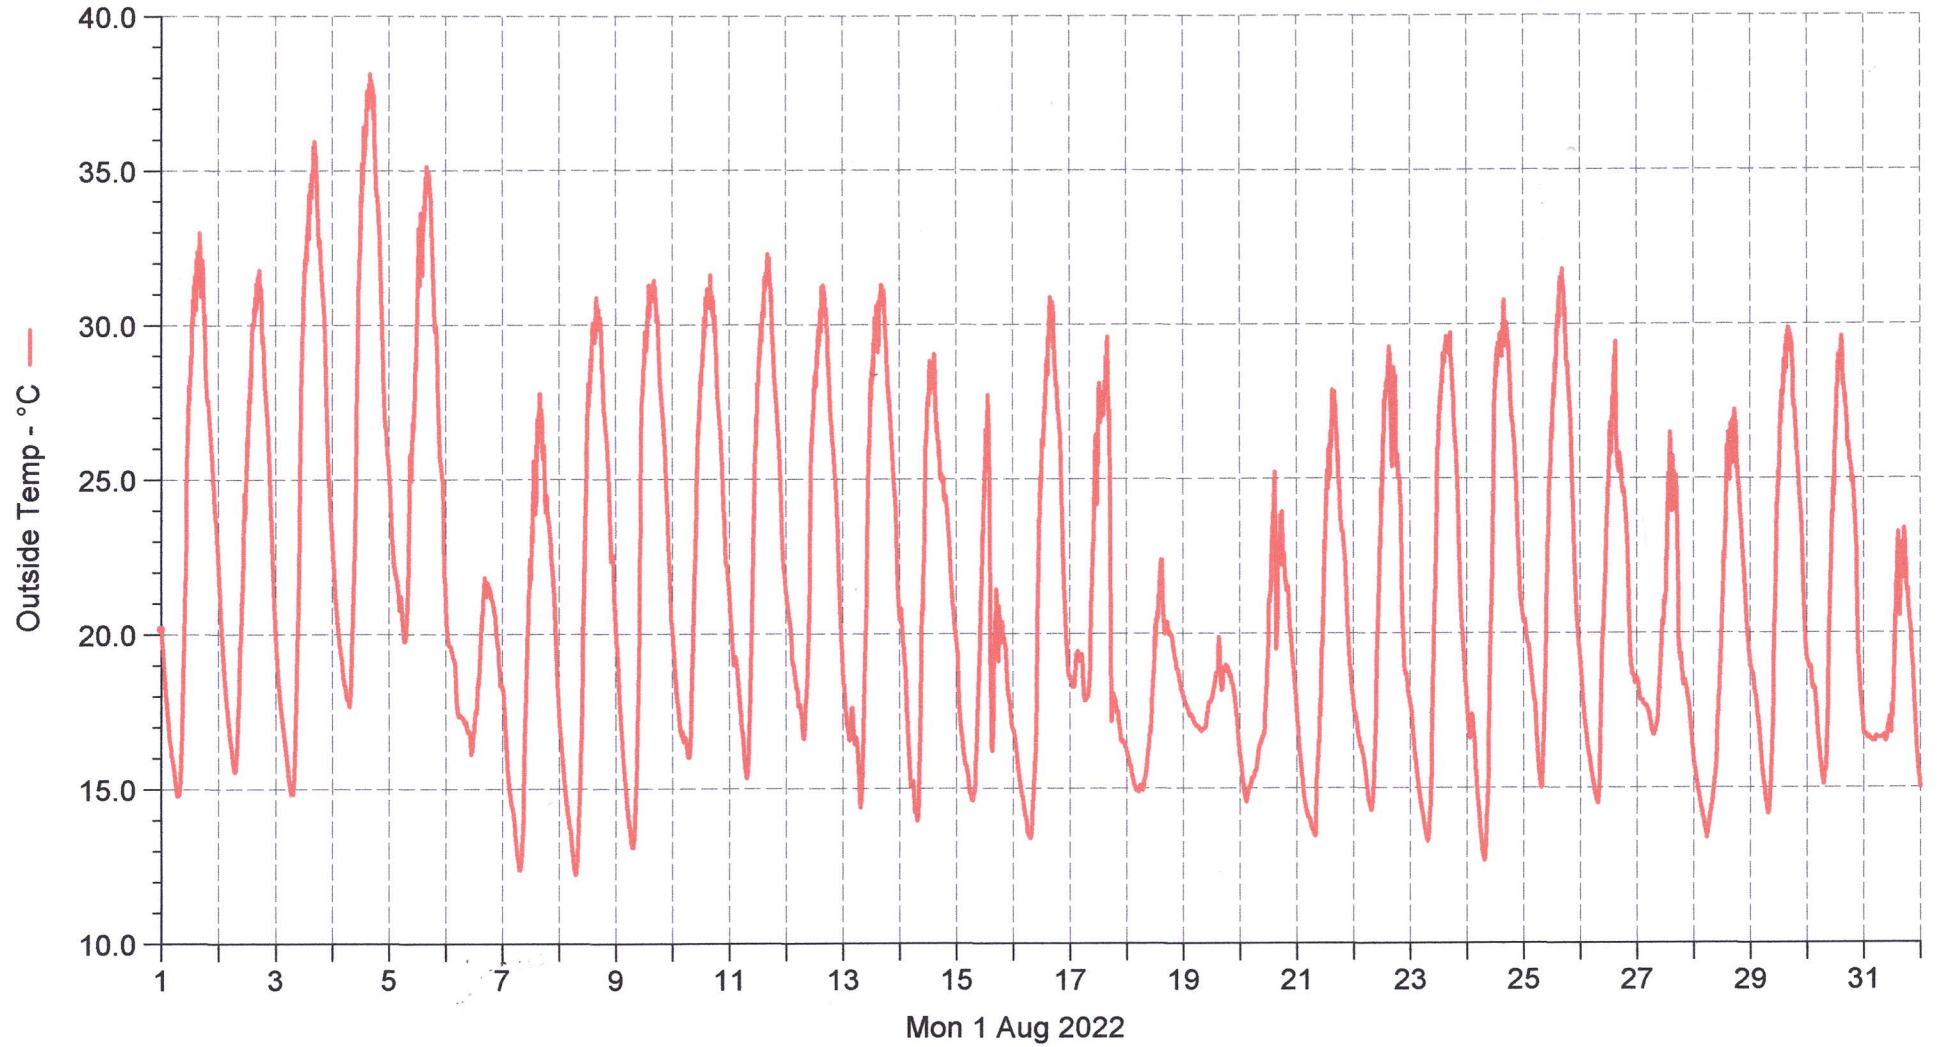

Wetterstation (A) Schulstrasse

■ Outside Temp