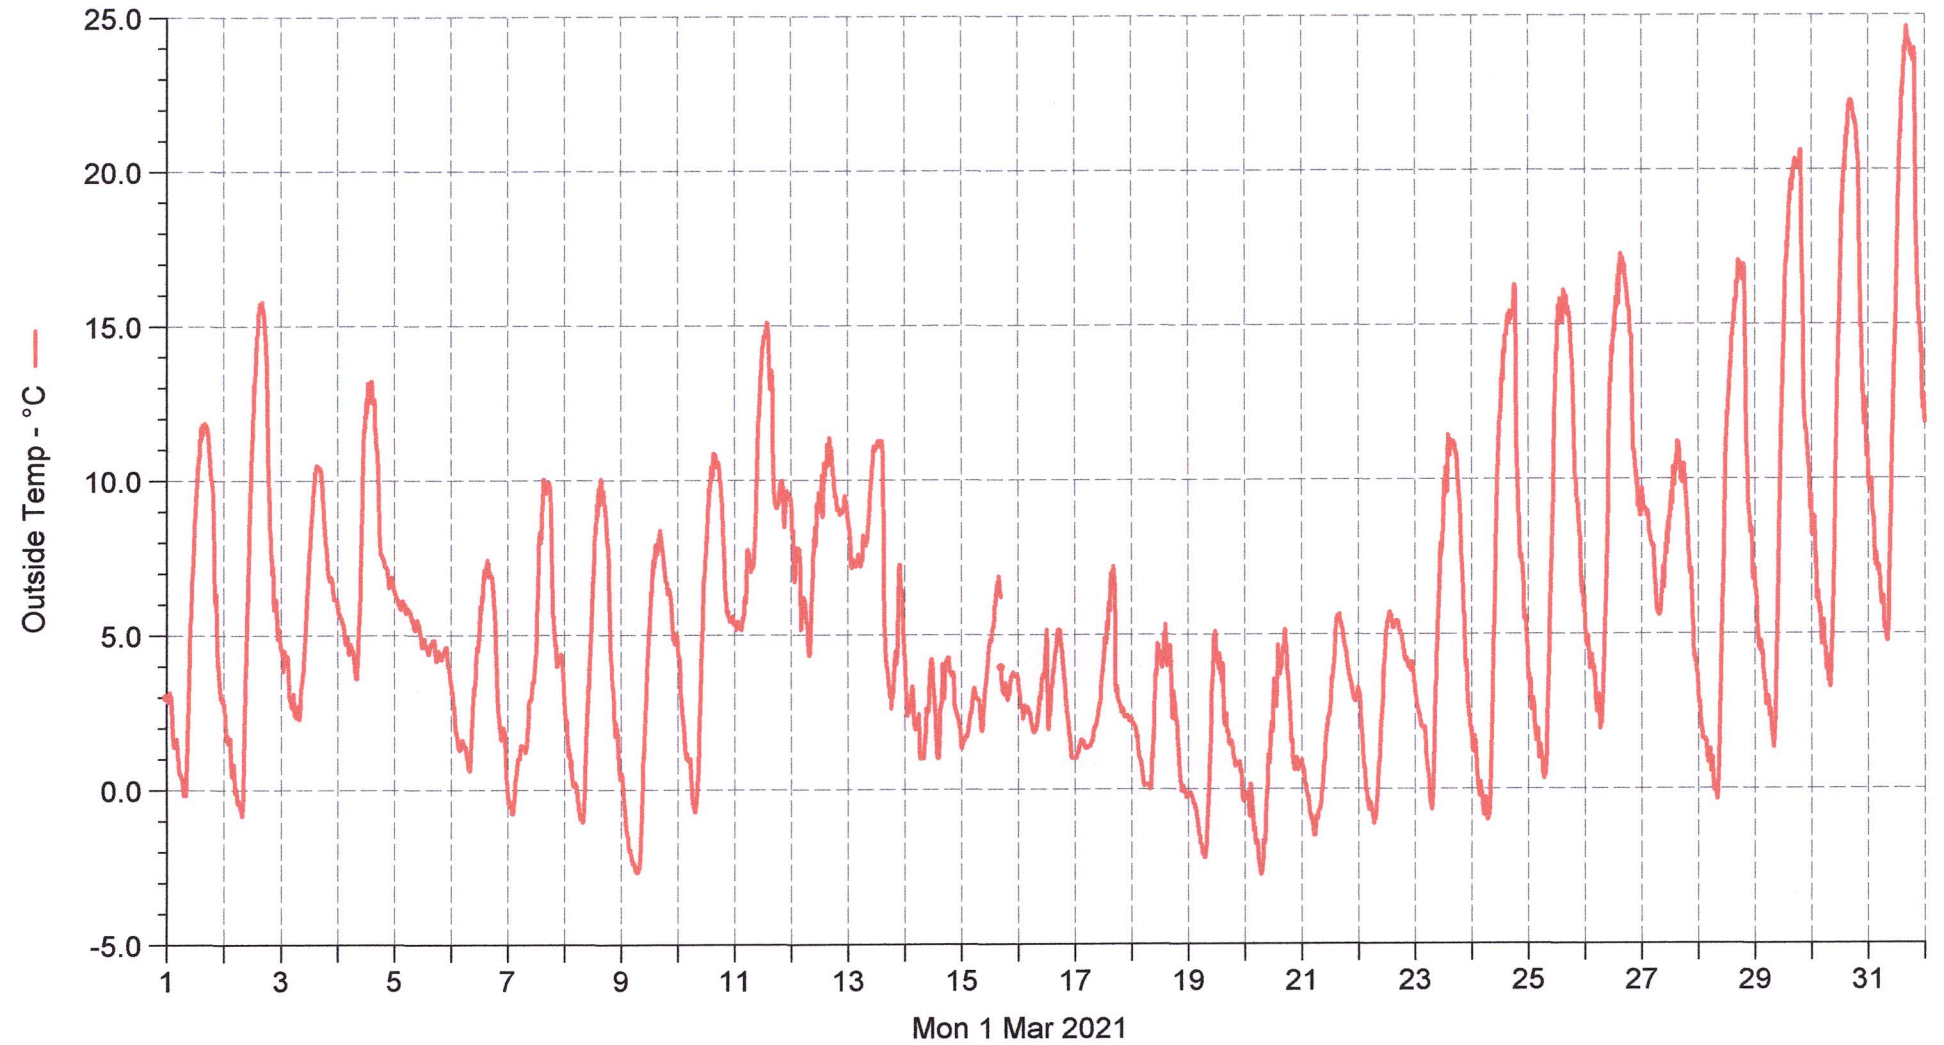

Wetterstation(B) Ossenberg

■ Outside Temp