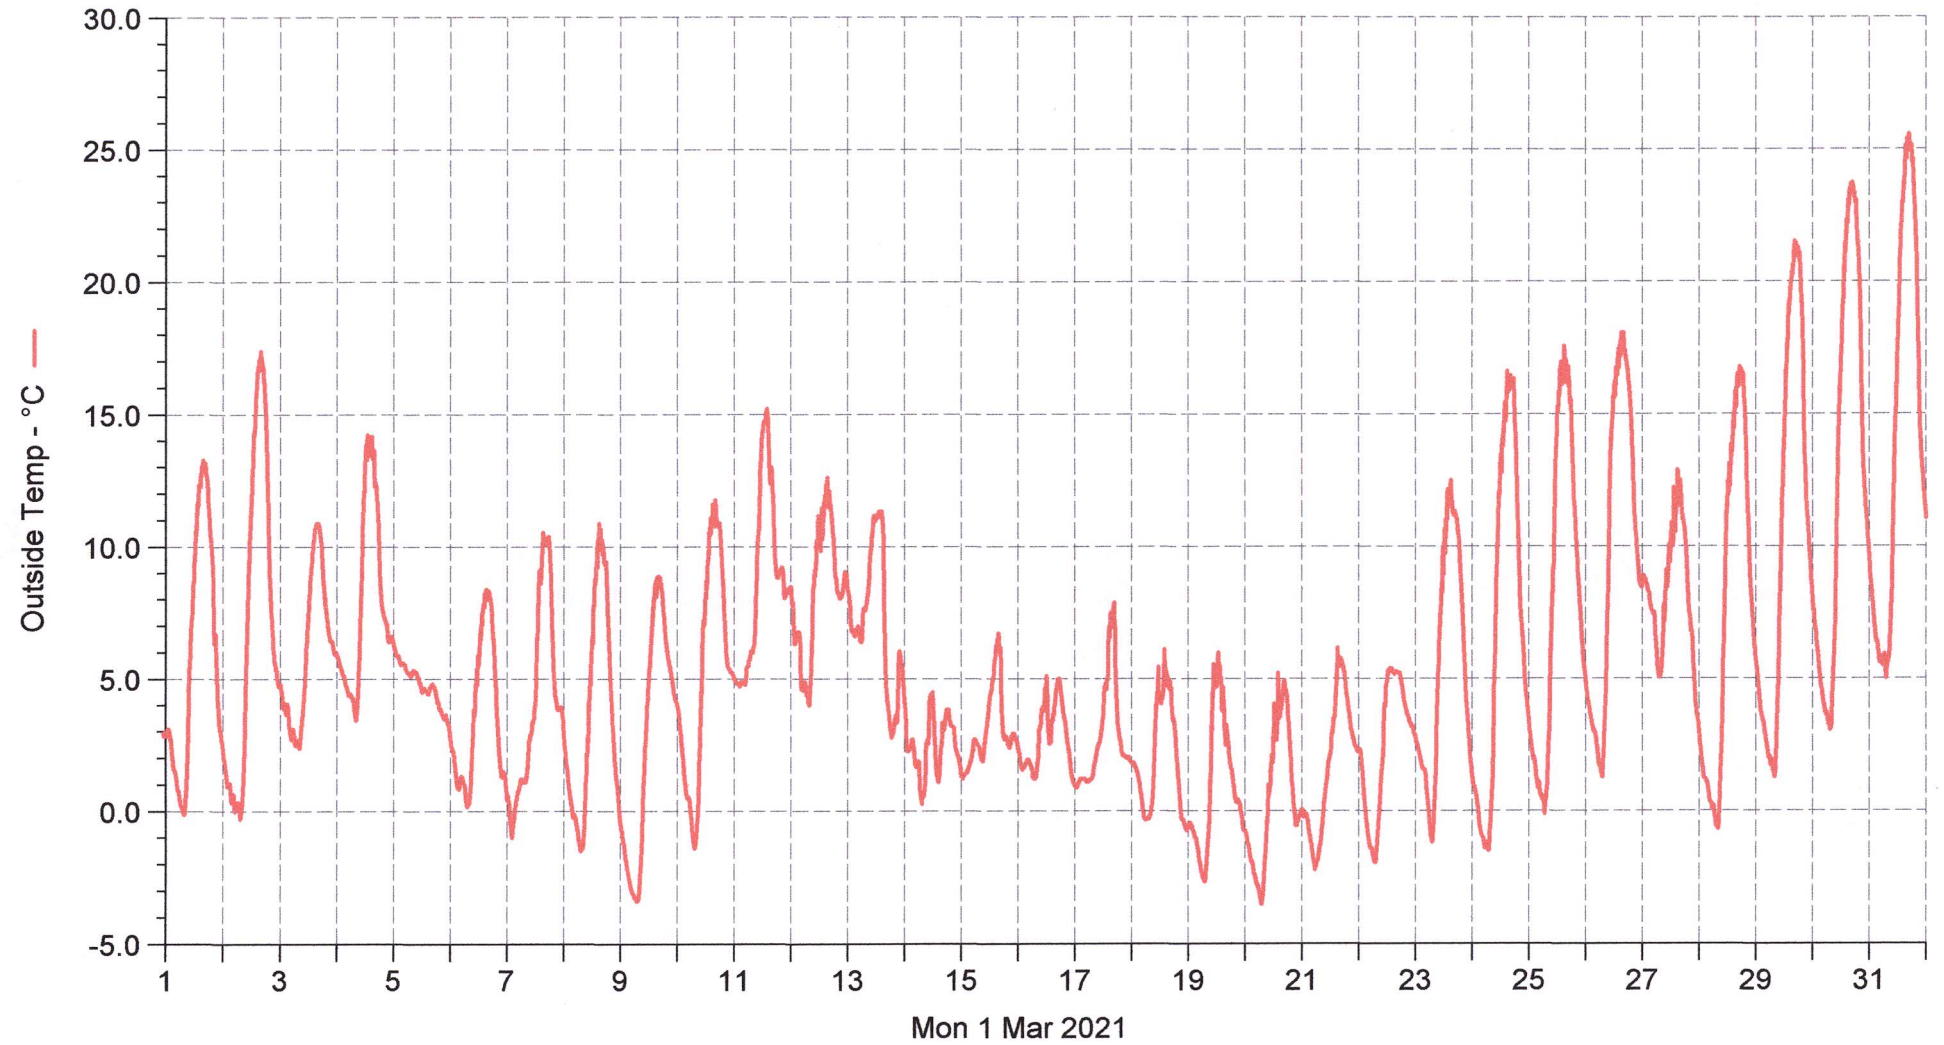

Wetterstation (A) Schulstrasse

■ Outside Temp