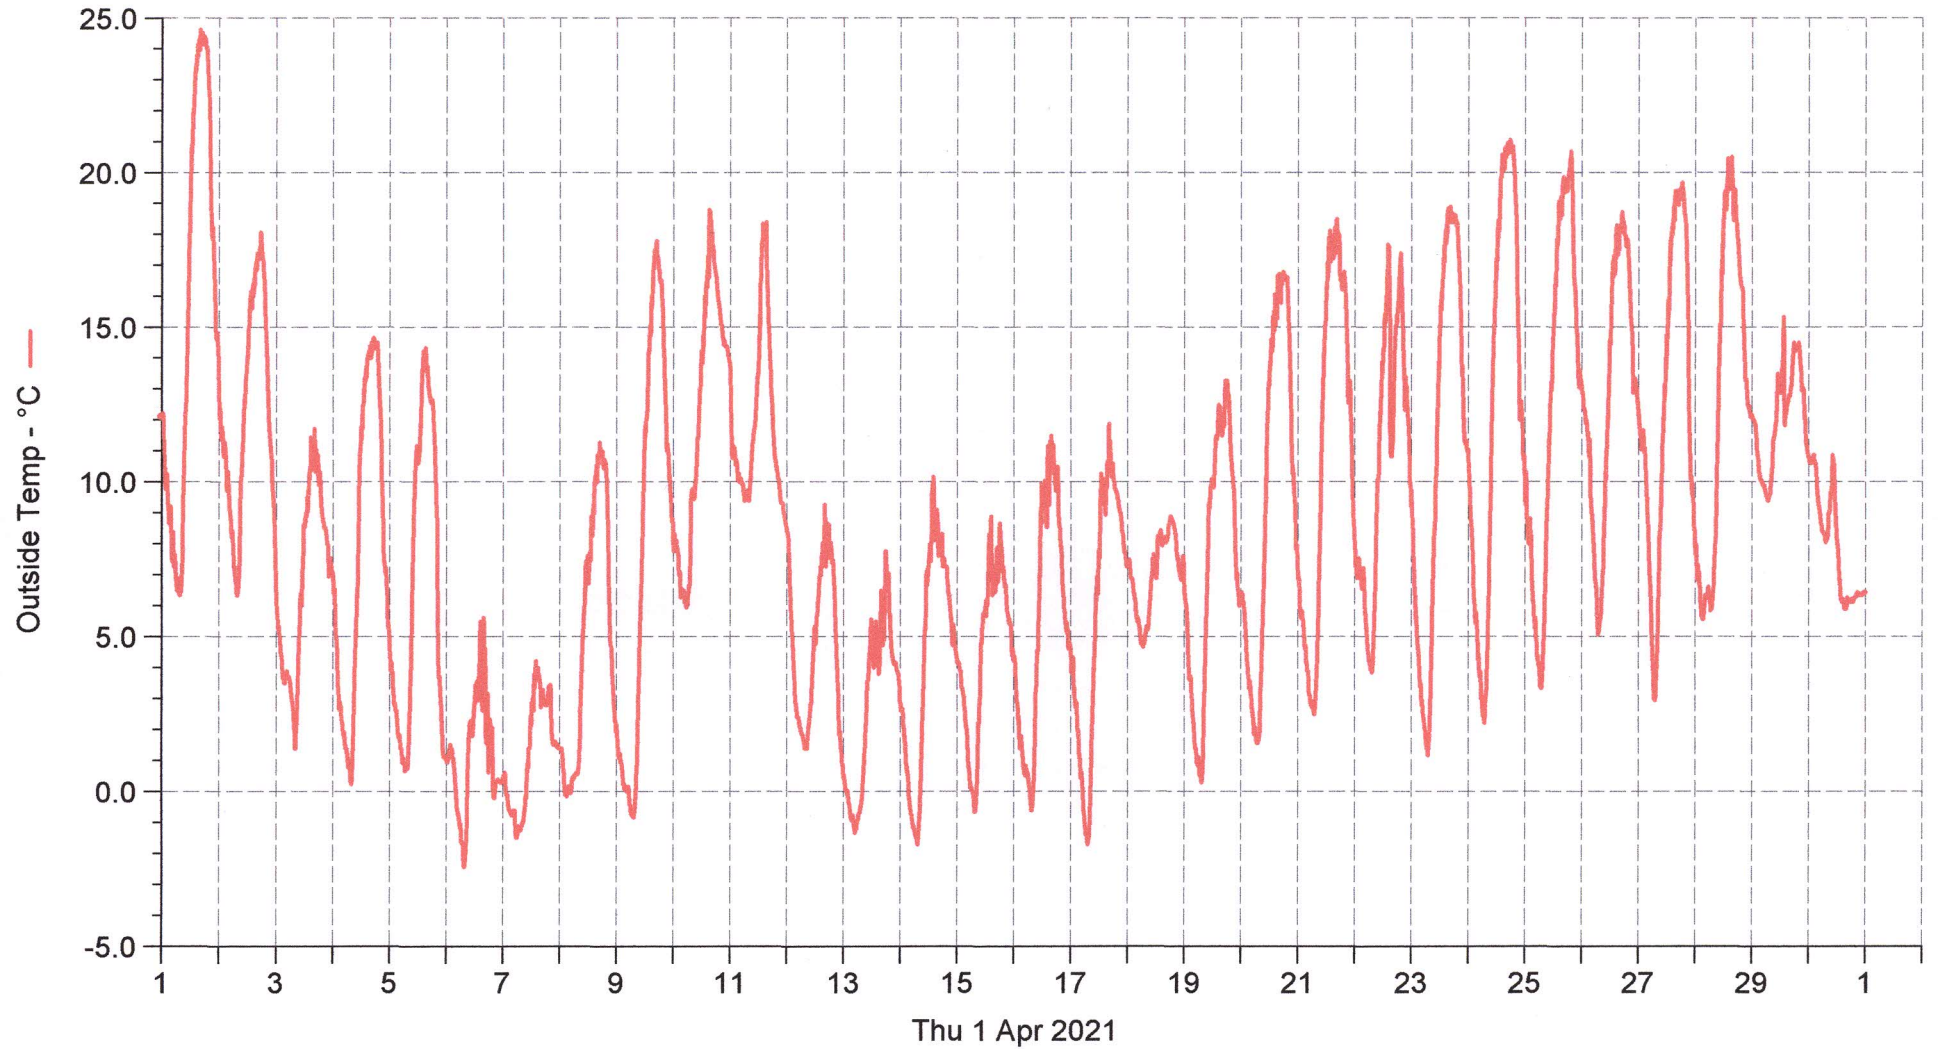

Wetterstation(B) Ossenberg

■ Outside Temp