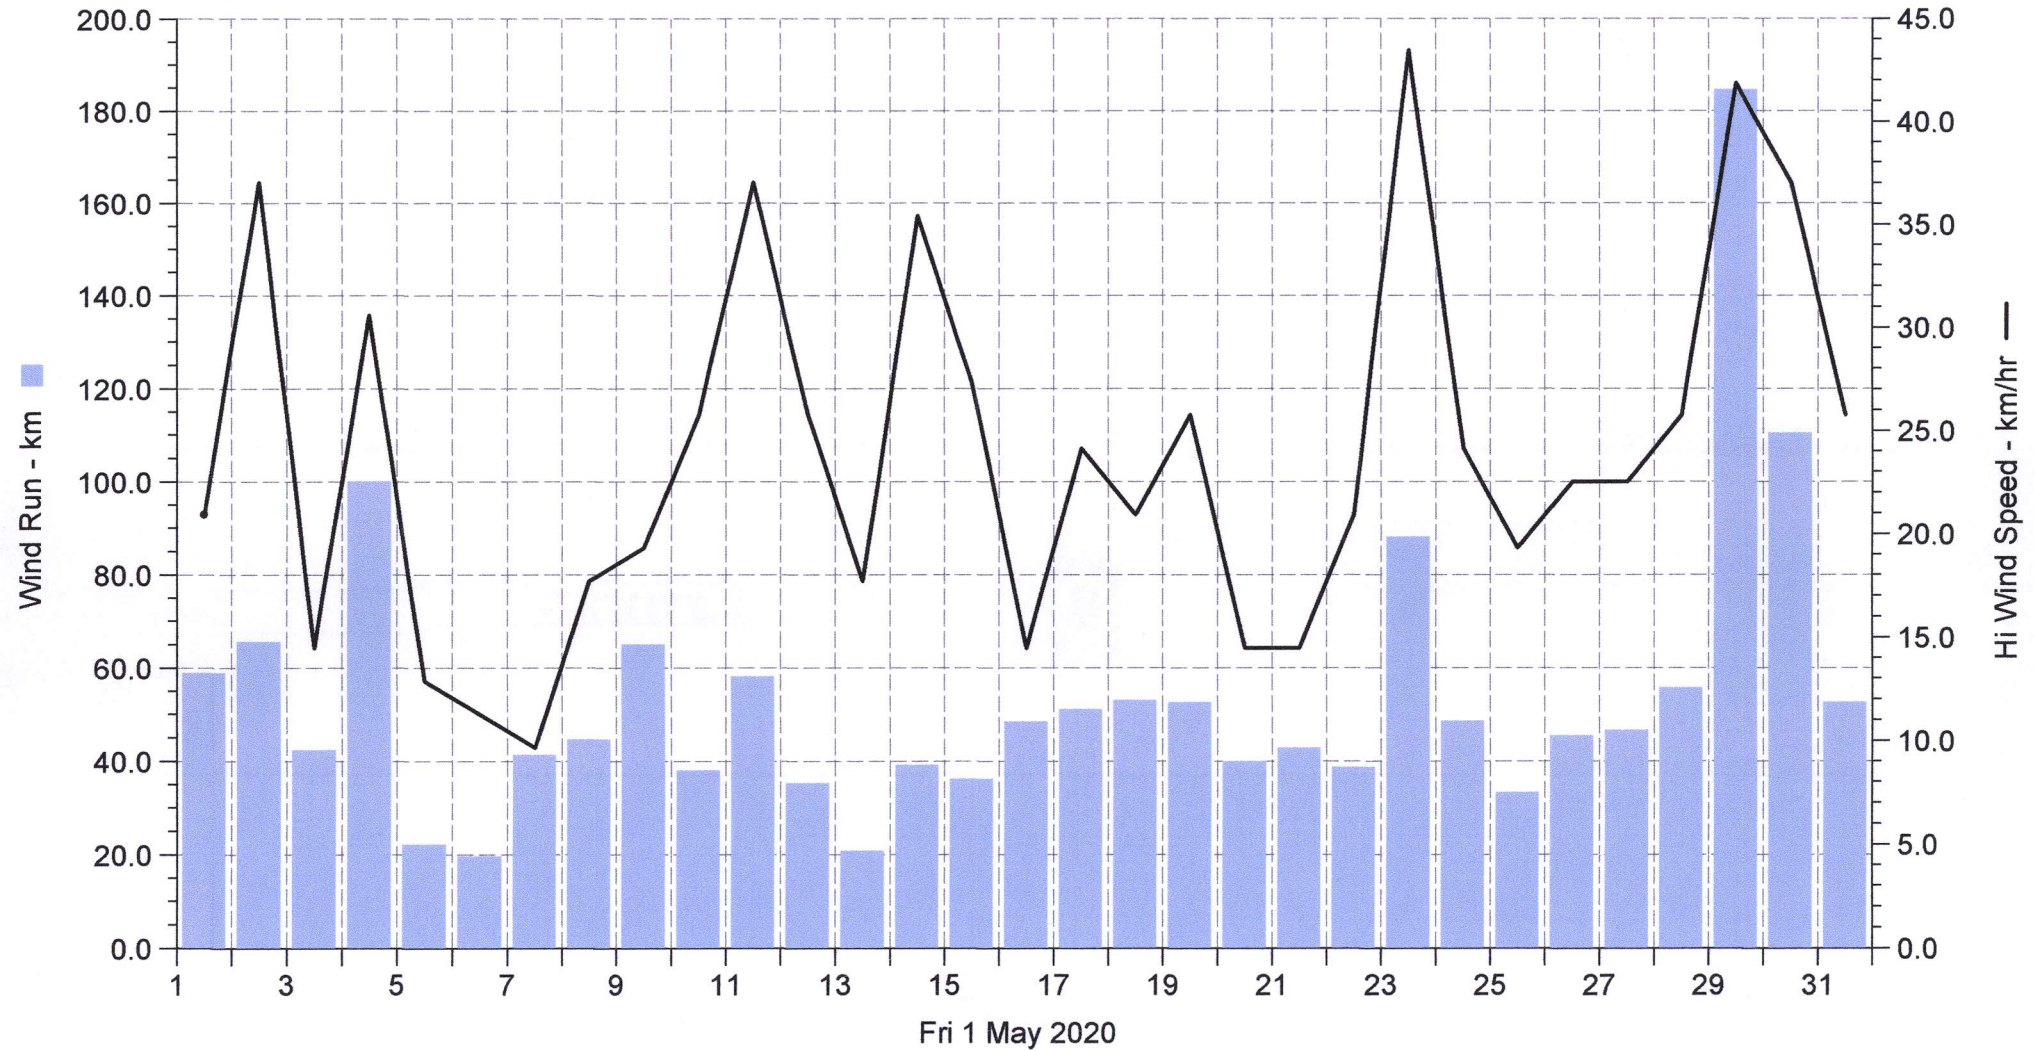

Wetterstation(B) Ossenberg

Wind Run Hi Wind Speed