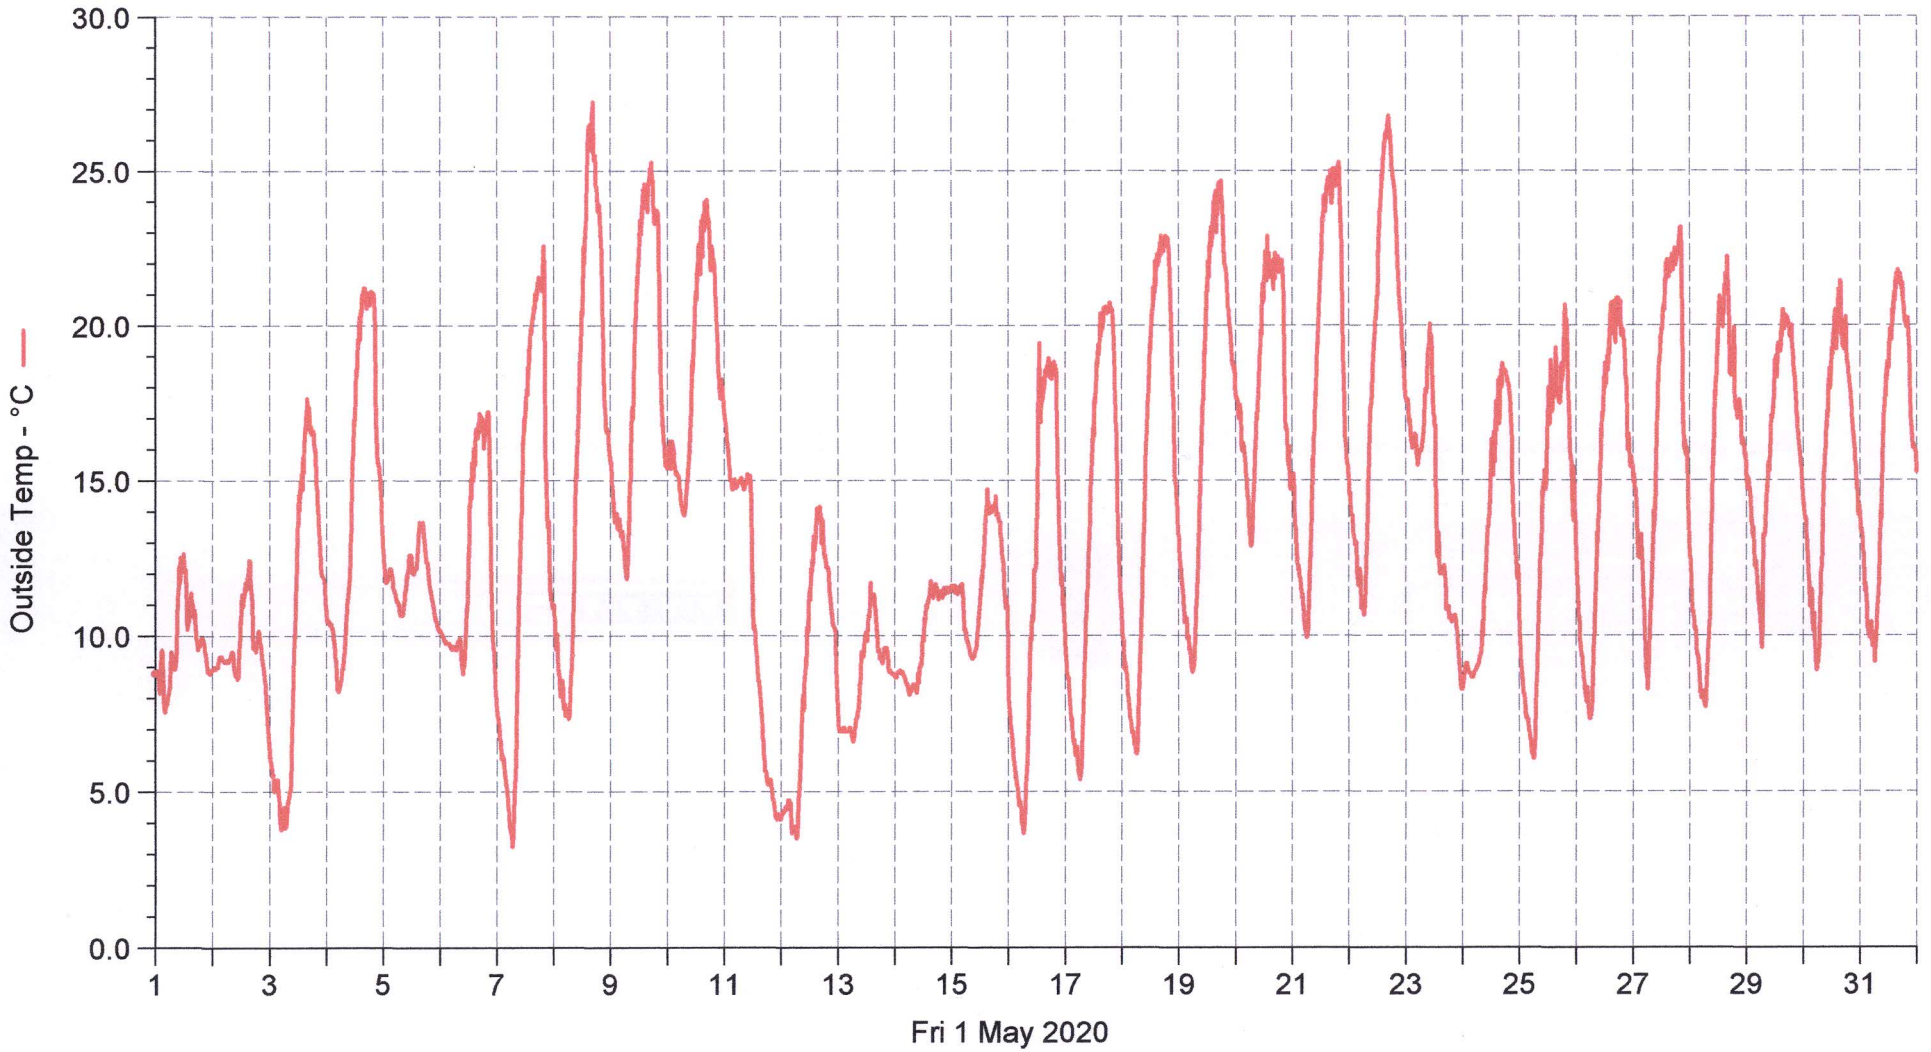

Wetterstation(B) Ossenberg

■ Outside Temp