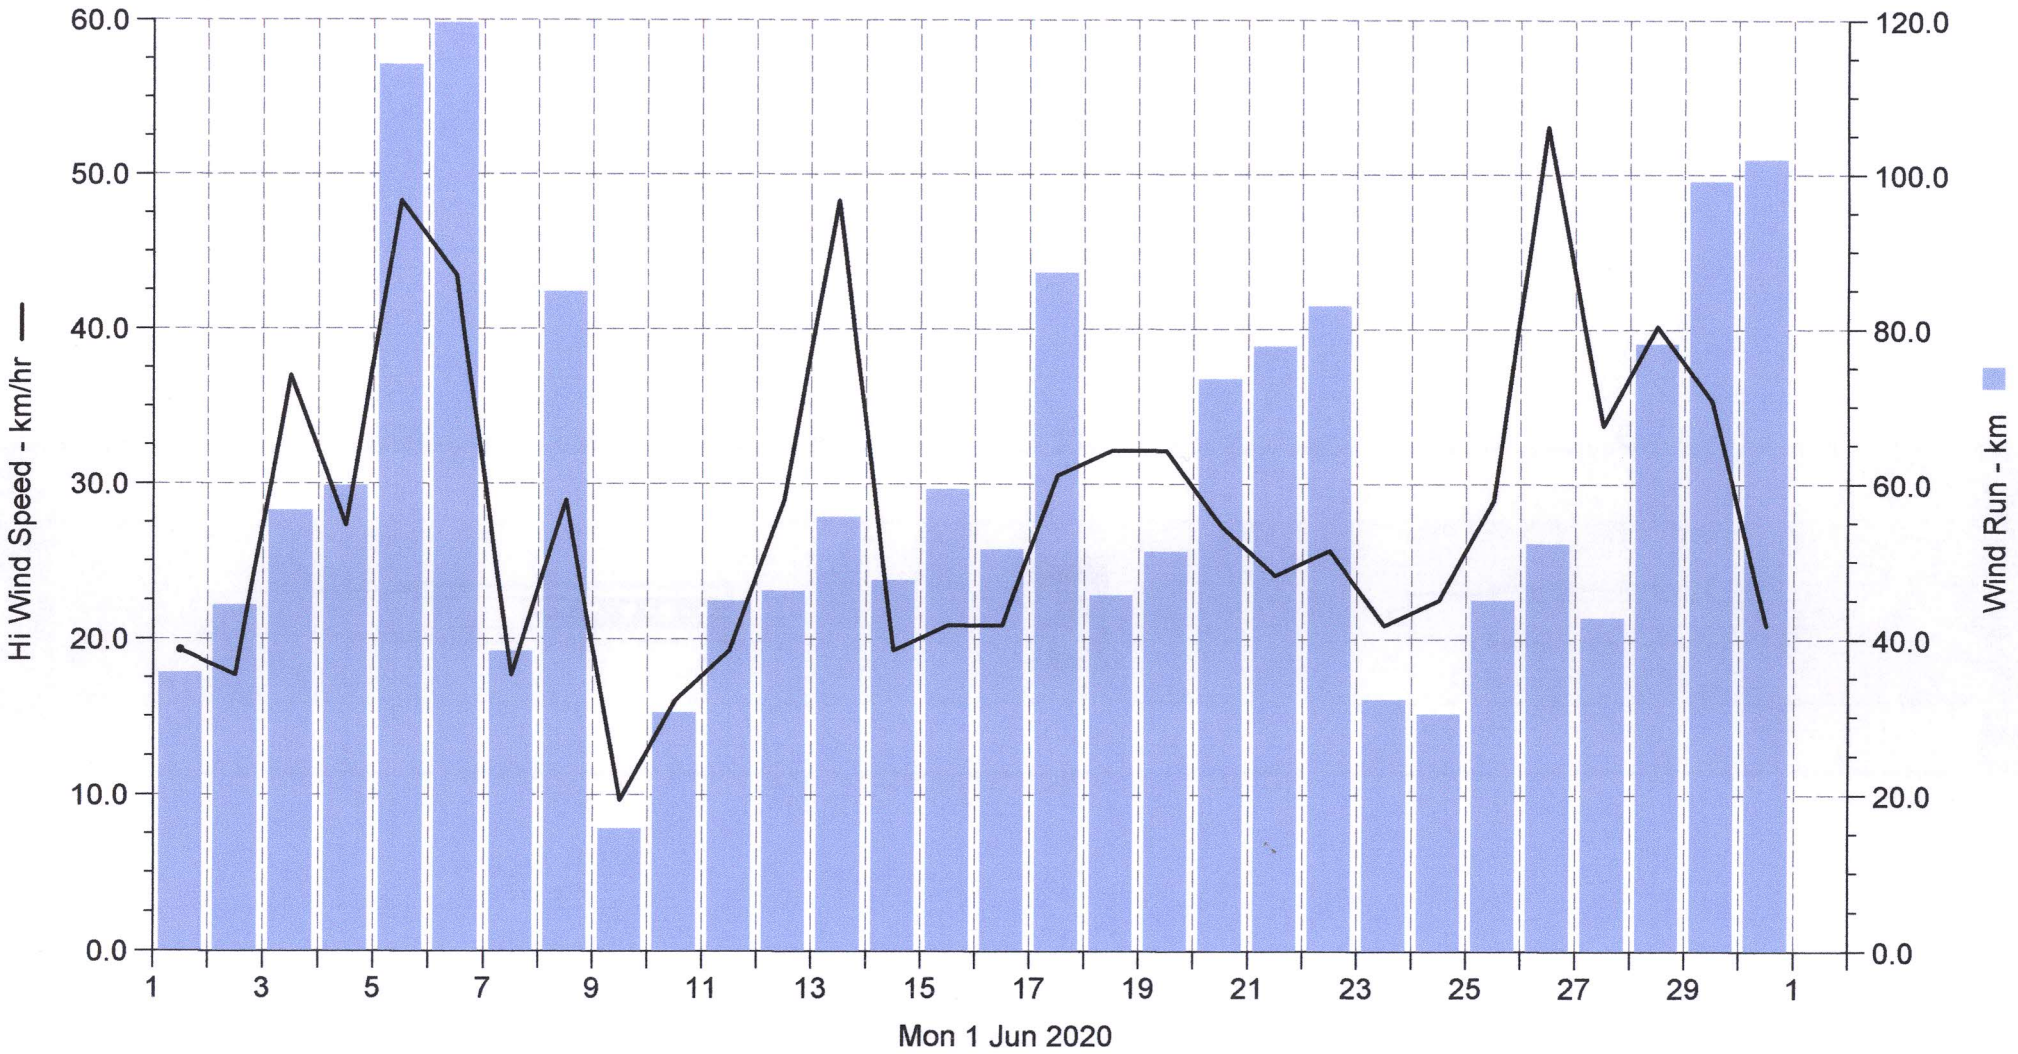

Wetterstation(B) Ossenberg

Wind Run Hi Wind Speed