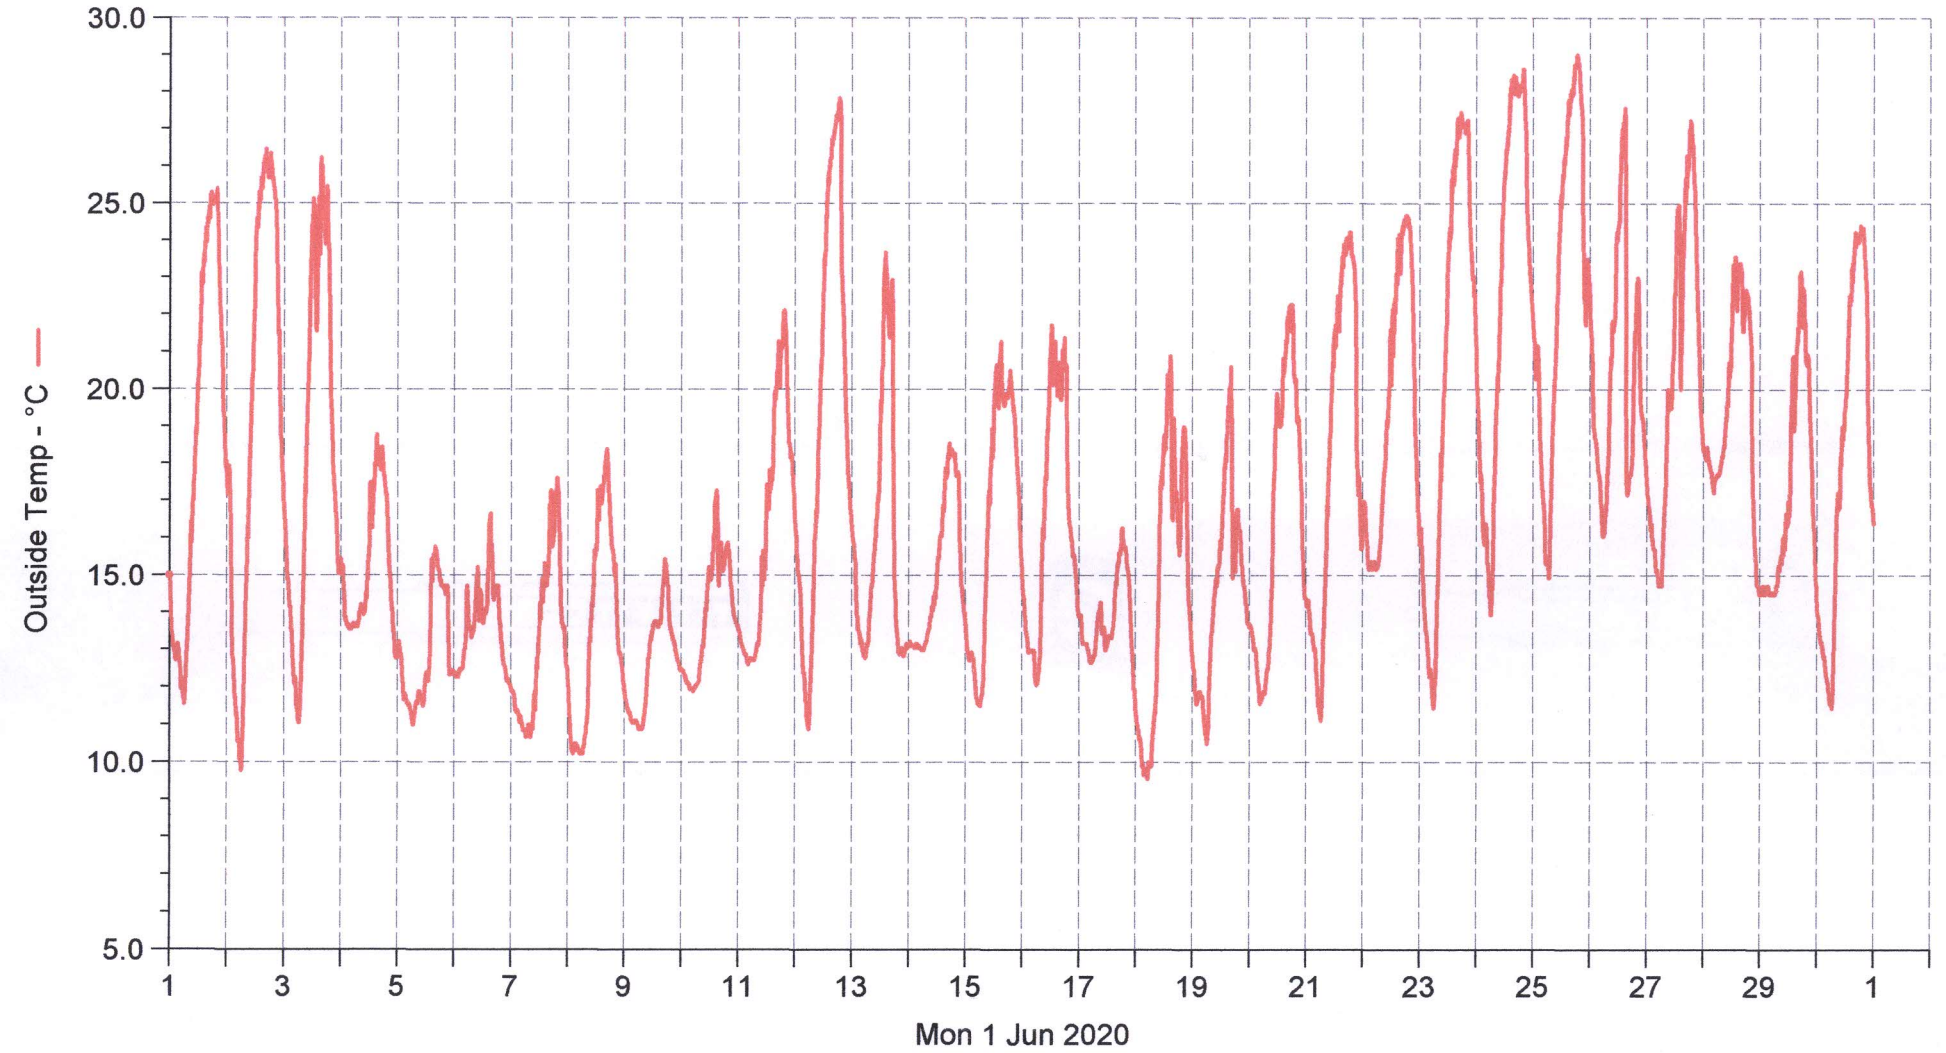

# Wetterstation(B) Ossenberg

■ Outside Temp