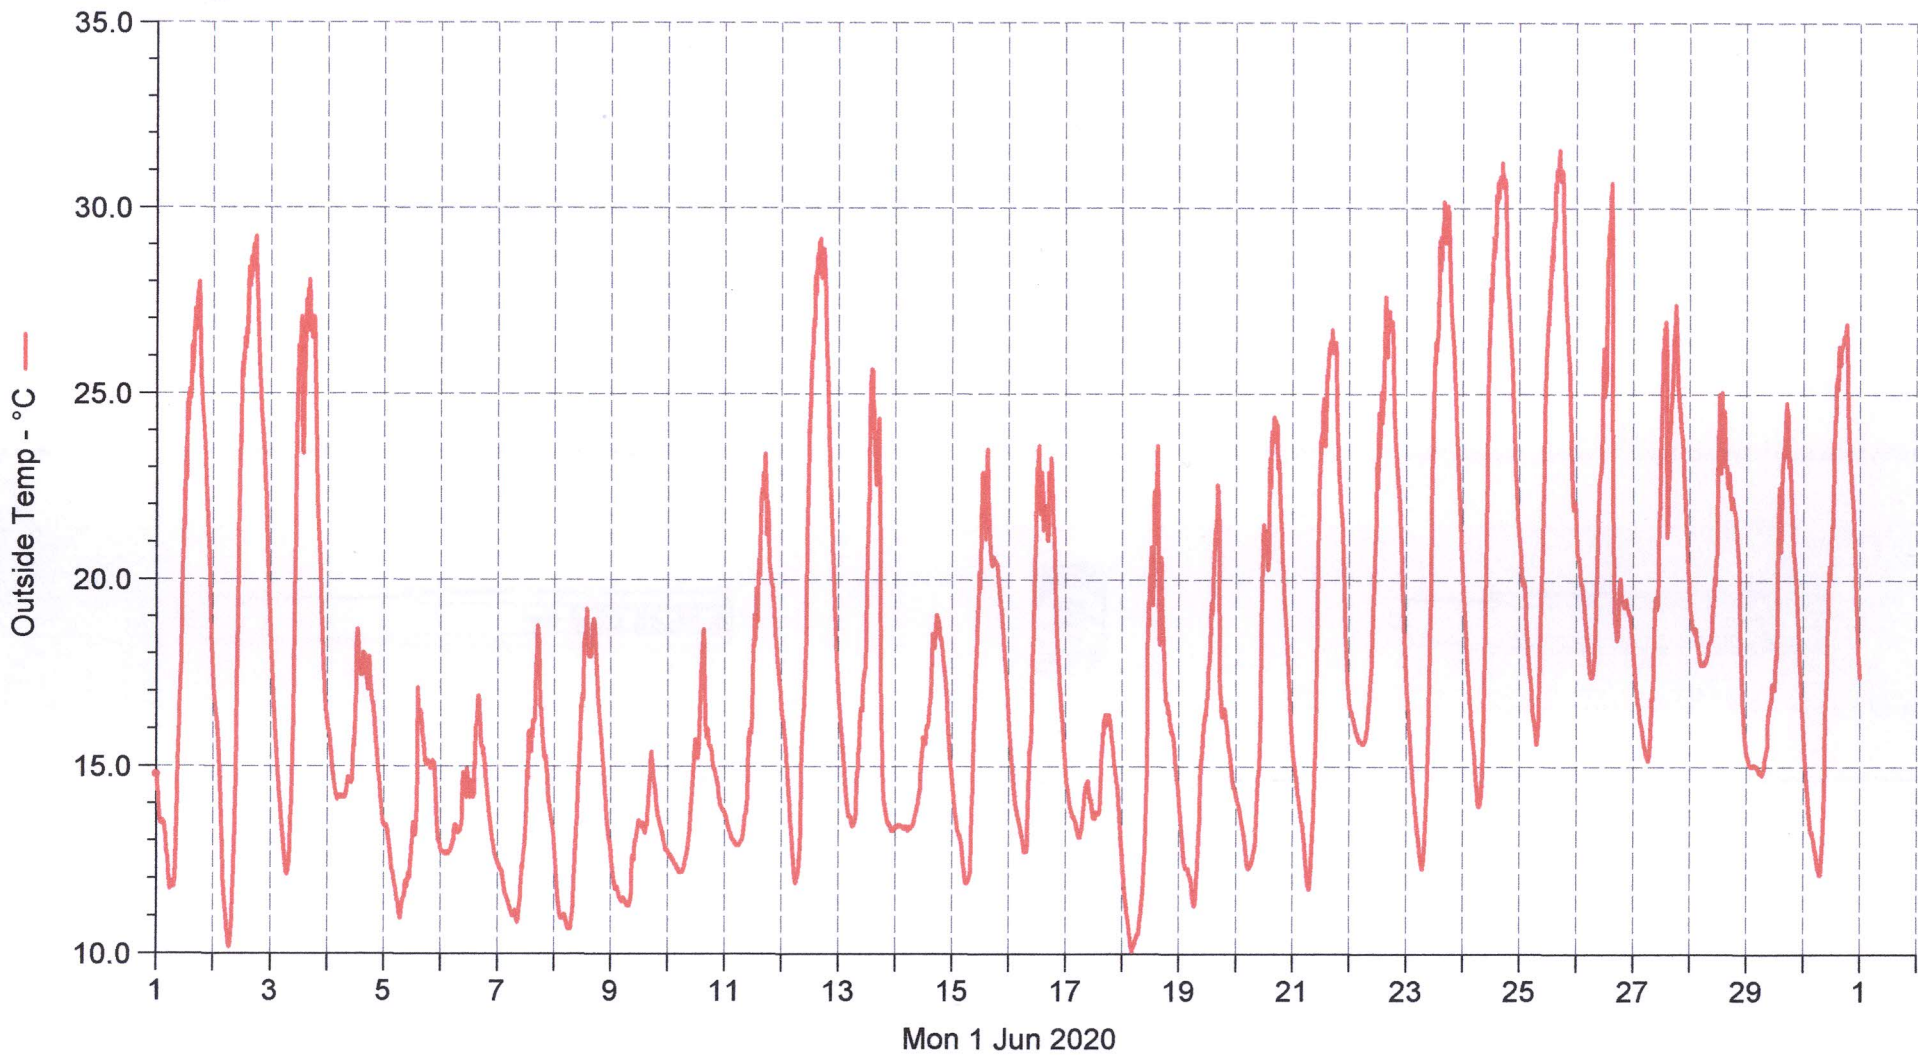

Wetterstation (A) Schulstrasse

■ Outside Temp