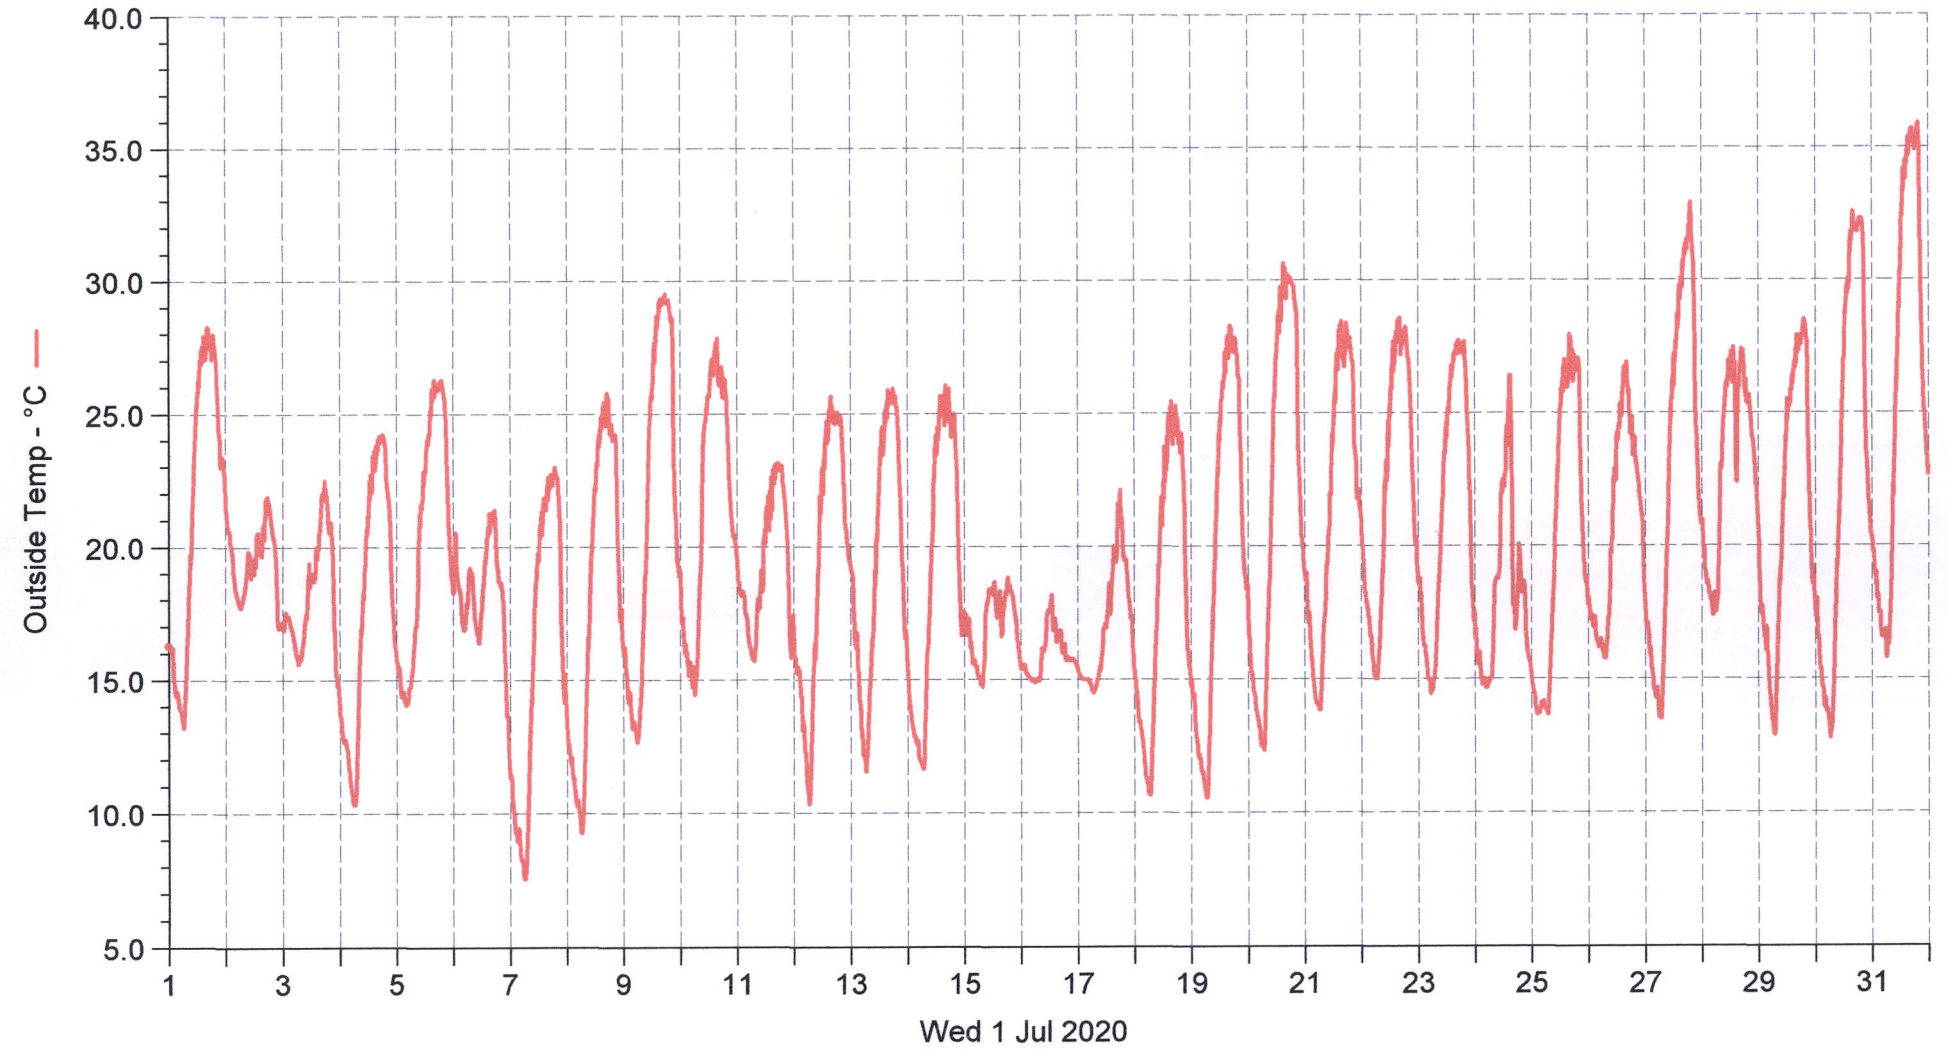

Wetterstation(B) Ossenberg

■ Outside Temp