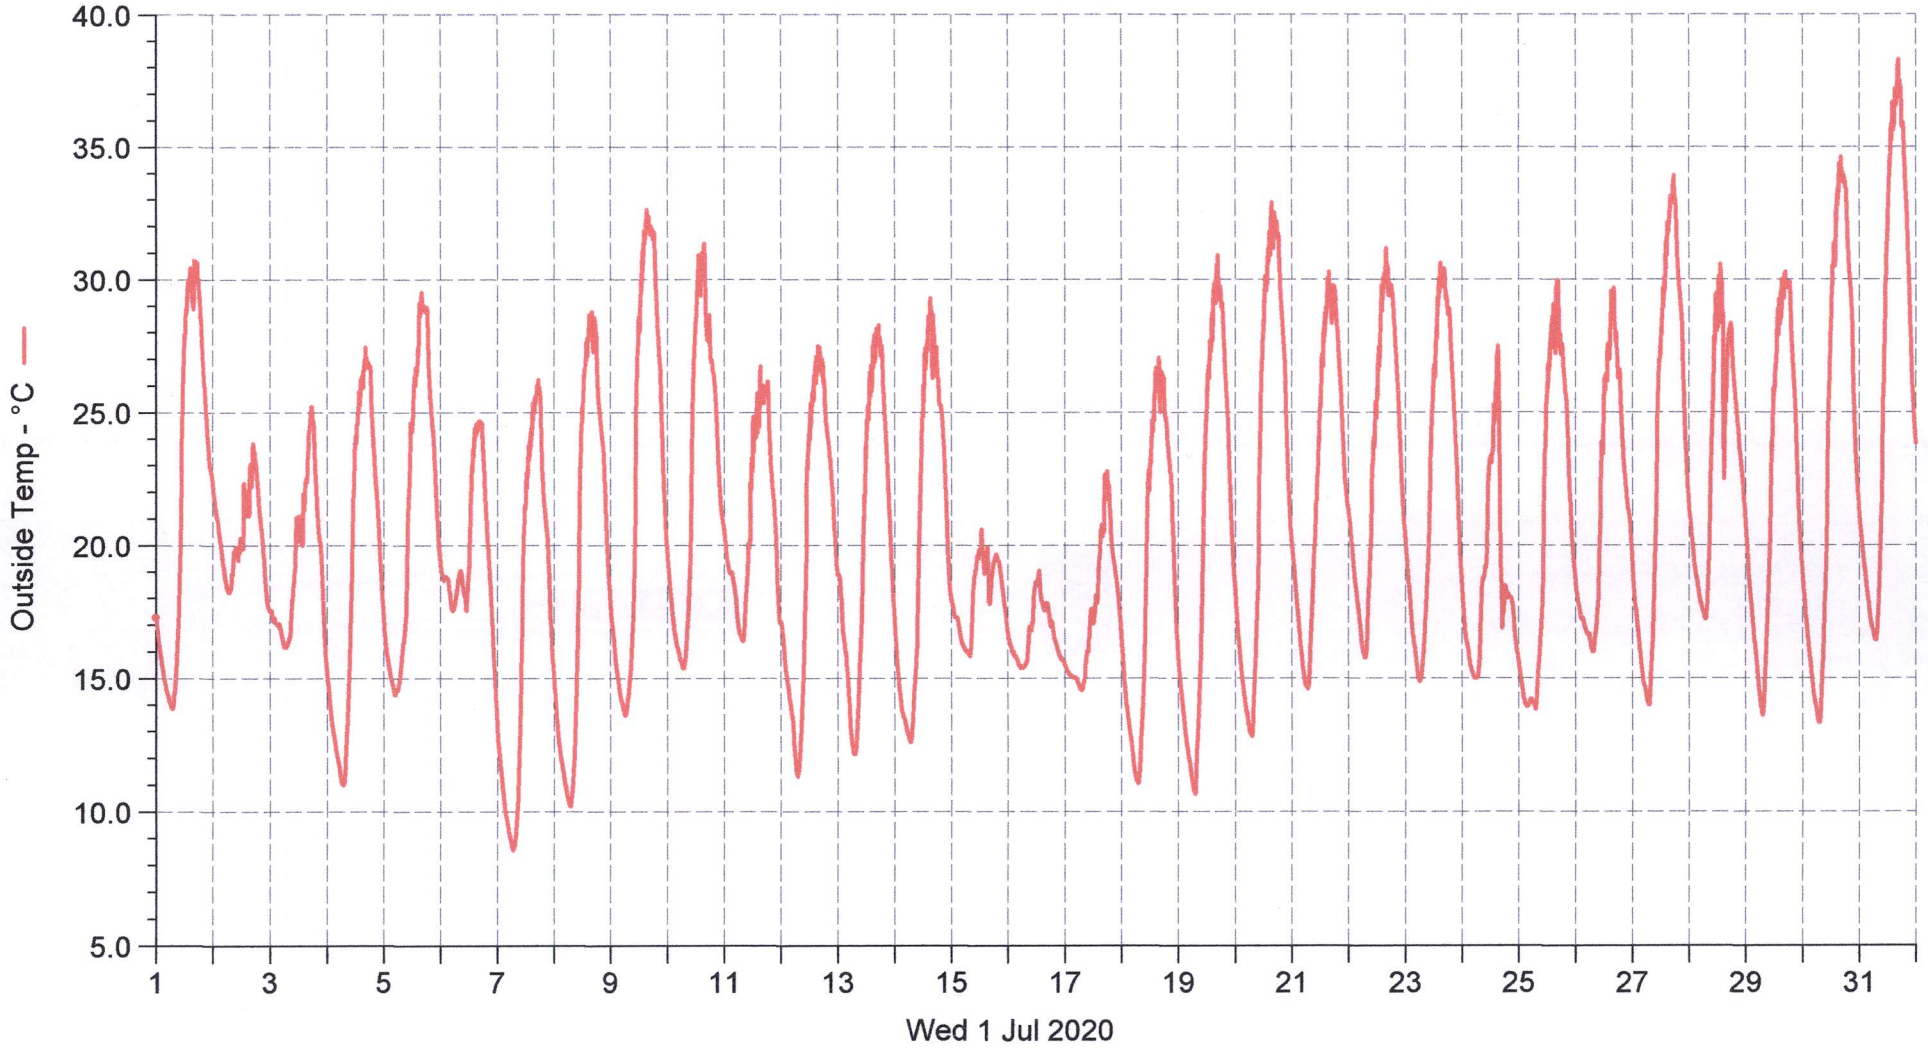

Wetterstation (A) Schulstrasse

■ Outside Temp