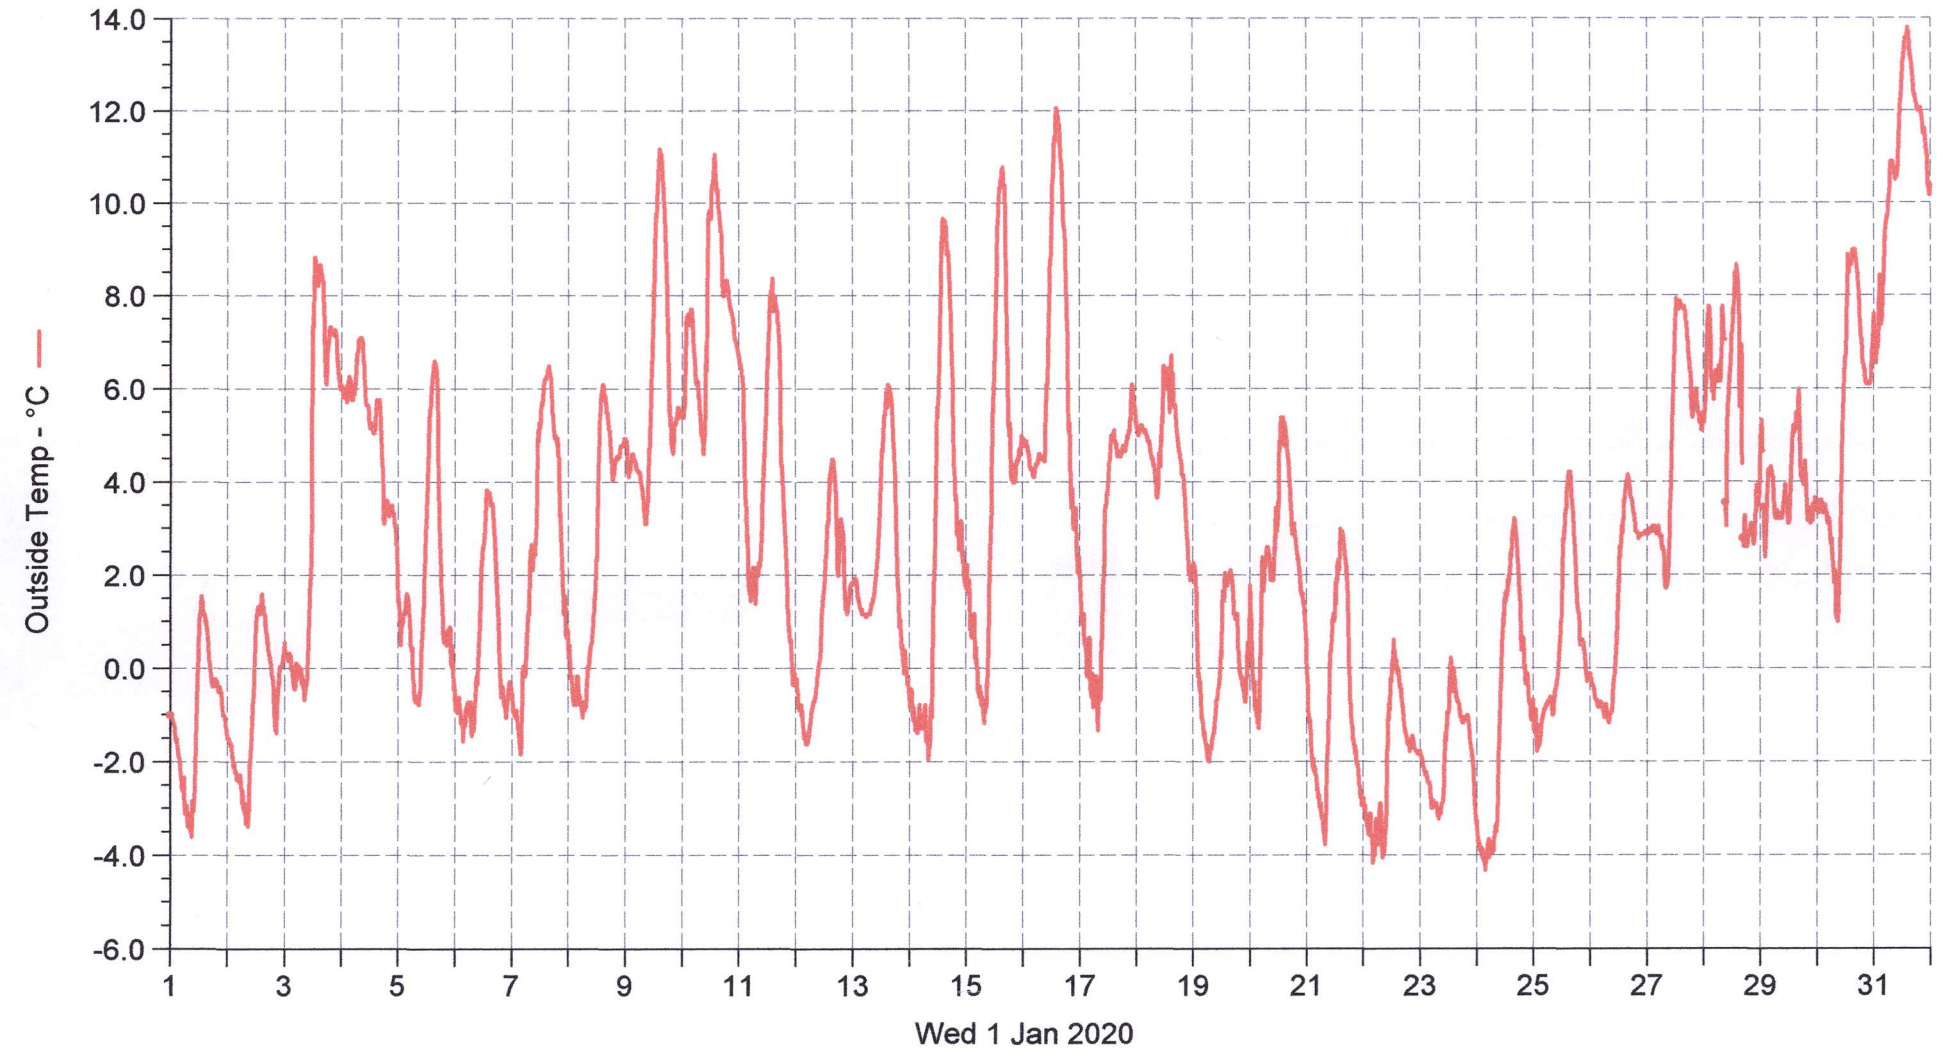

Wetterstation(B) Ossenberg

■ Outside Temp