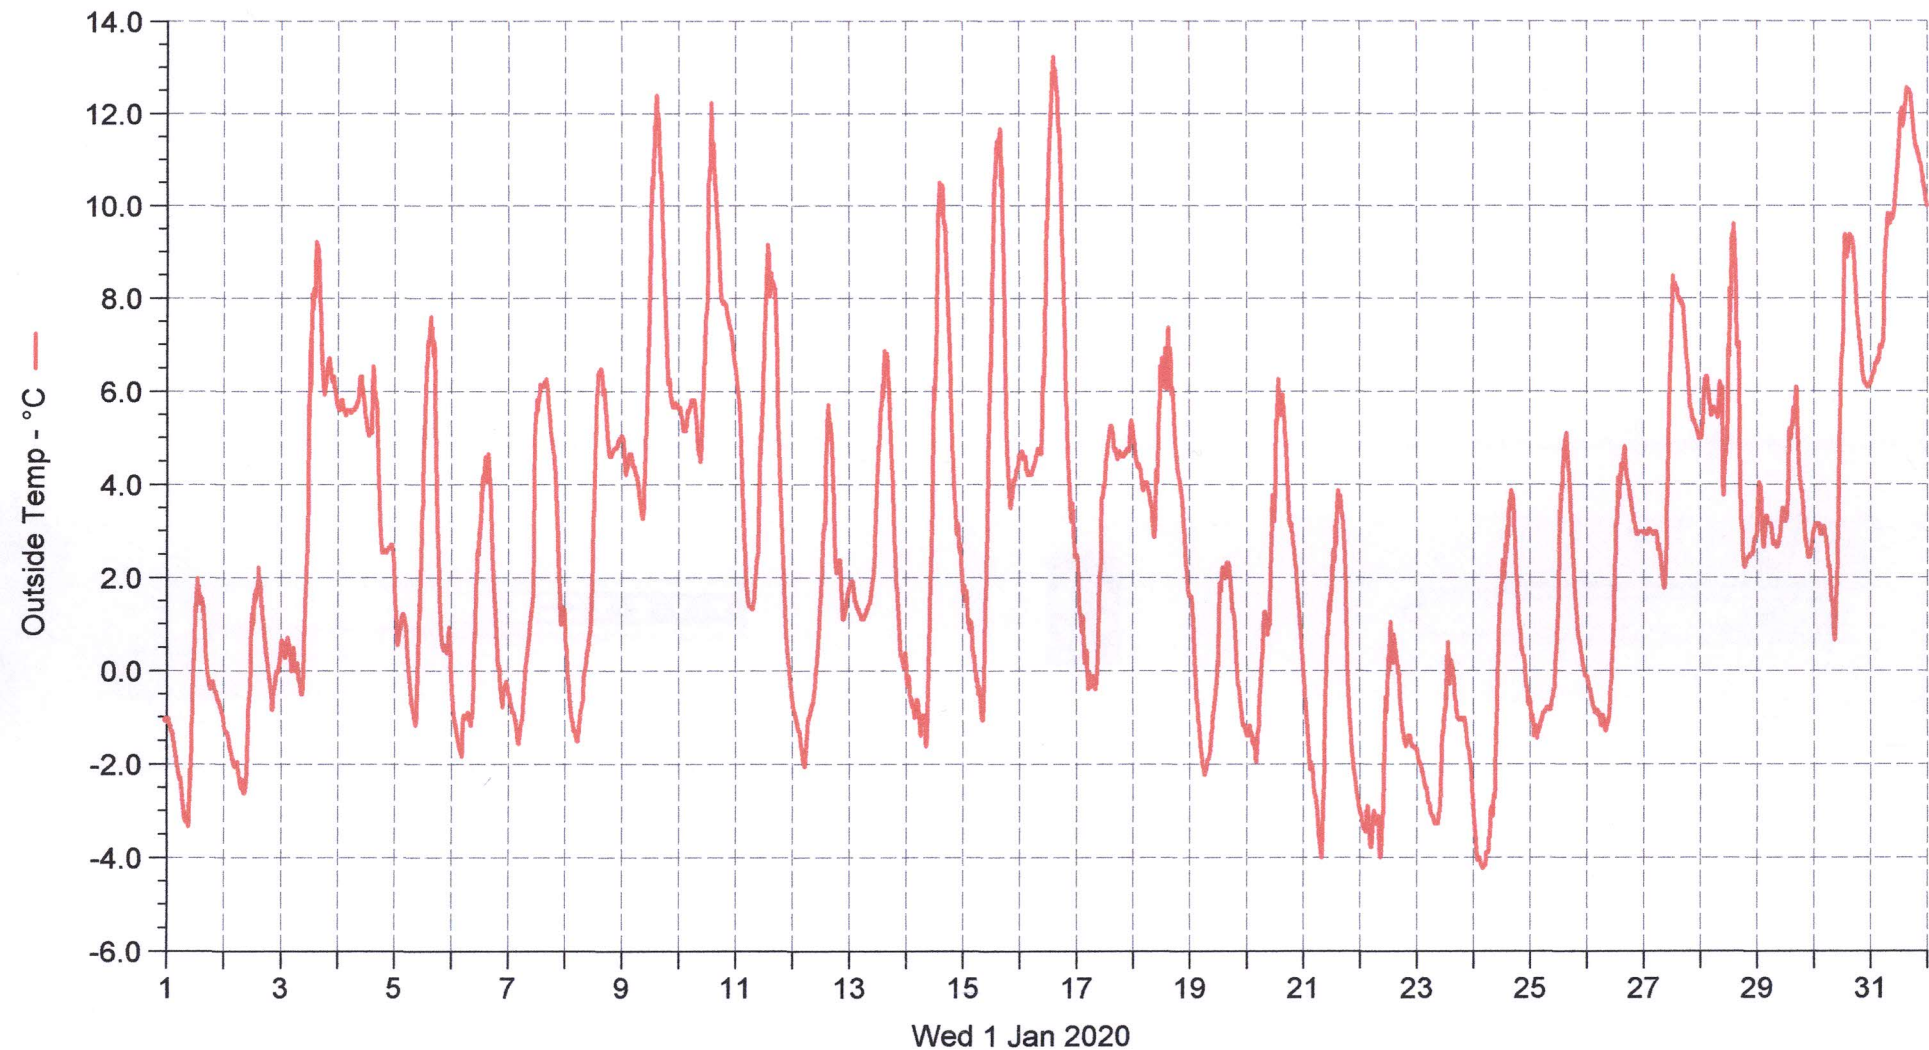

# Wetterstation (A) Schulstrasse

■ Outside Temp