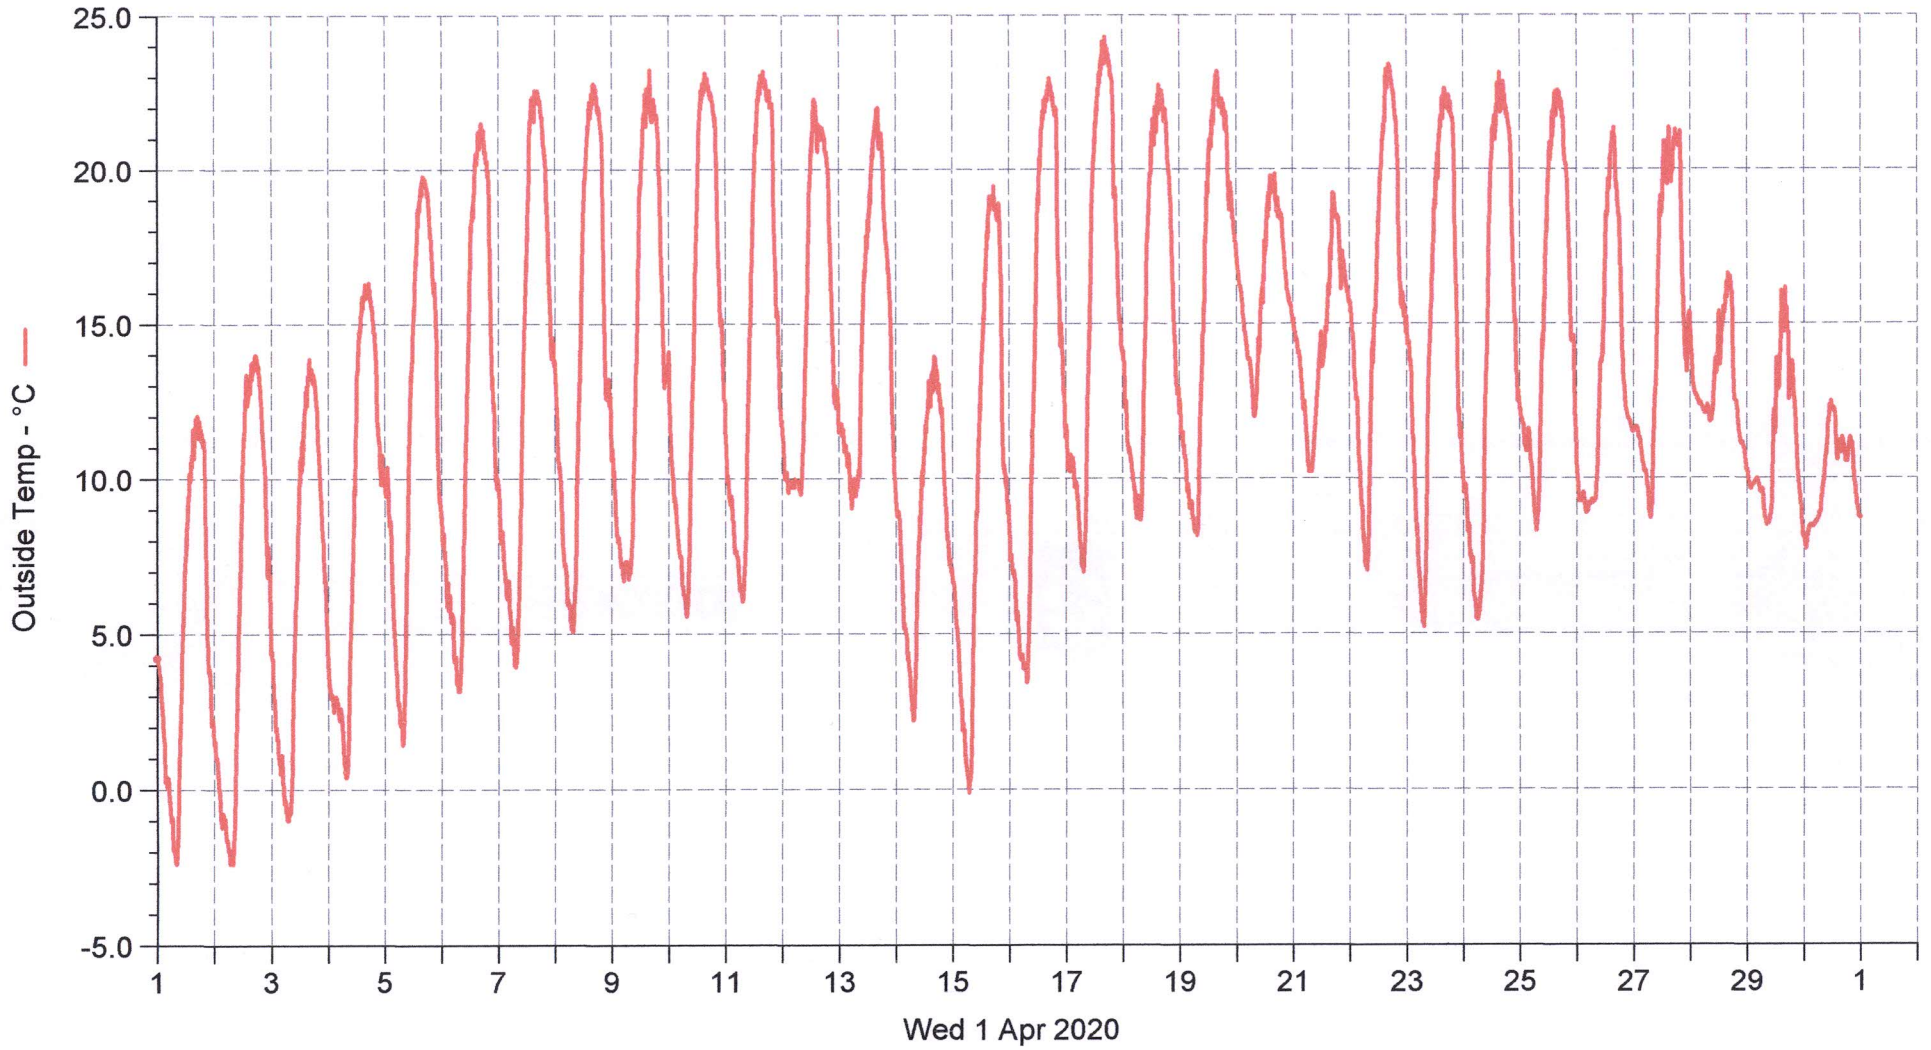

Wetterstation(B) Ossenberg

■ Outside Temp