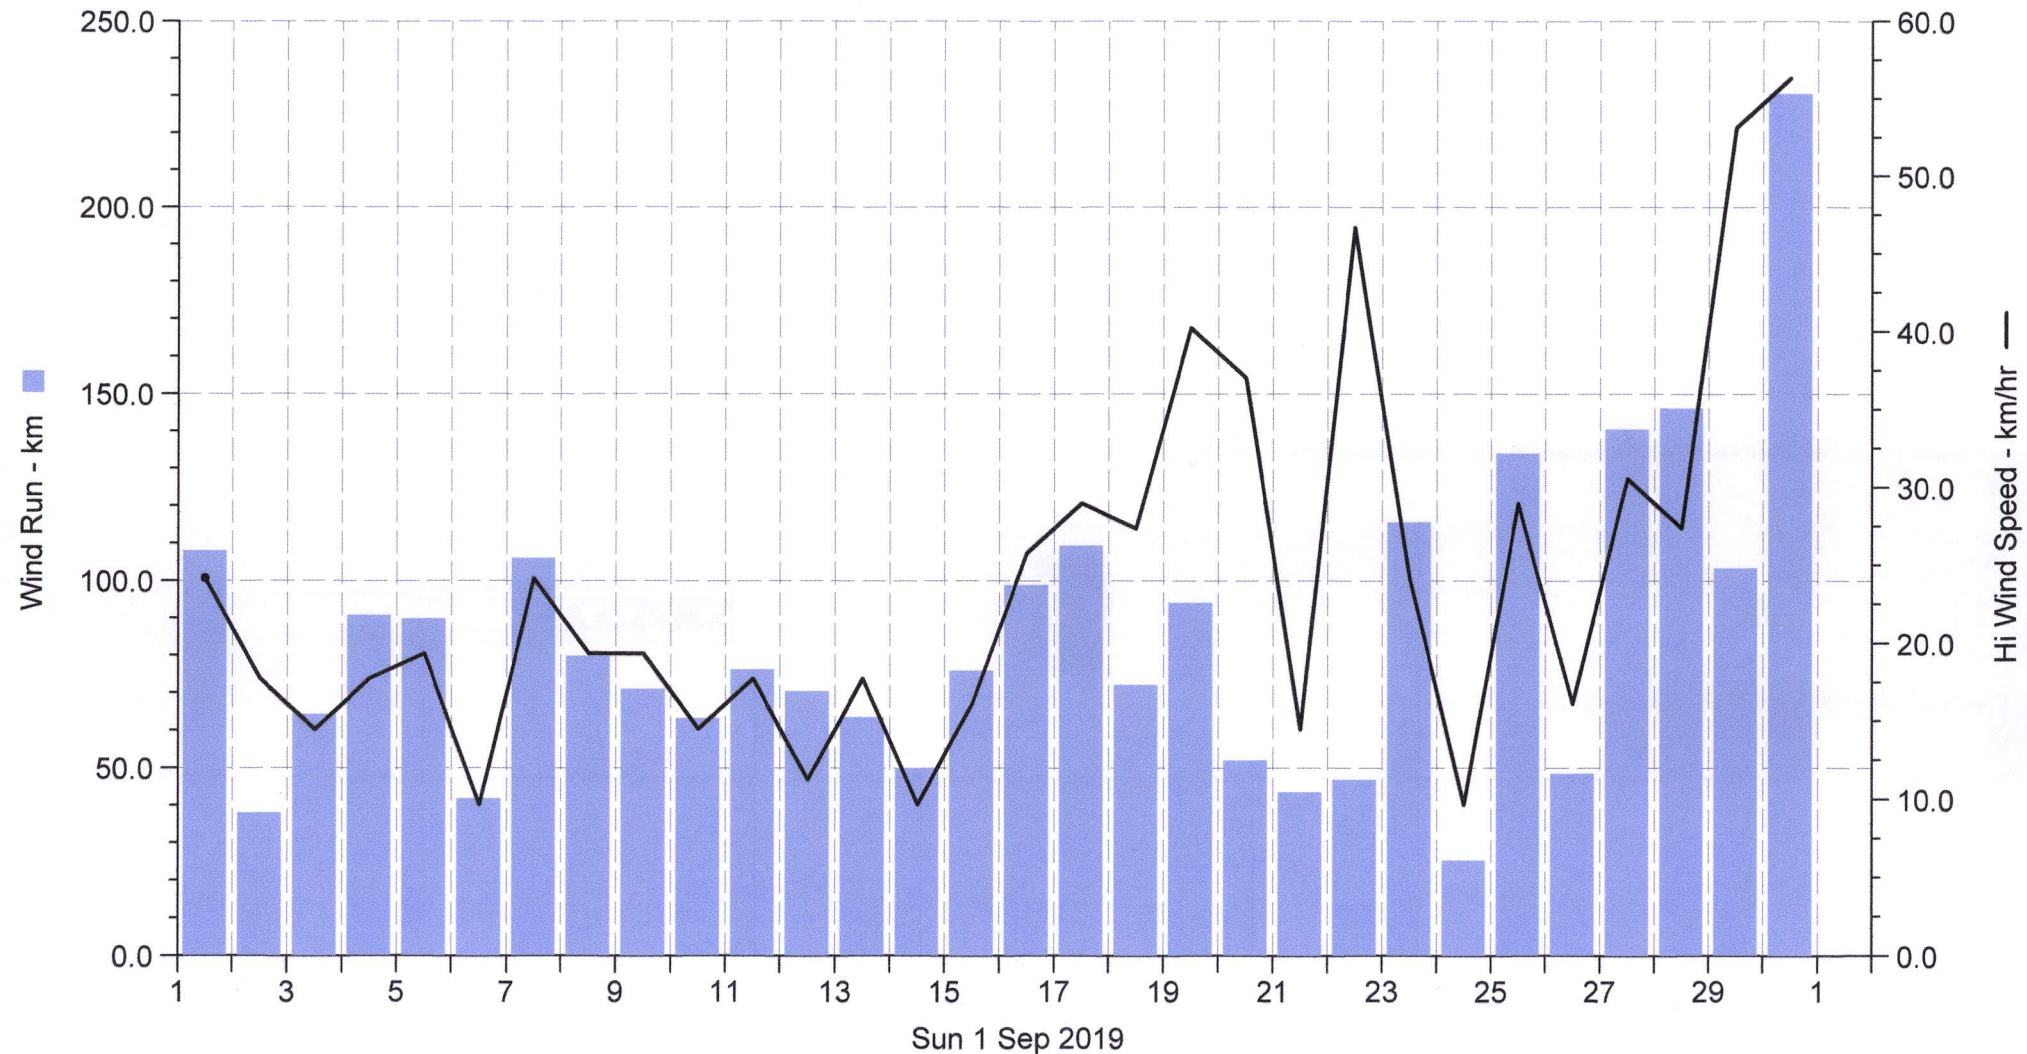

Wetterstation(B) Ossenberg

Wind Run Hi Wind Speed