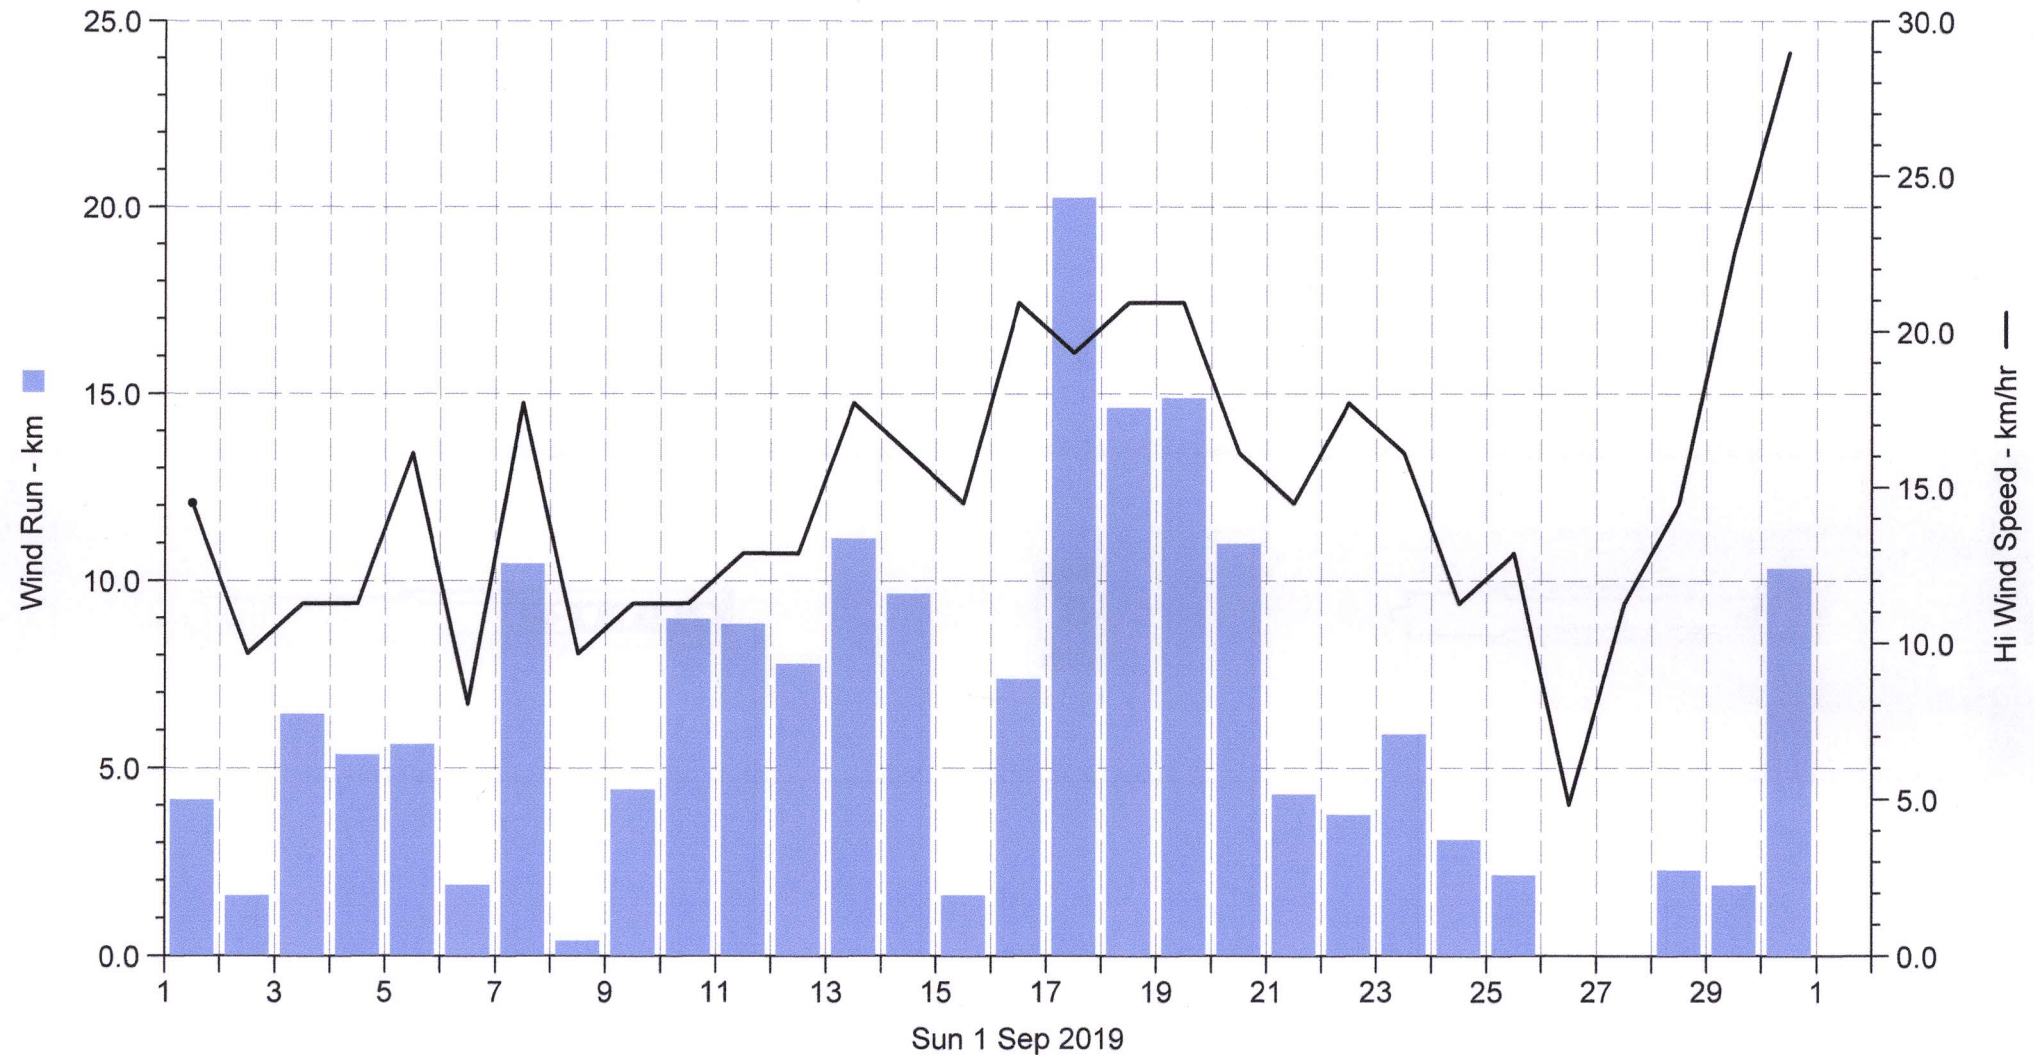

Wetterstation (A) Schulstrasse

■ Wind Run ■ Hi Wind Speed