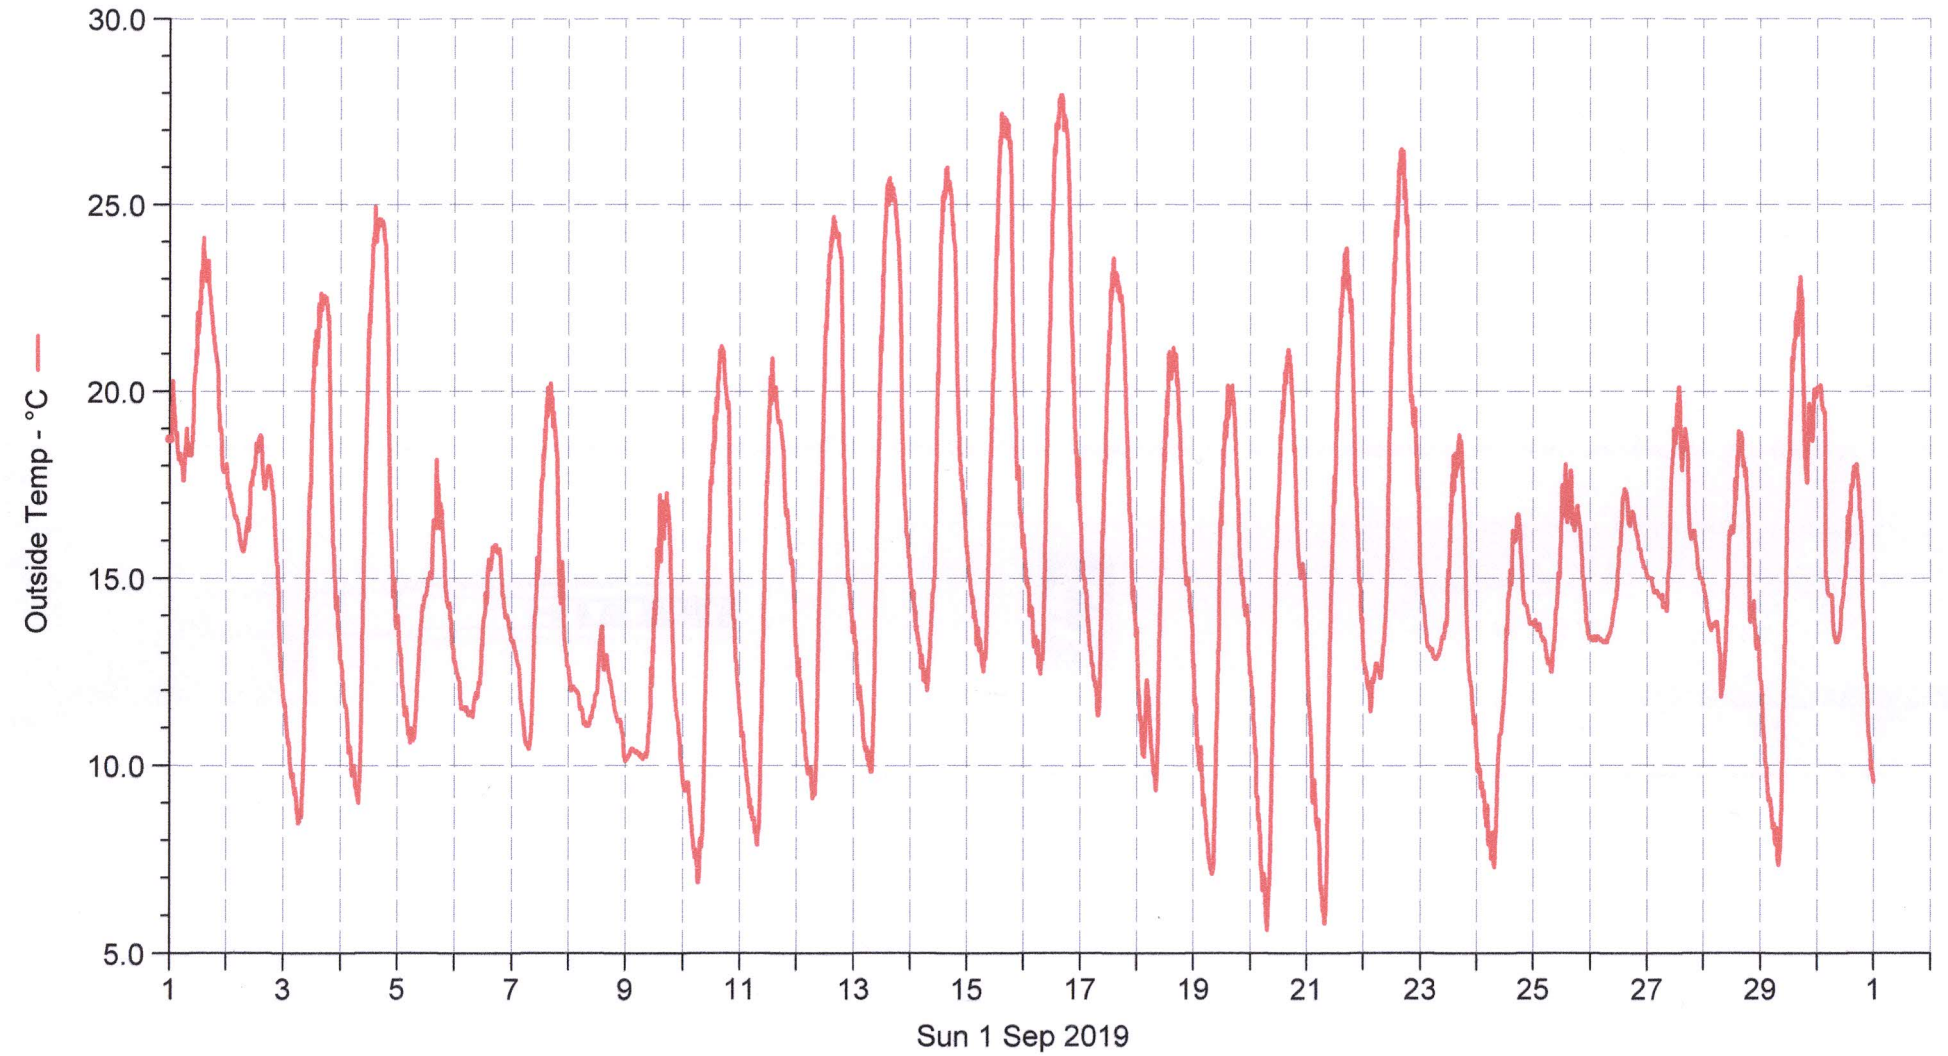

Wetterstation(B) Ossenberg

■ Outside Temp