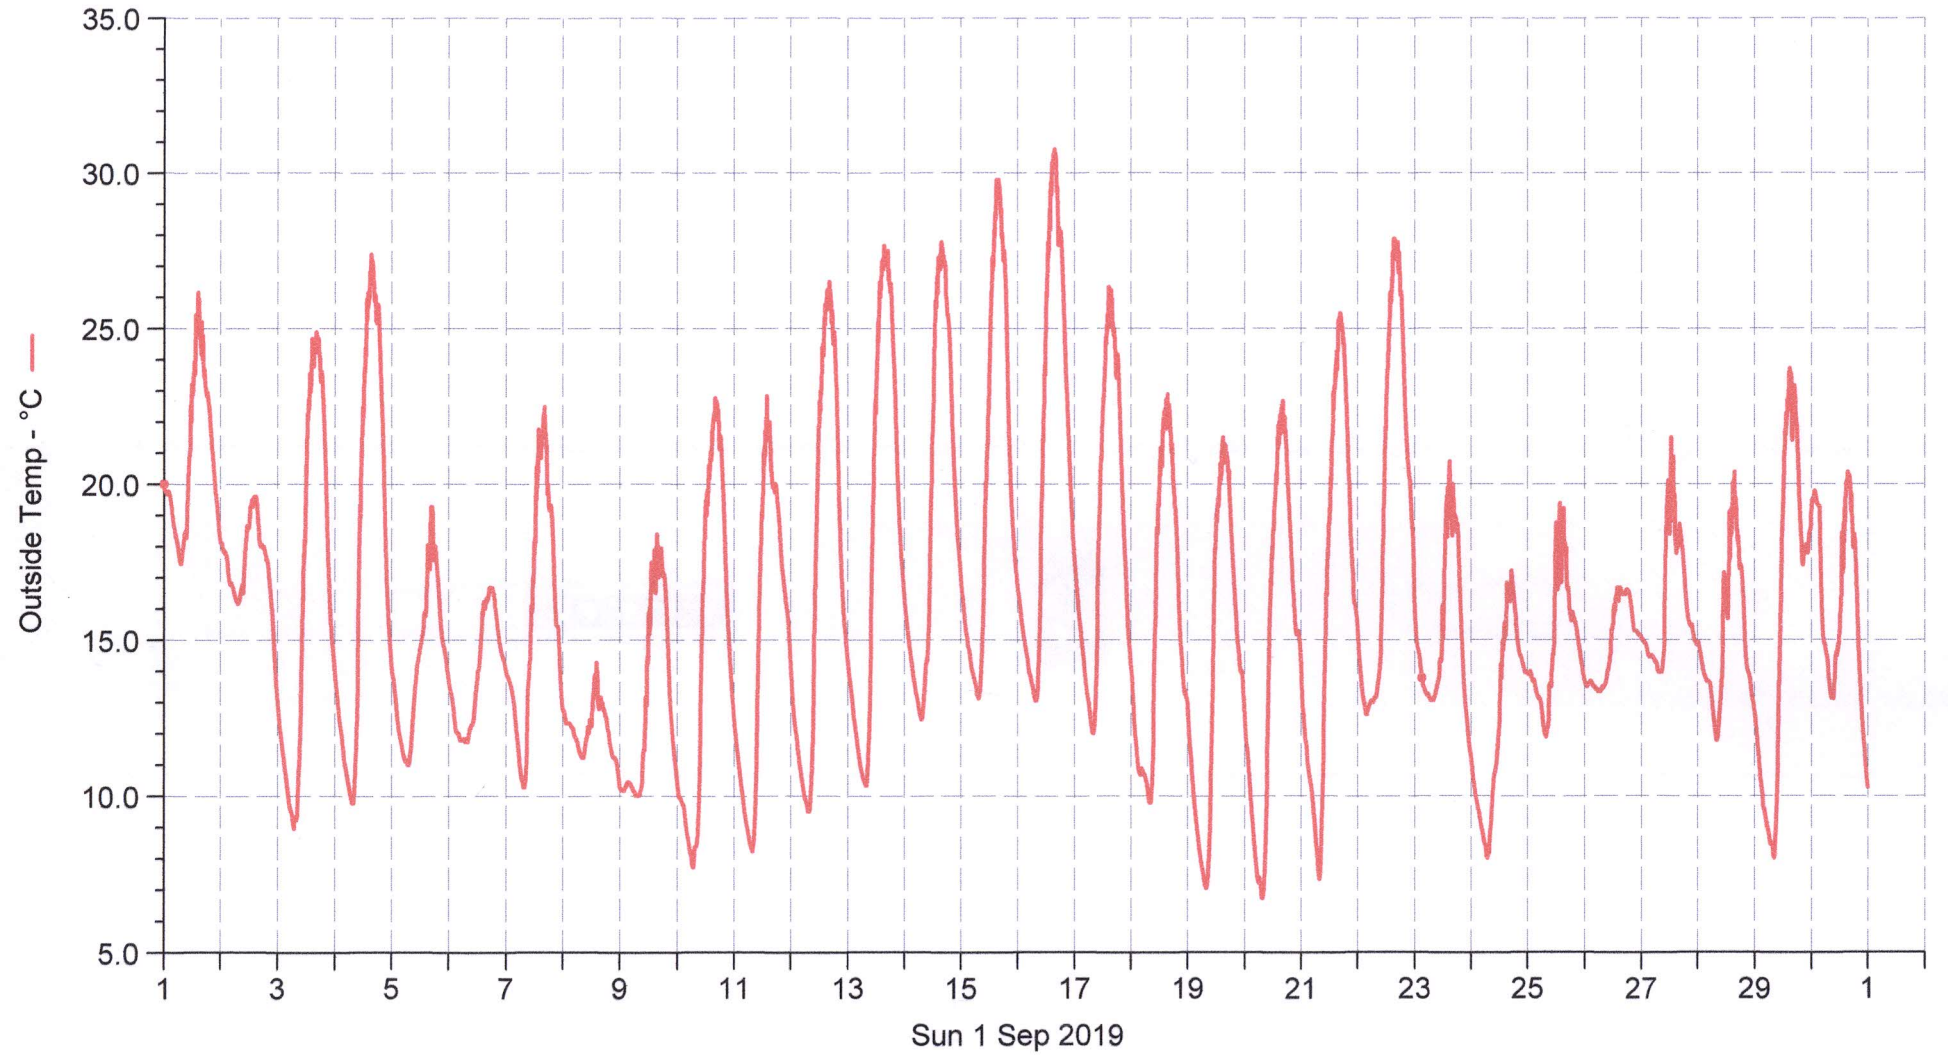

Wetterstation (A) Schulstrasse

■ Outside Temp