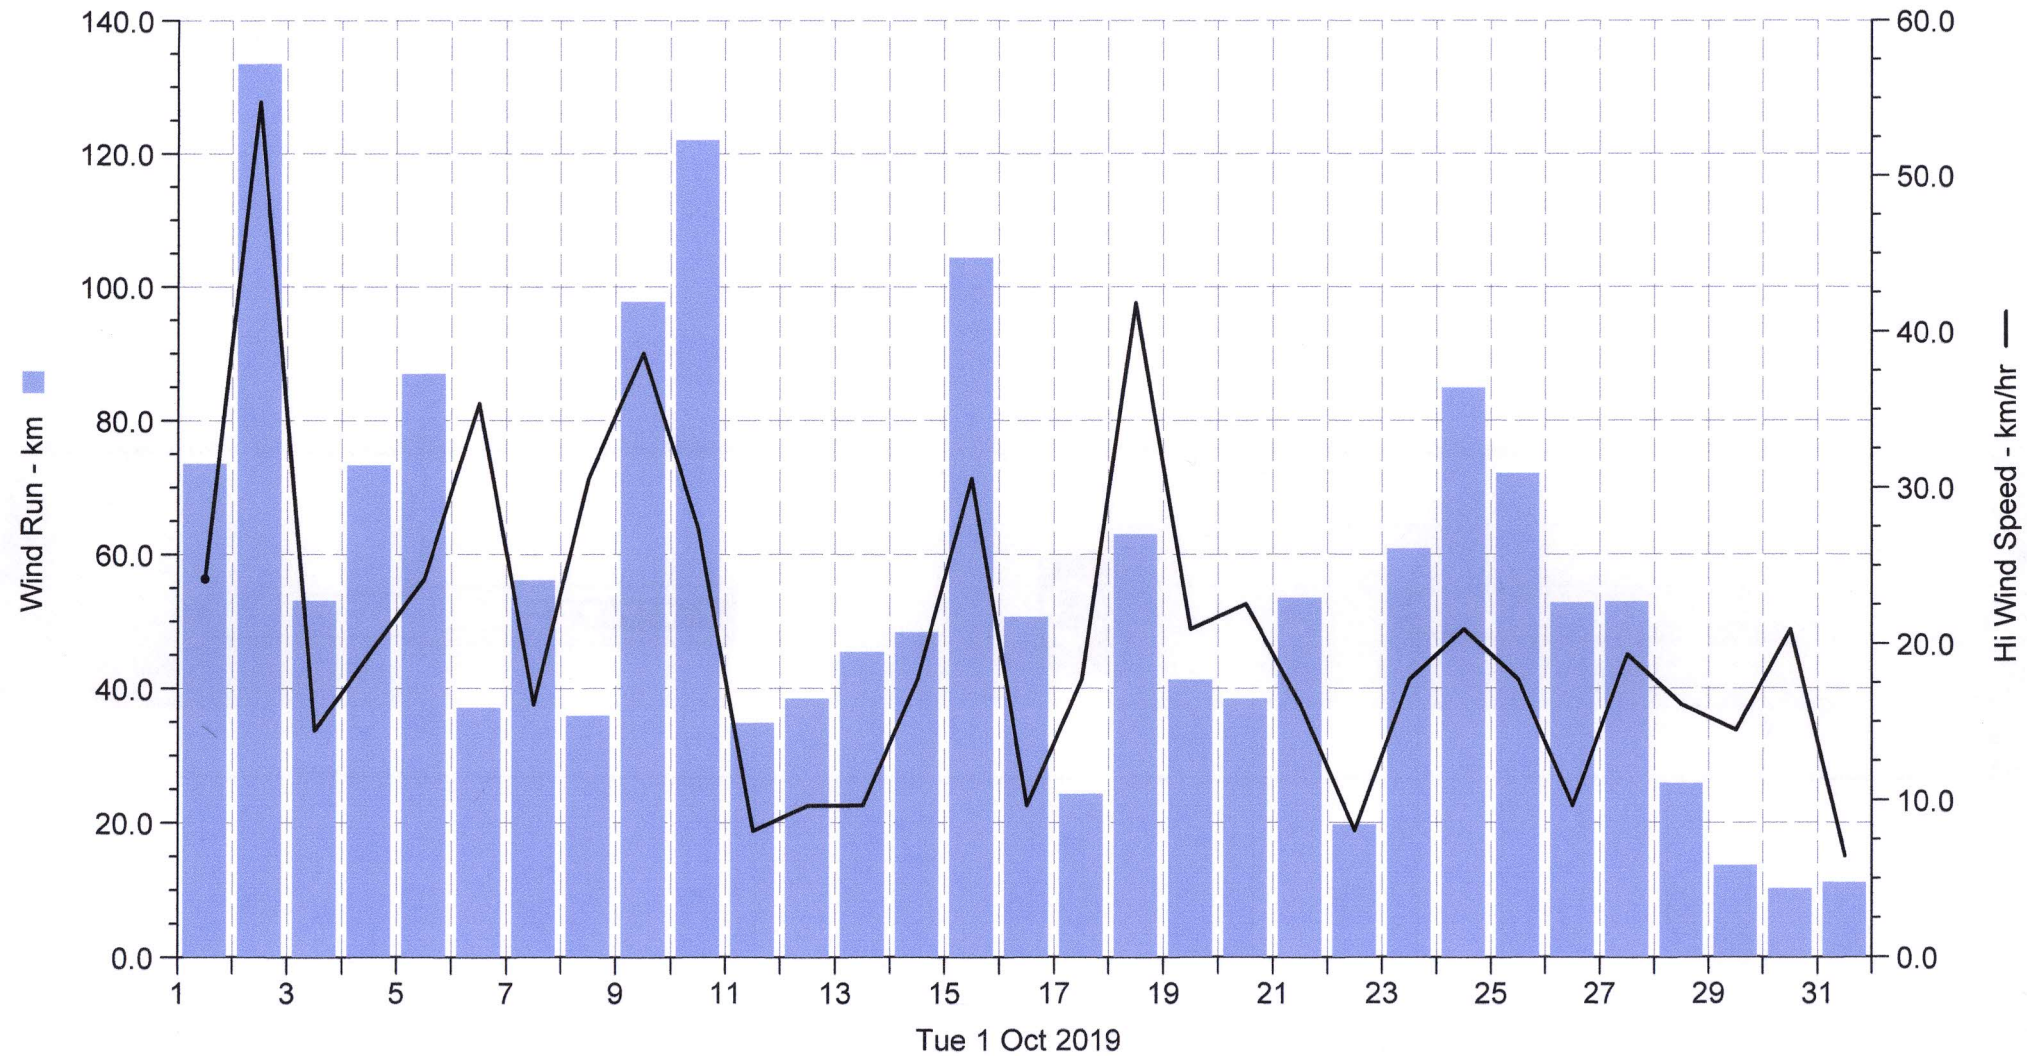

Wetterstation(B) Ossenberg

Wind Run Hi Wind Speed