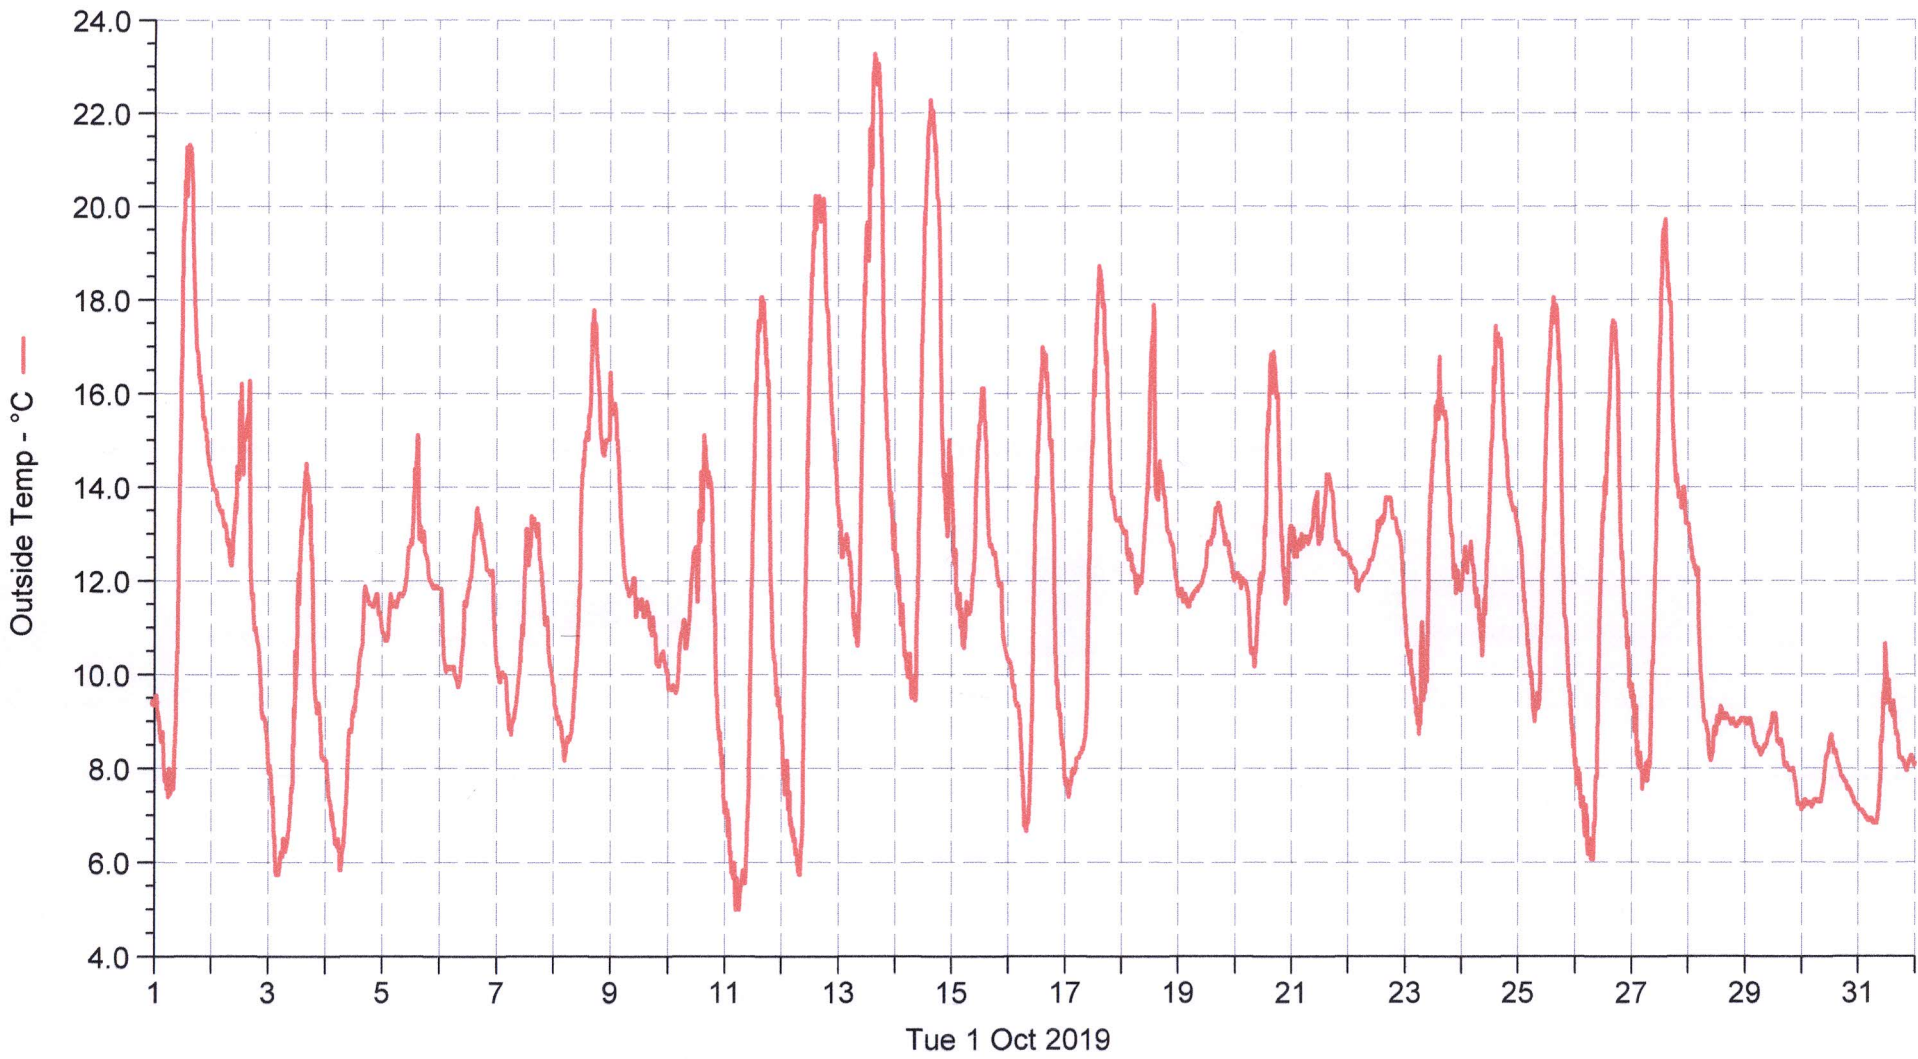

Wetterstation(B) Ossenberg

■ Outside Temp