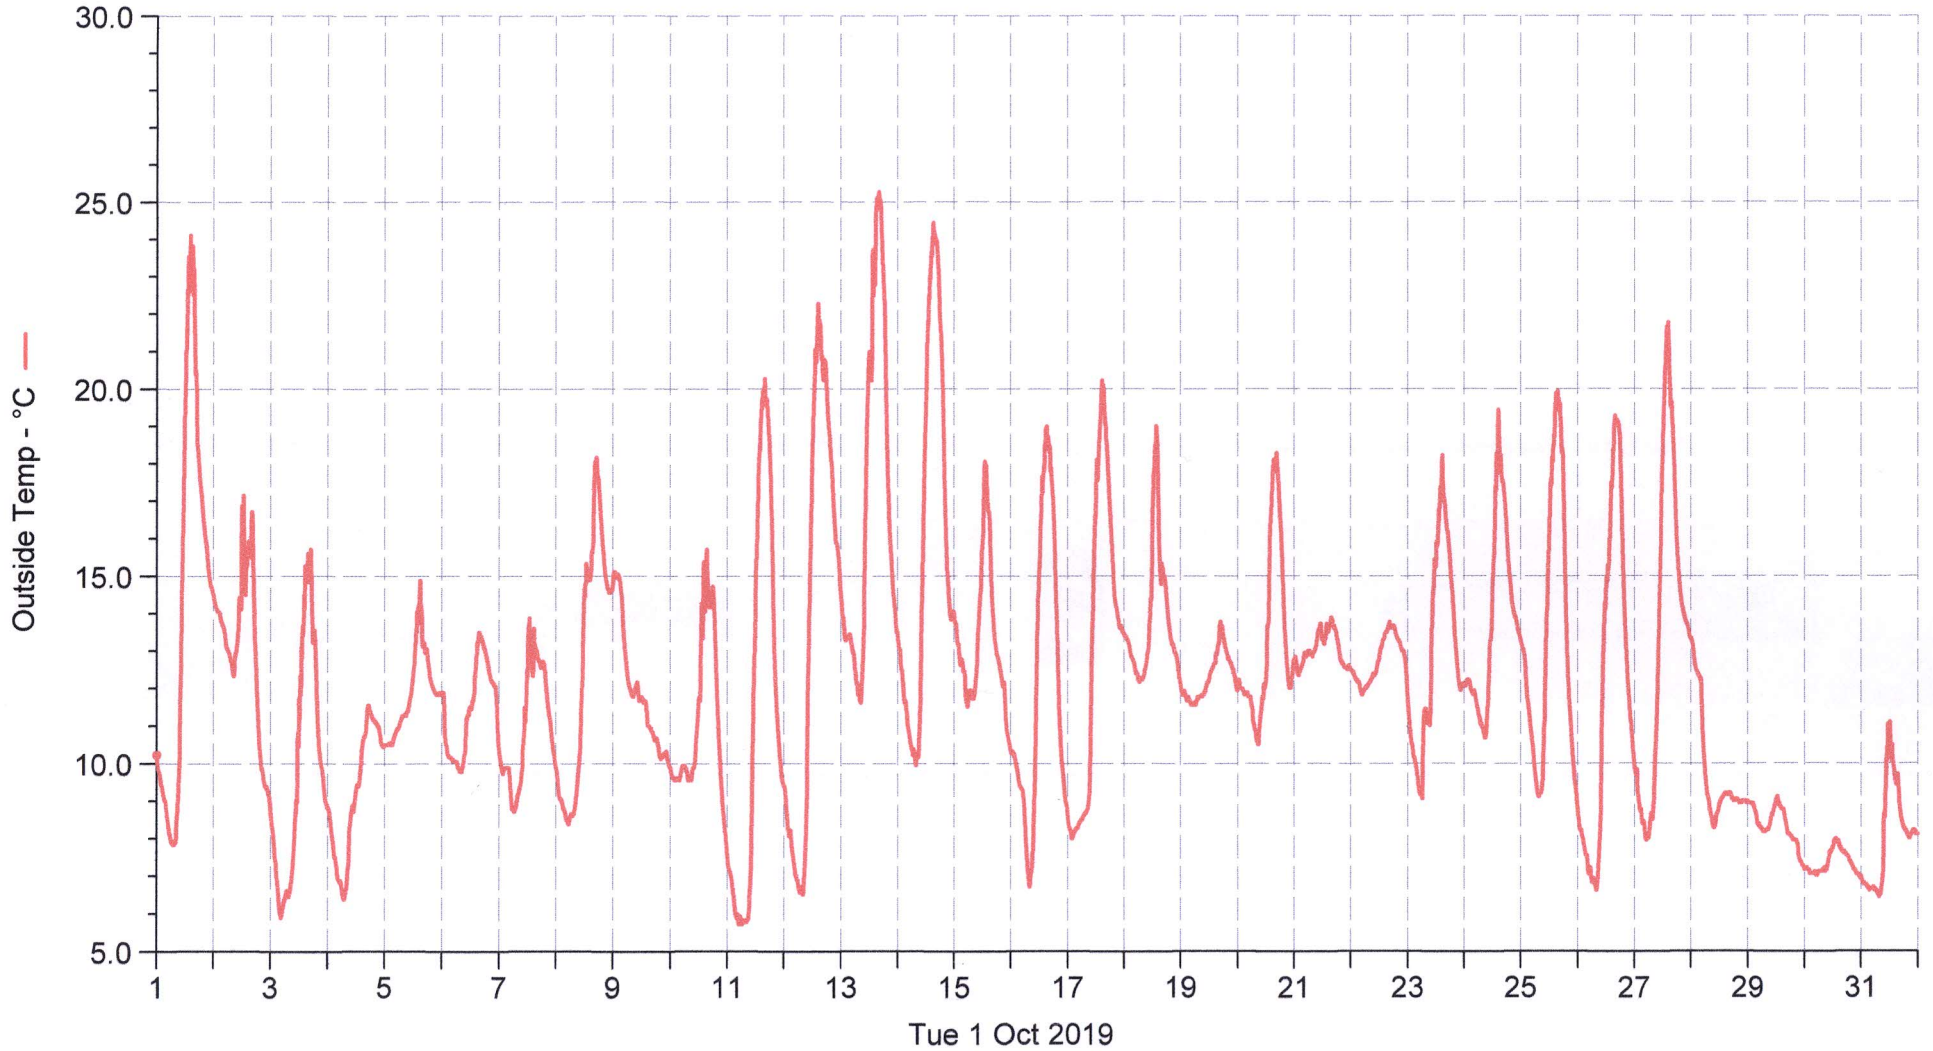

Wetterstation (A) Schulstrasse

■ Outside Temp