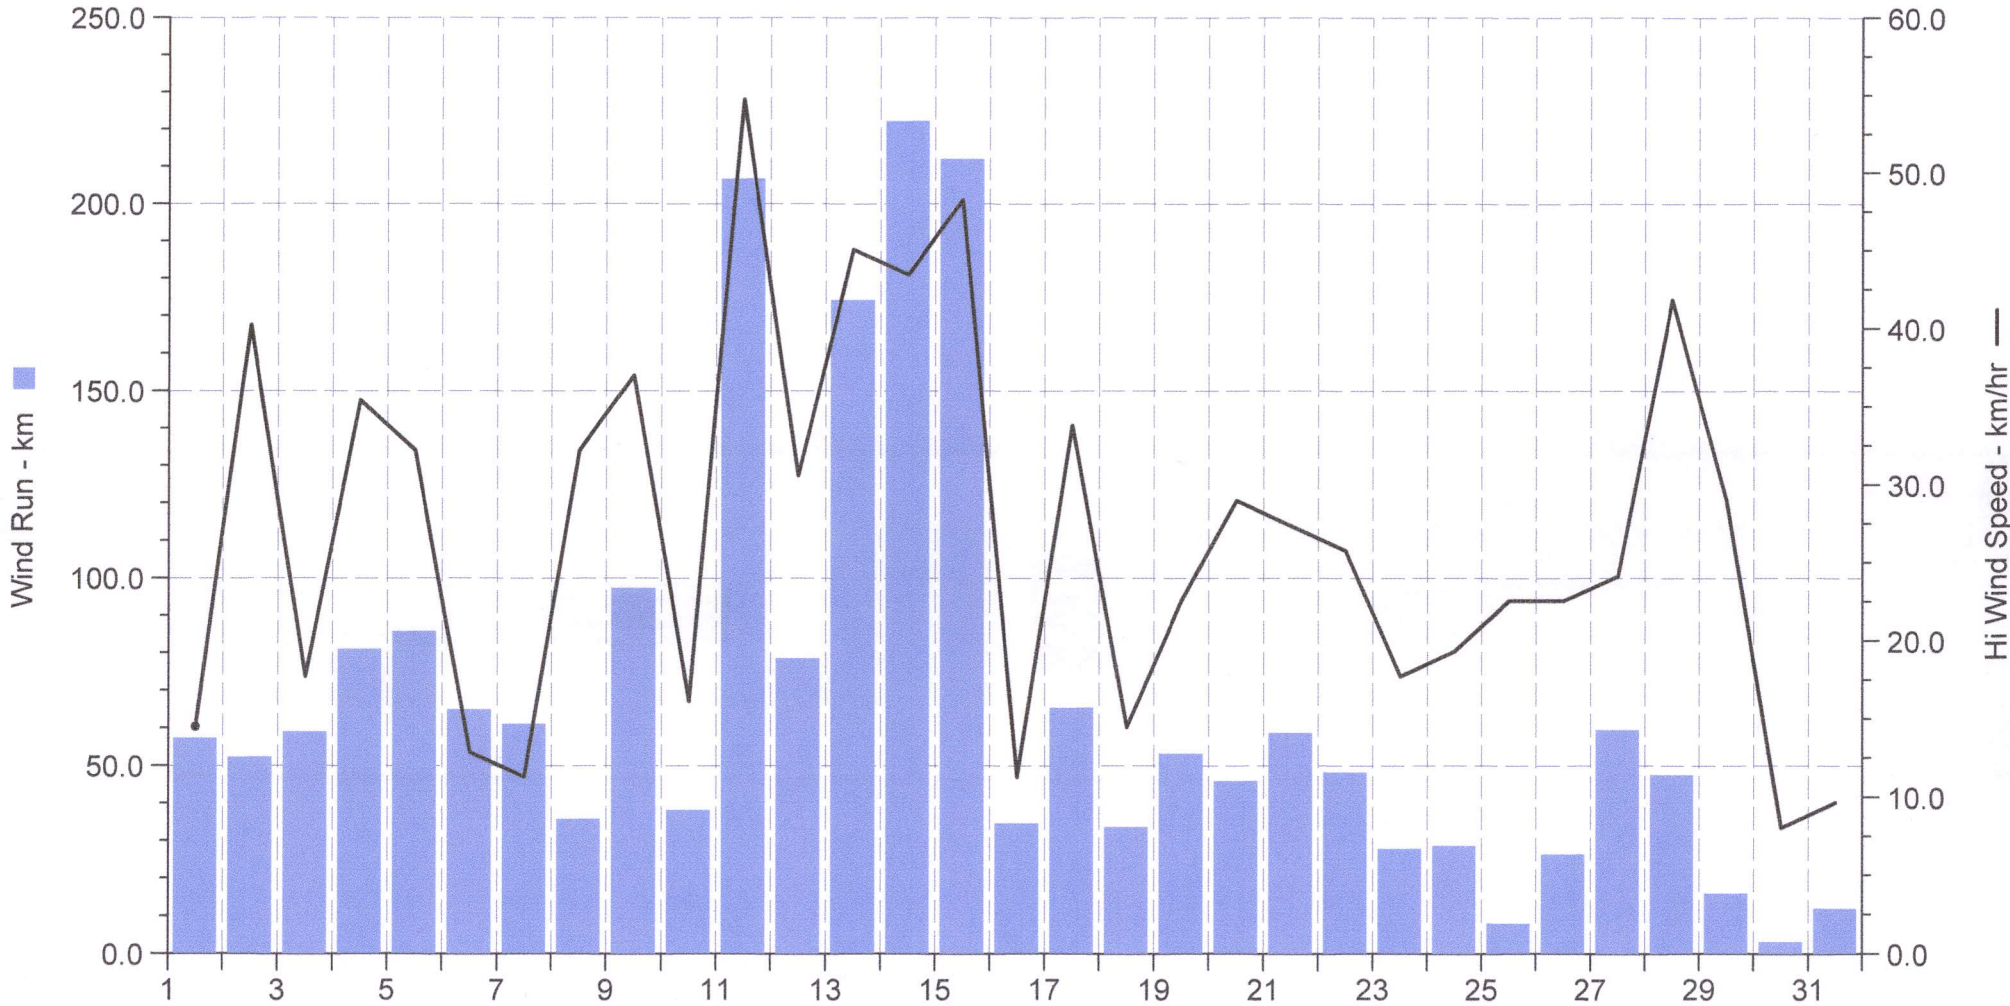

Wetterstation(B) Ossenberg

Wind Run Hi Wind Speed