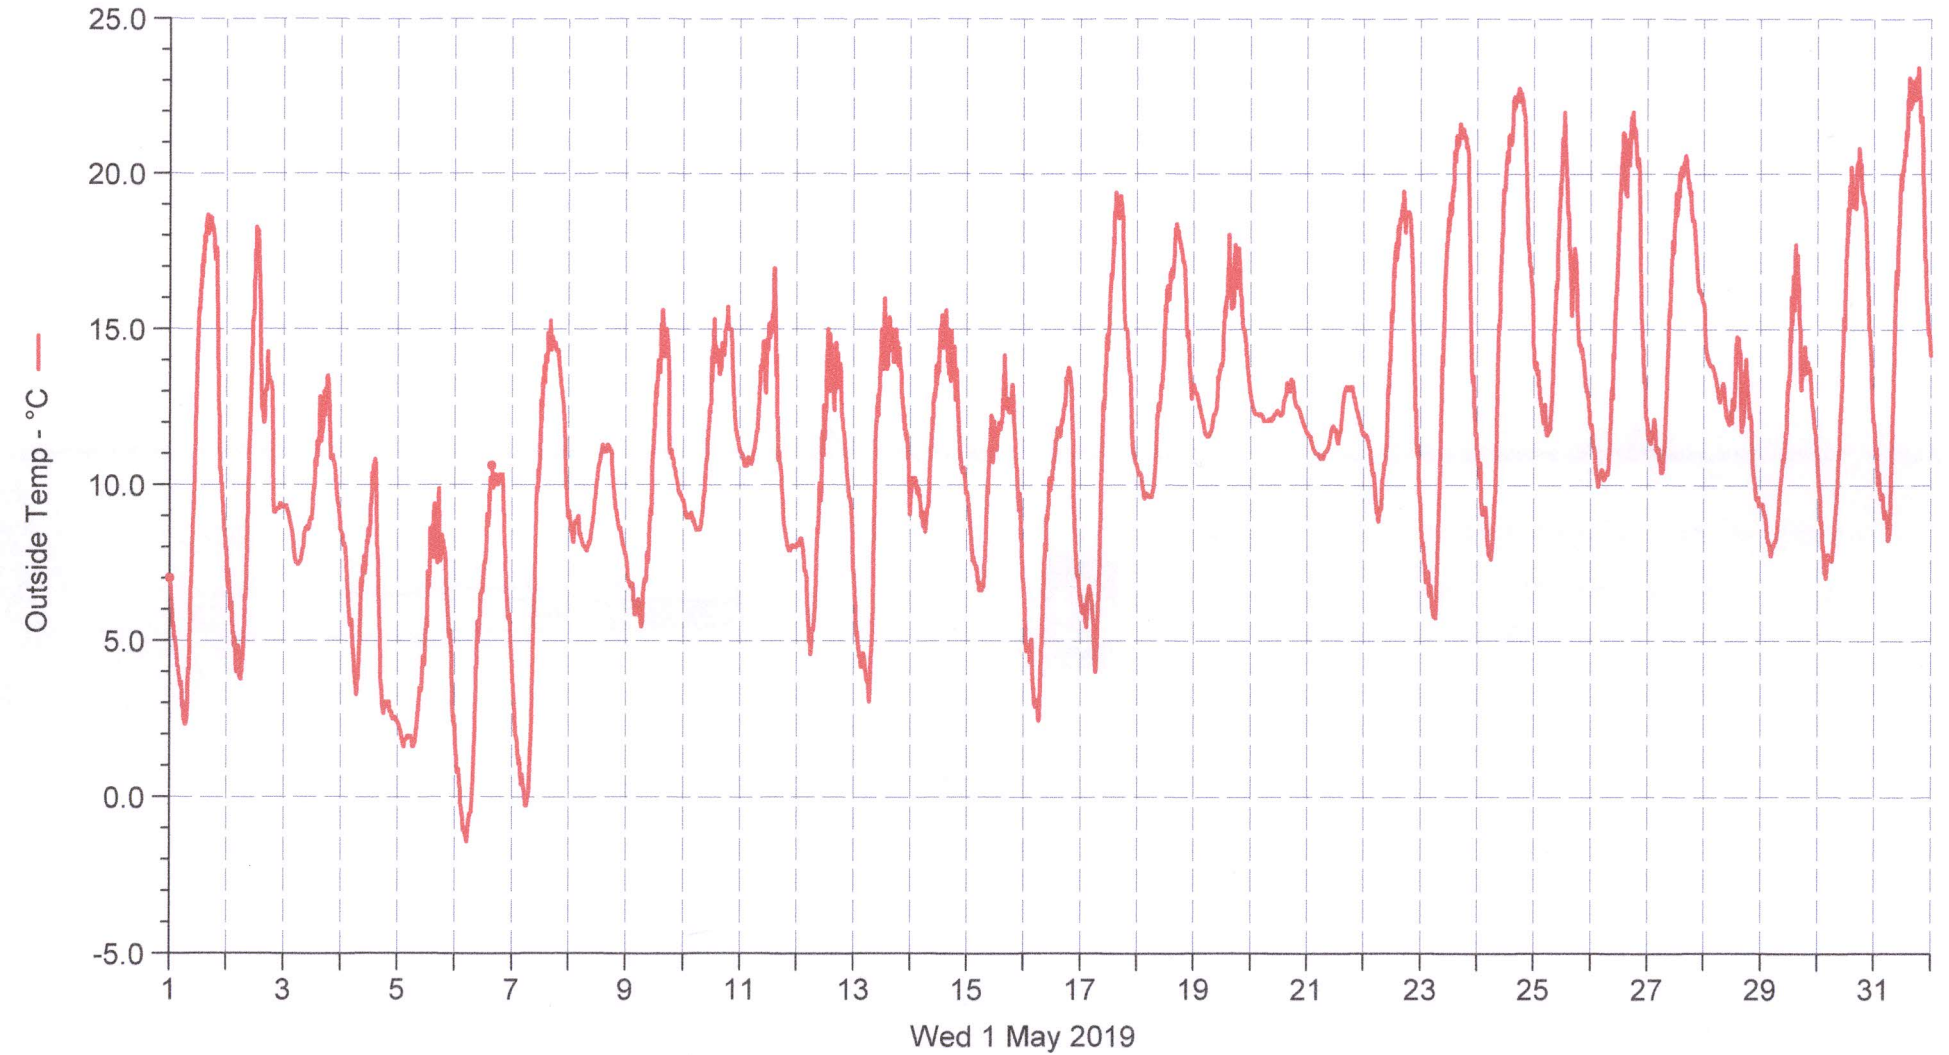

# Wetterstation(B) Ossenberg

■ Outside Temp