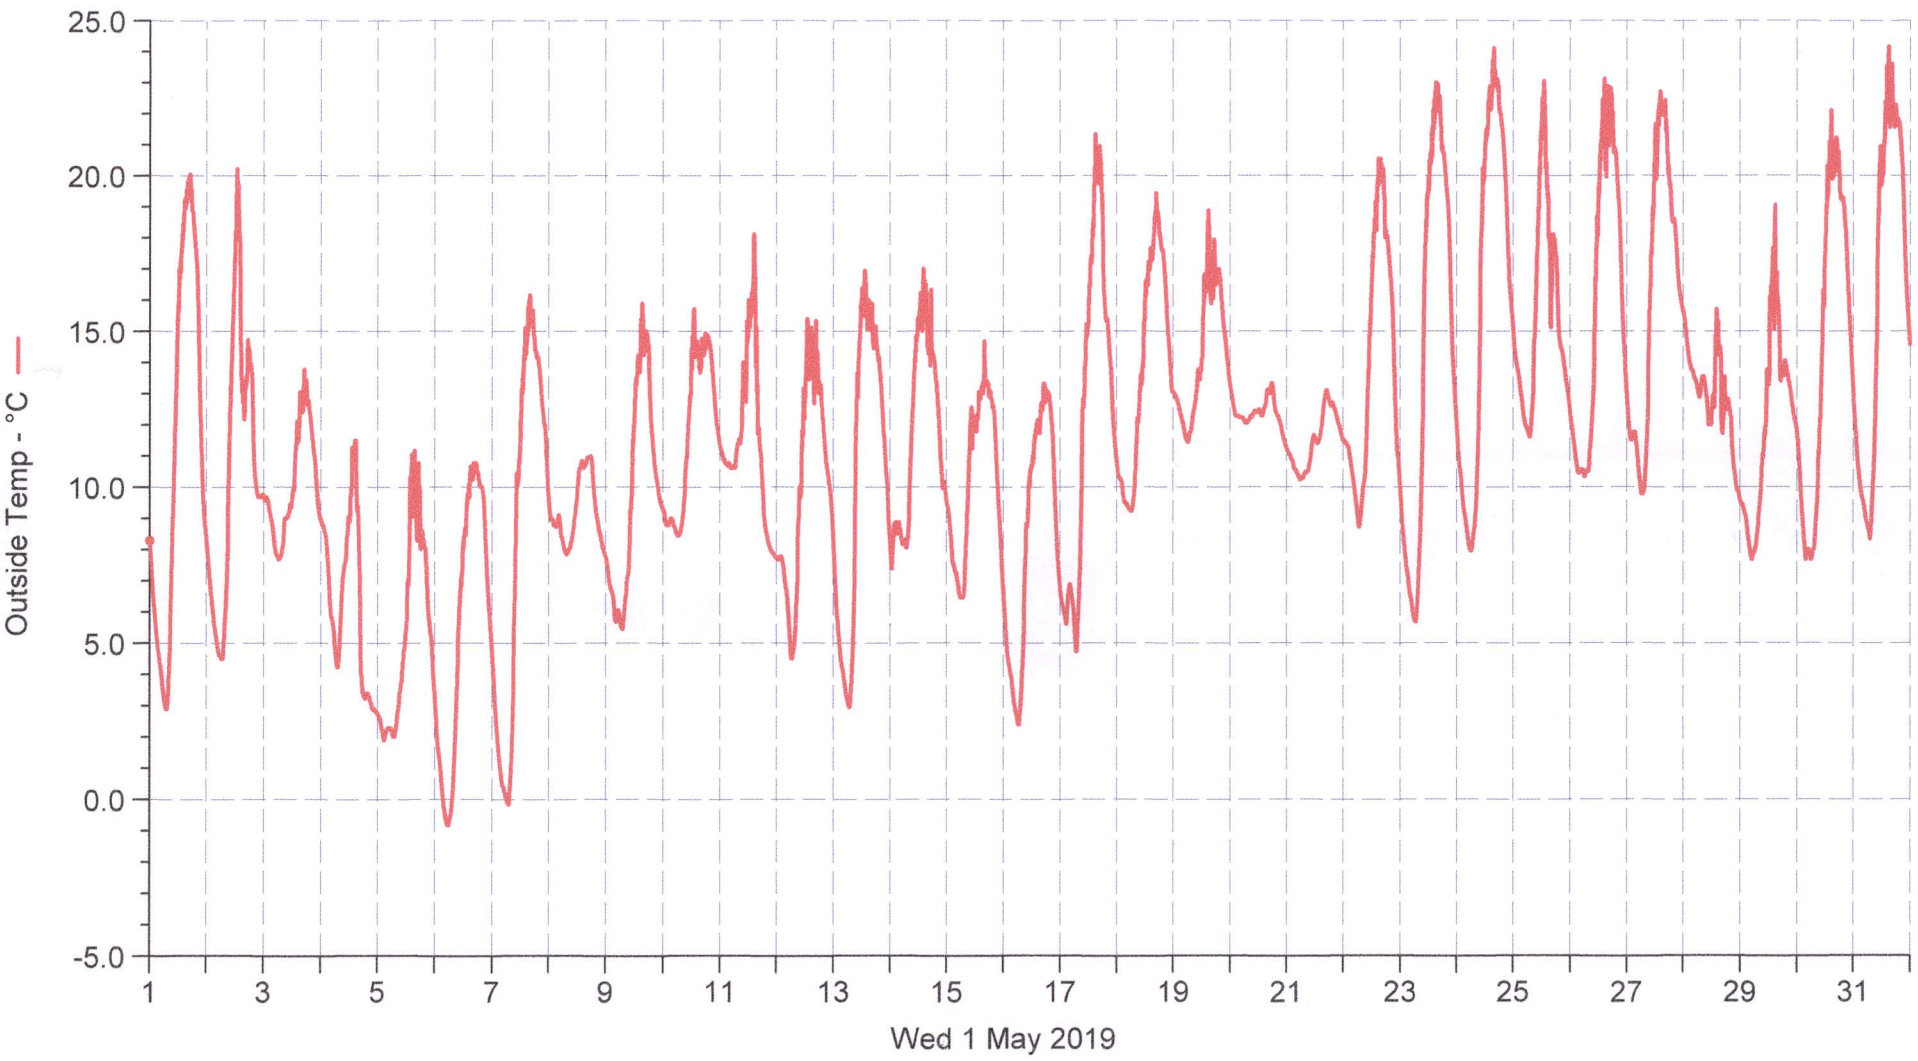

Wetterstation (A) Schulstrasse

■ Outside Temp