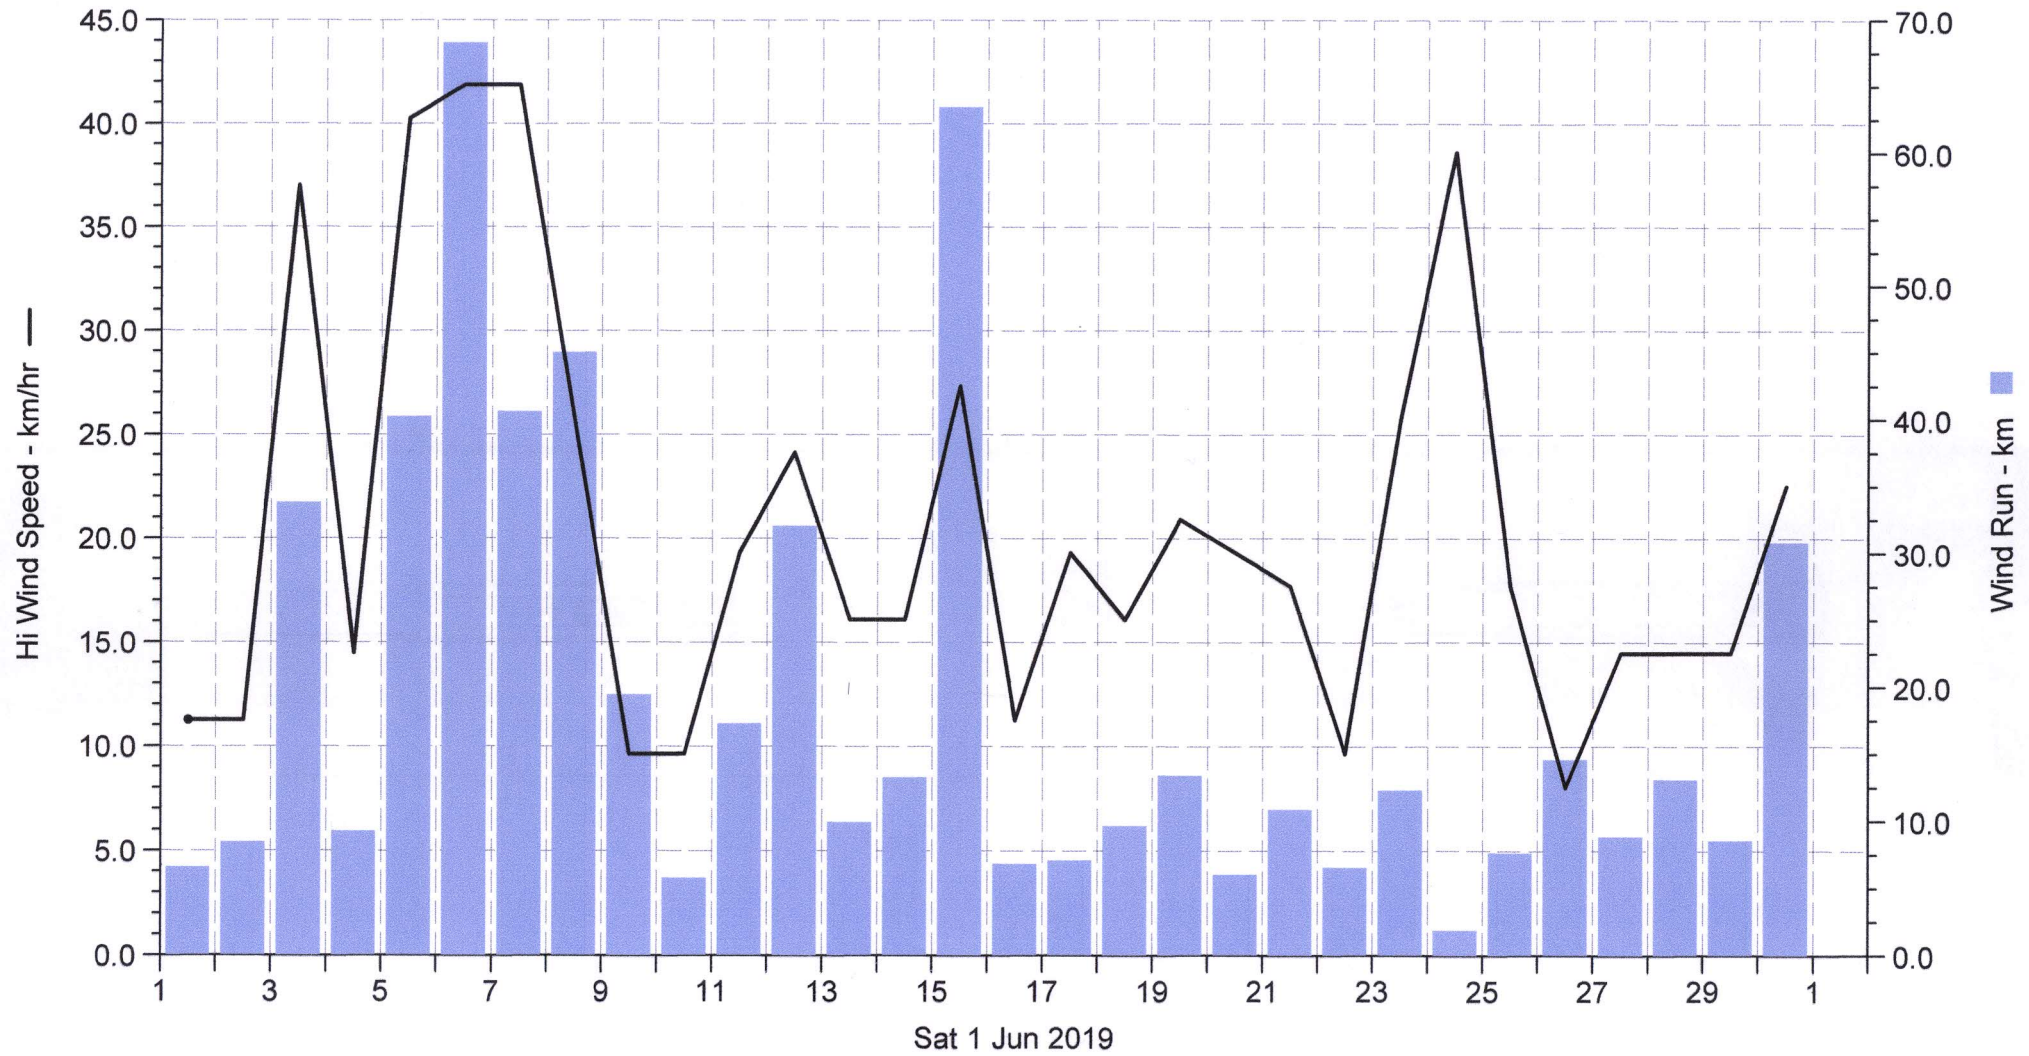

Wetterstation(B) Ossenberg

Wind Run Hi Wind Speed