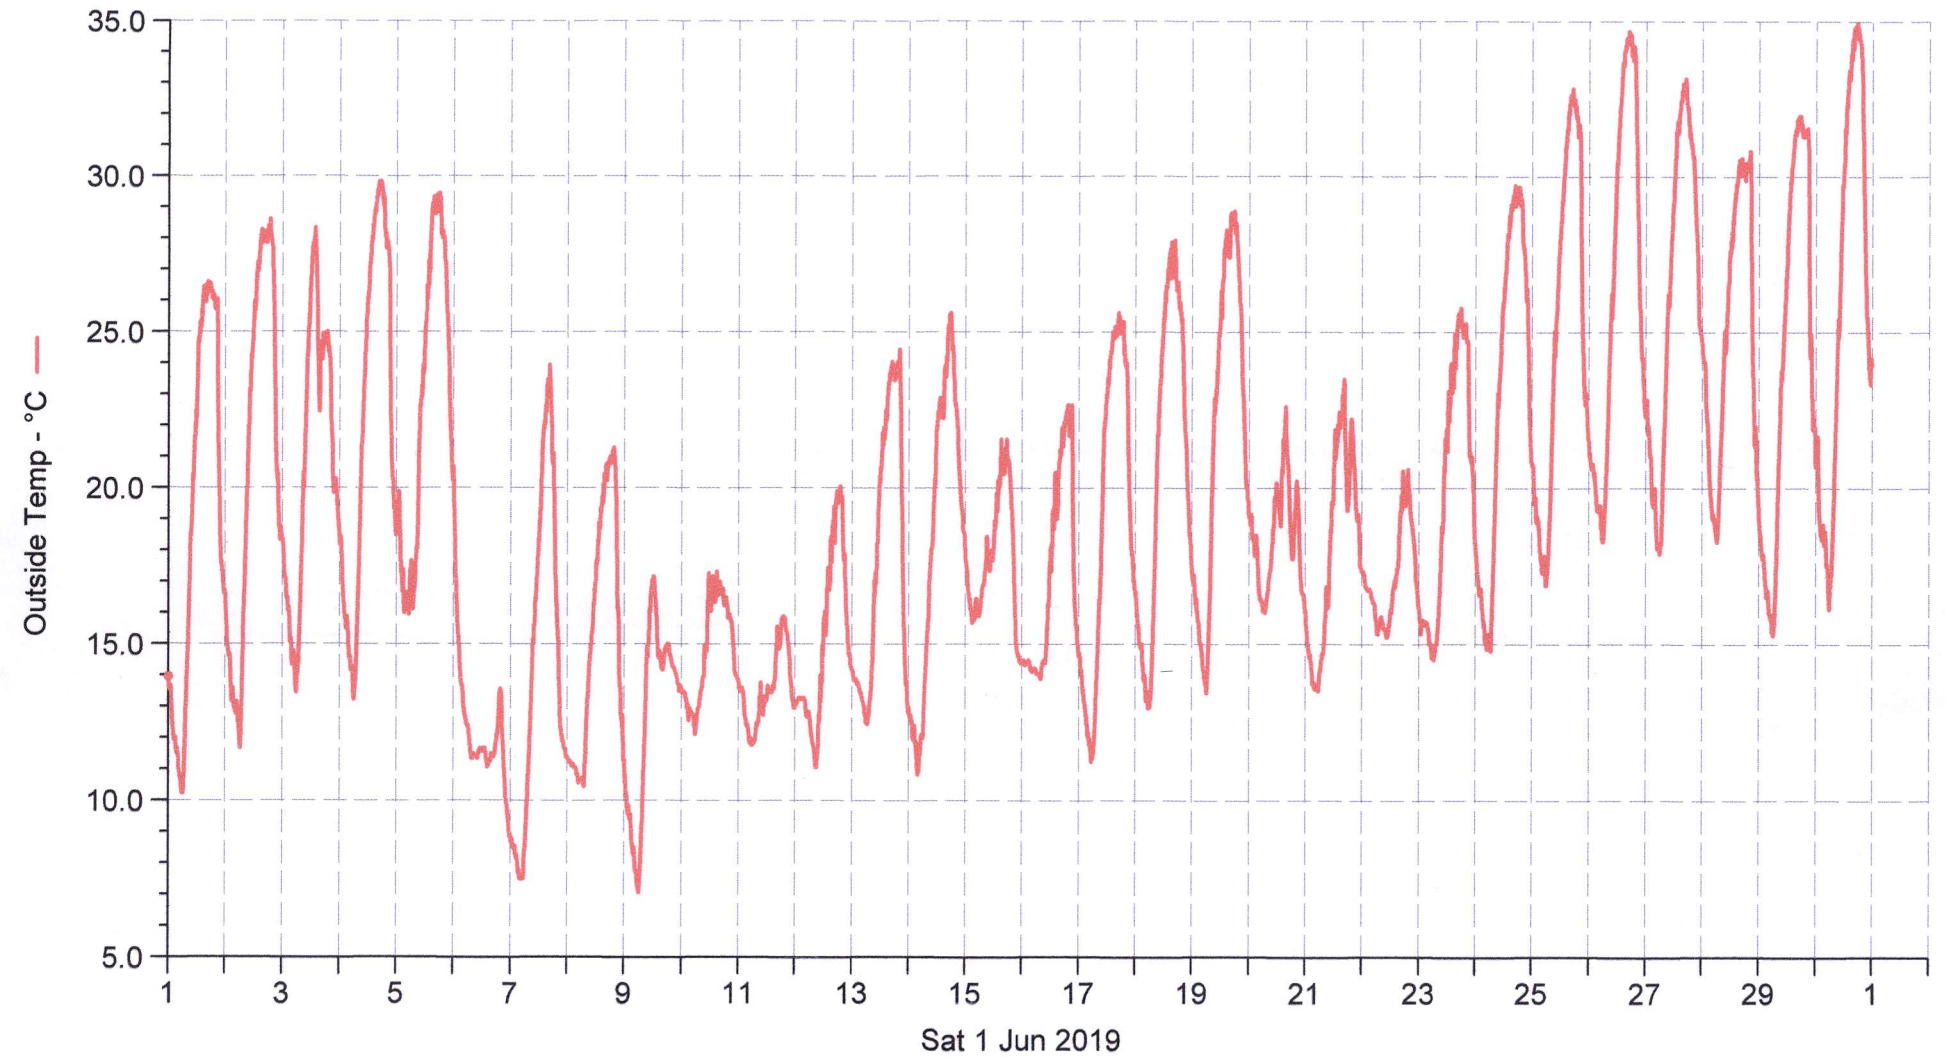

Wetterstation(B) Ossenberg

■ Outside Temp