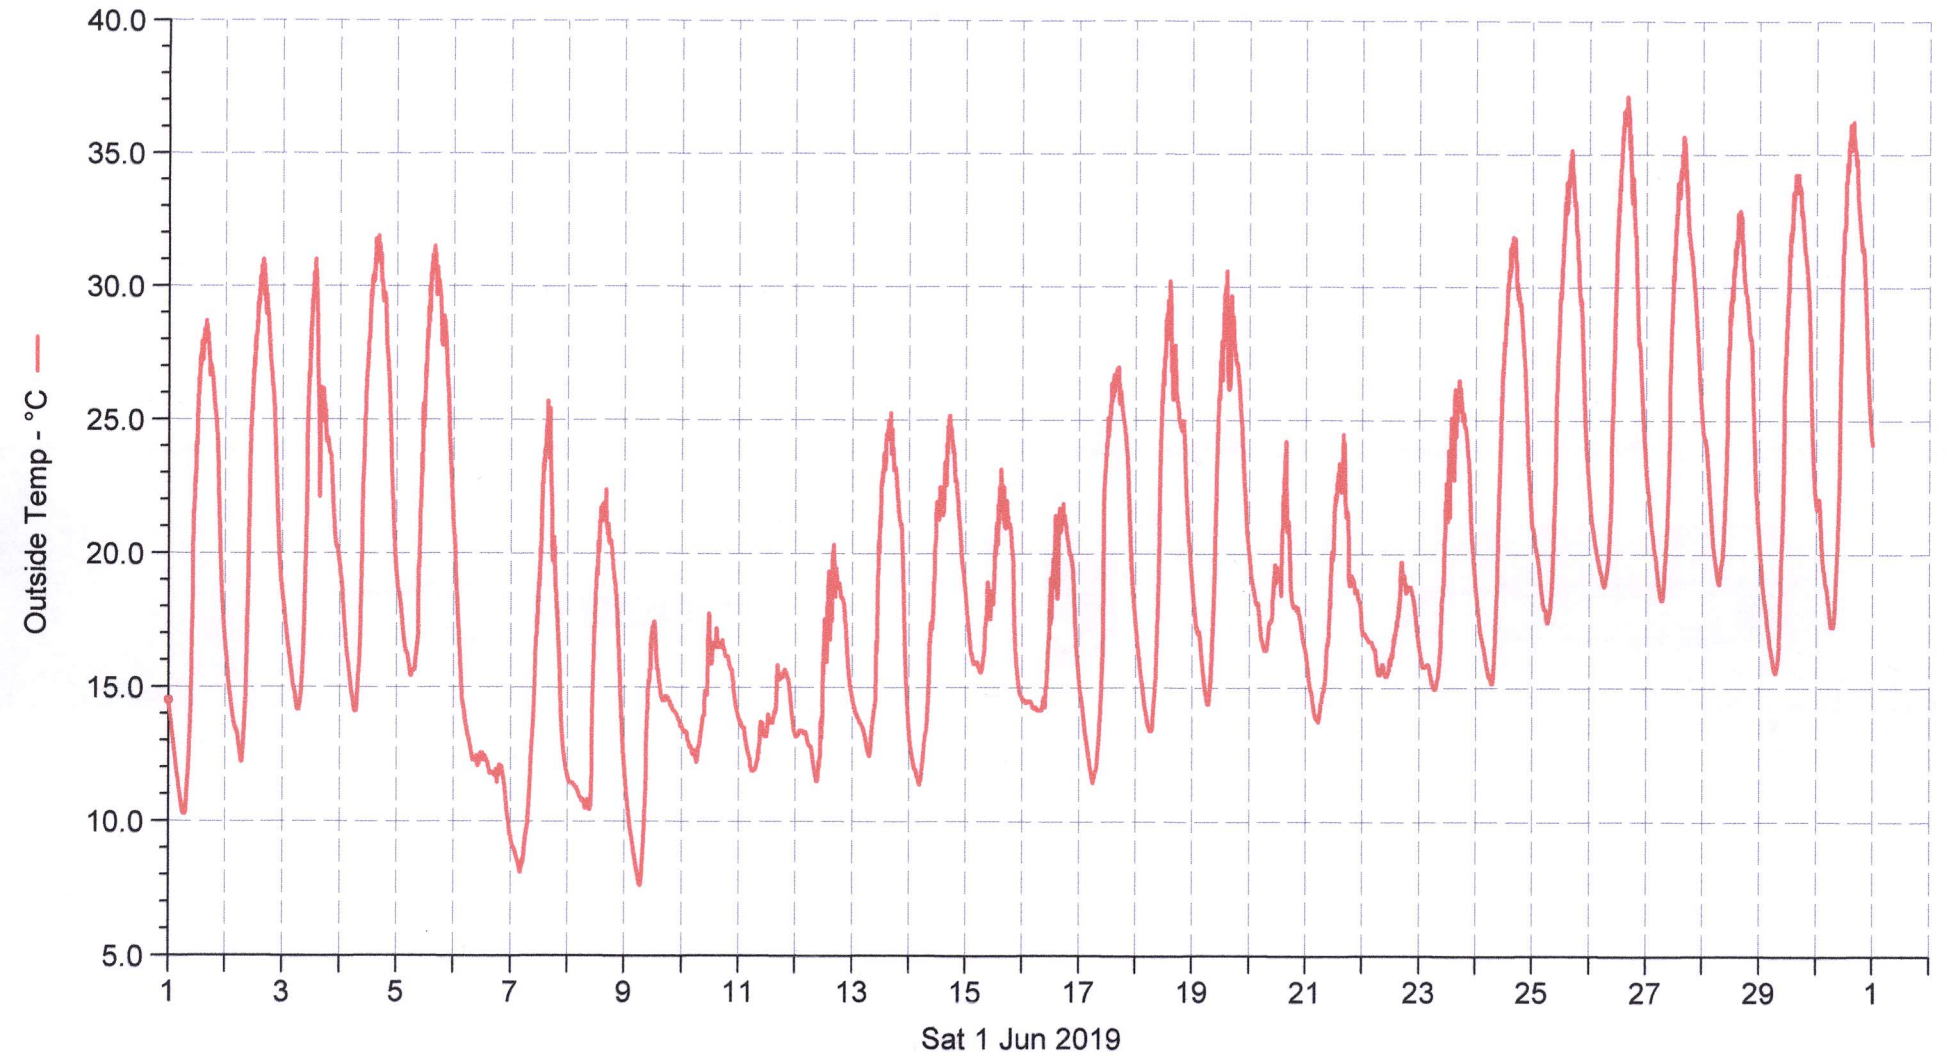

Wetterstation (A) Schulstrasse

■ Outside Temp