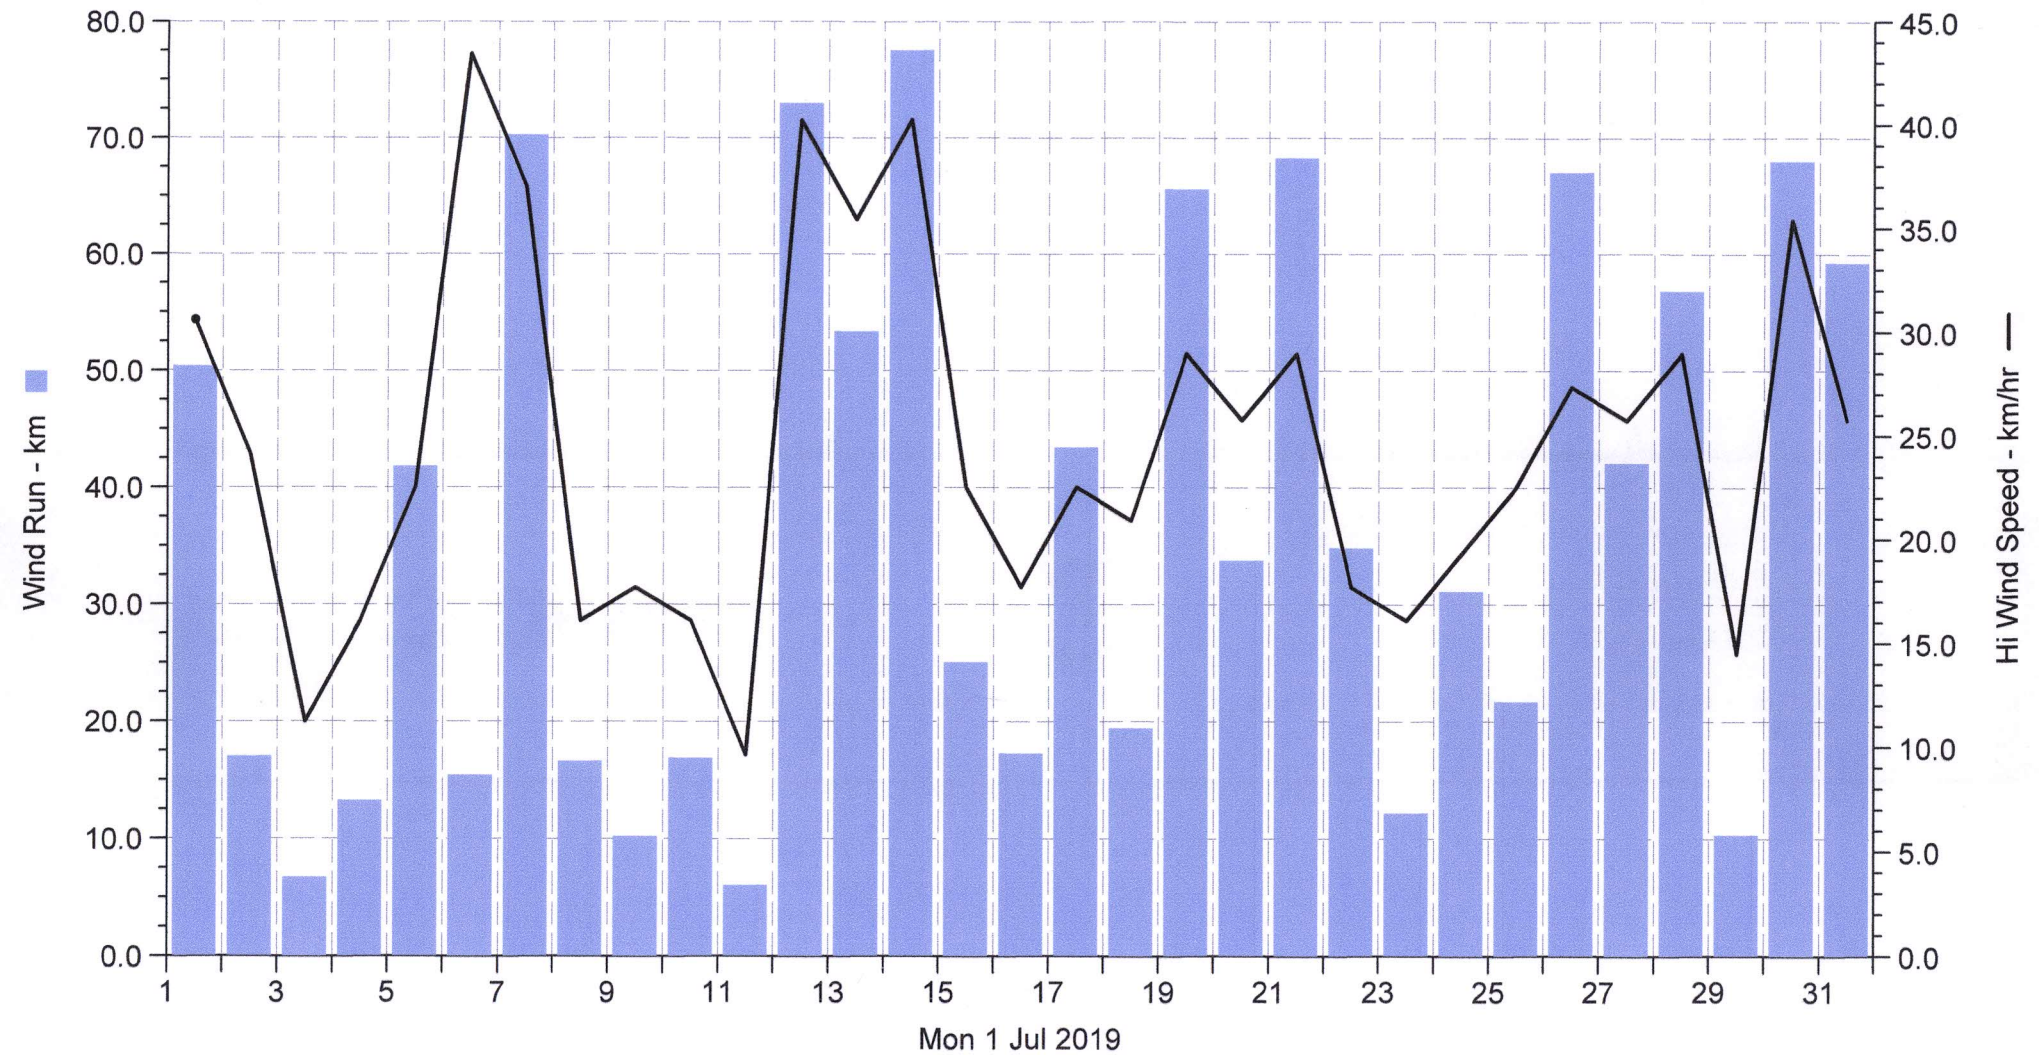

Wetterstation(B) Ossenberg

Wind Run Hi Wind Speed