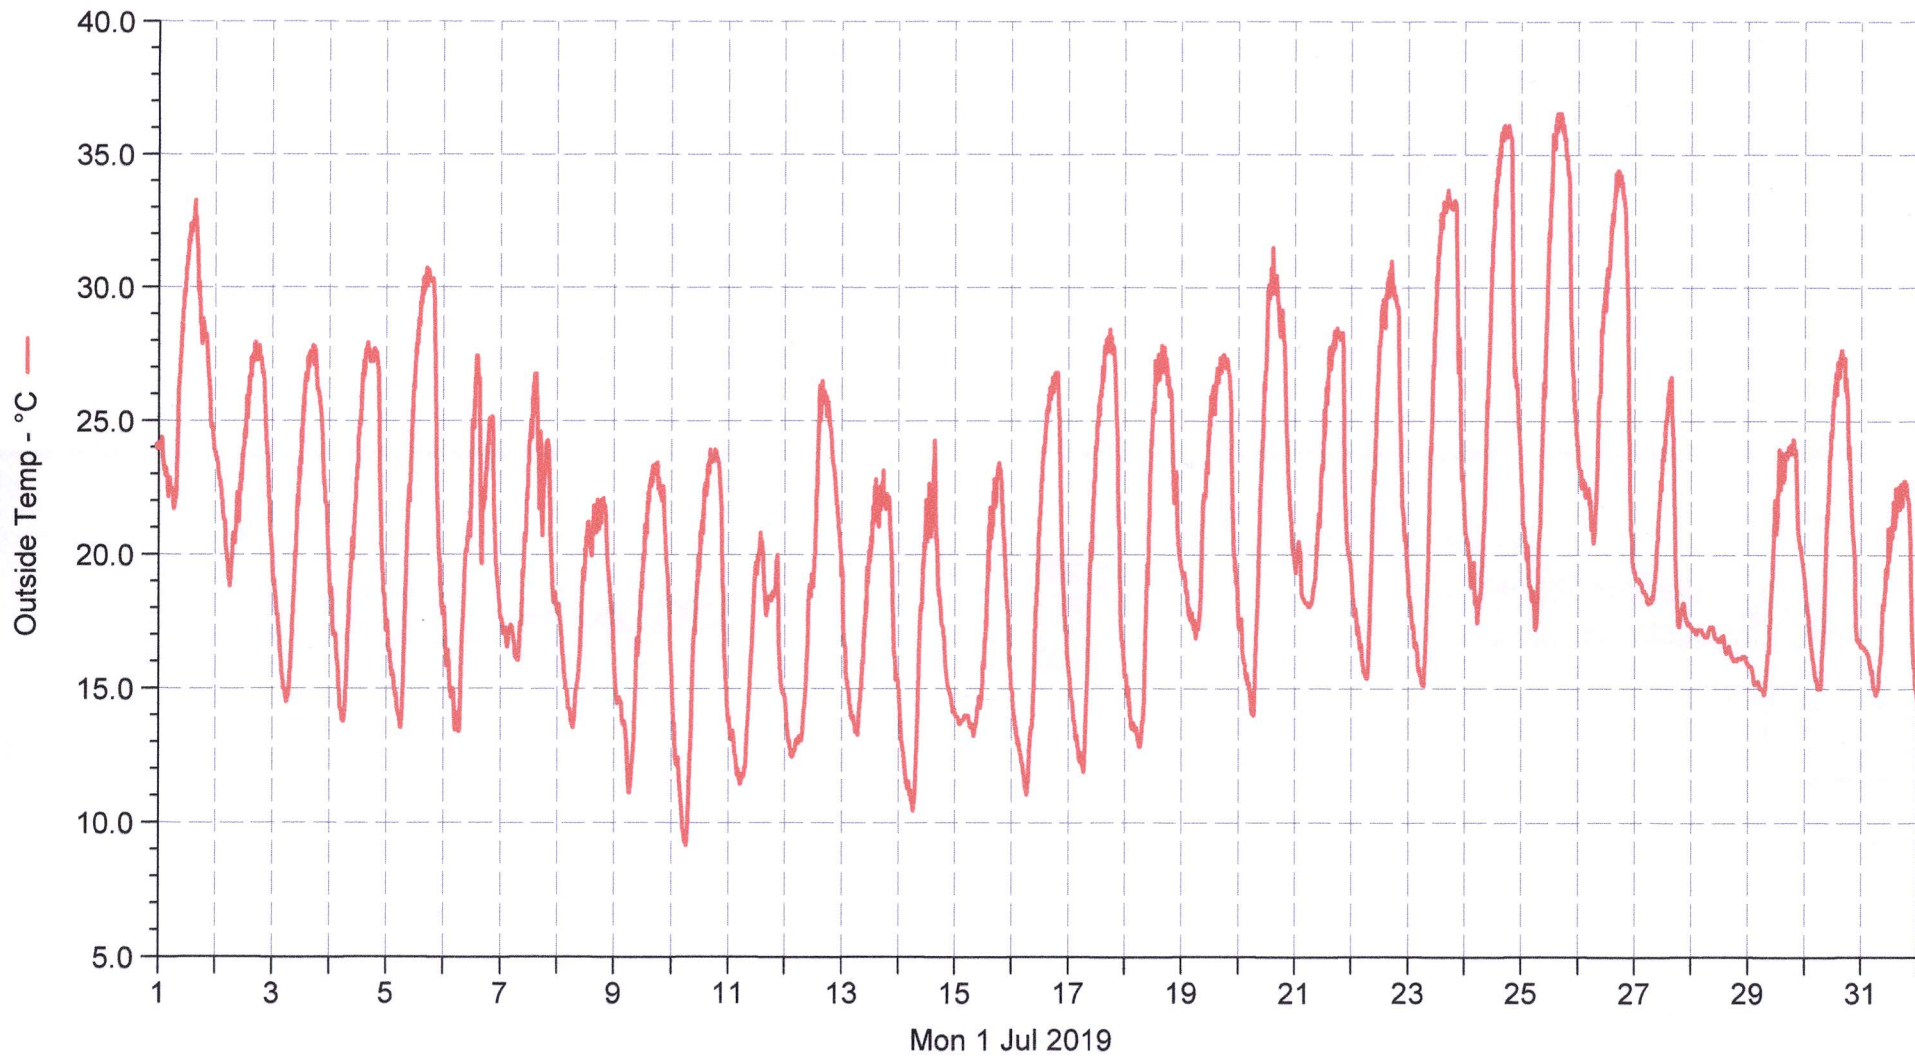

Wetterstation(B) Ossenberg

■ Outside Temp