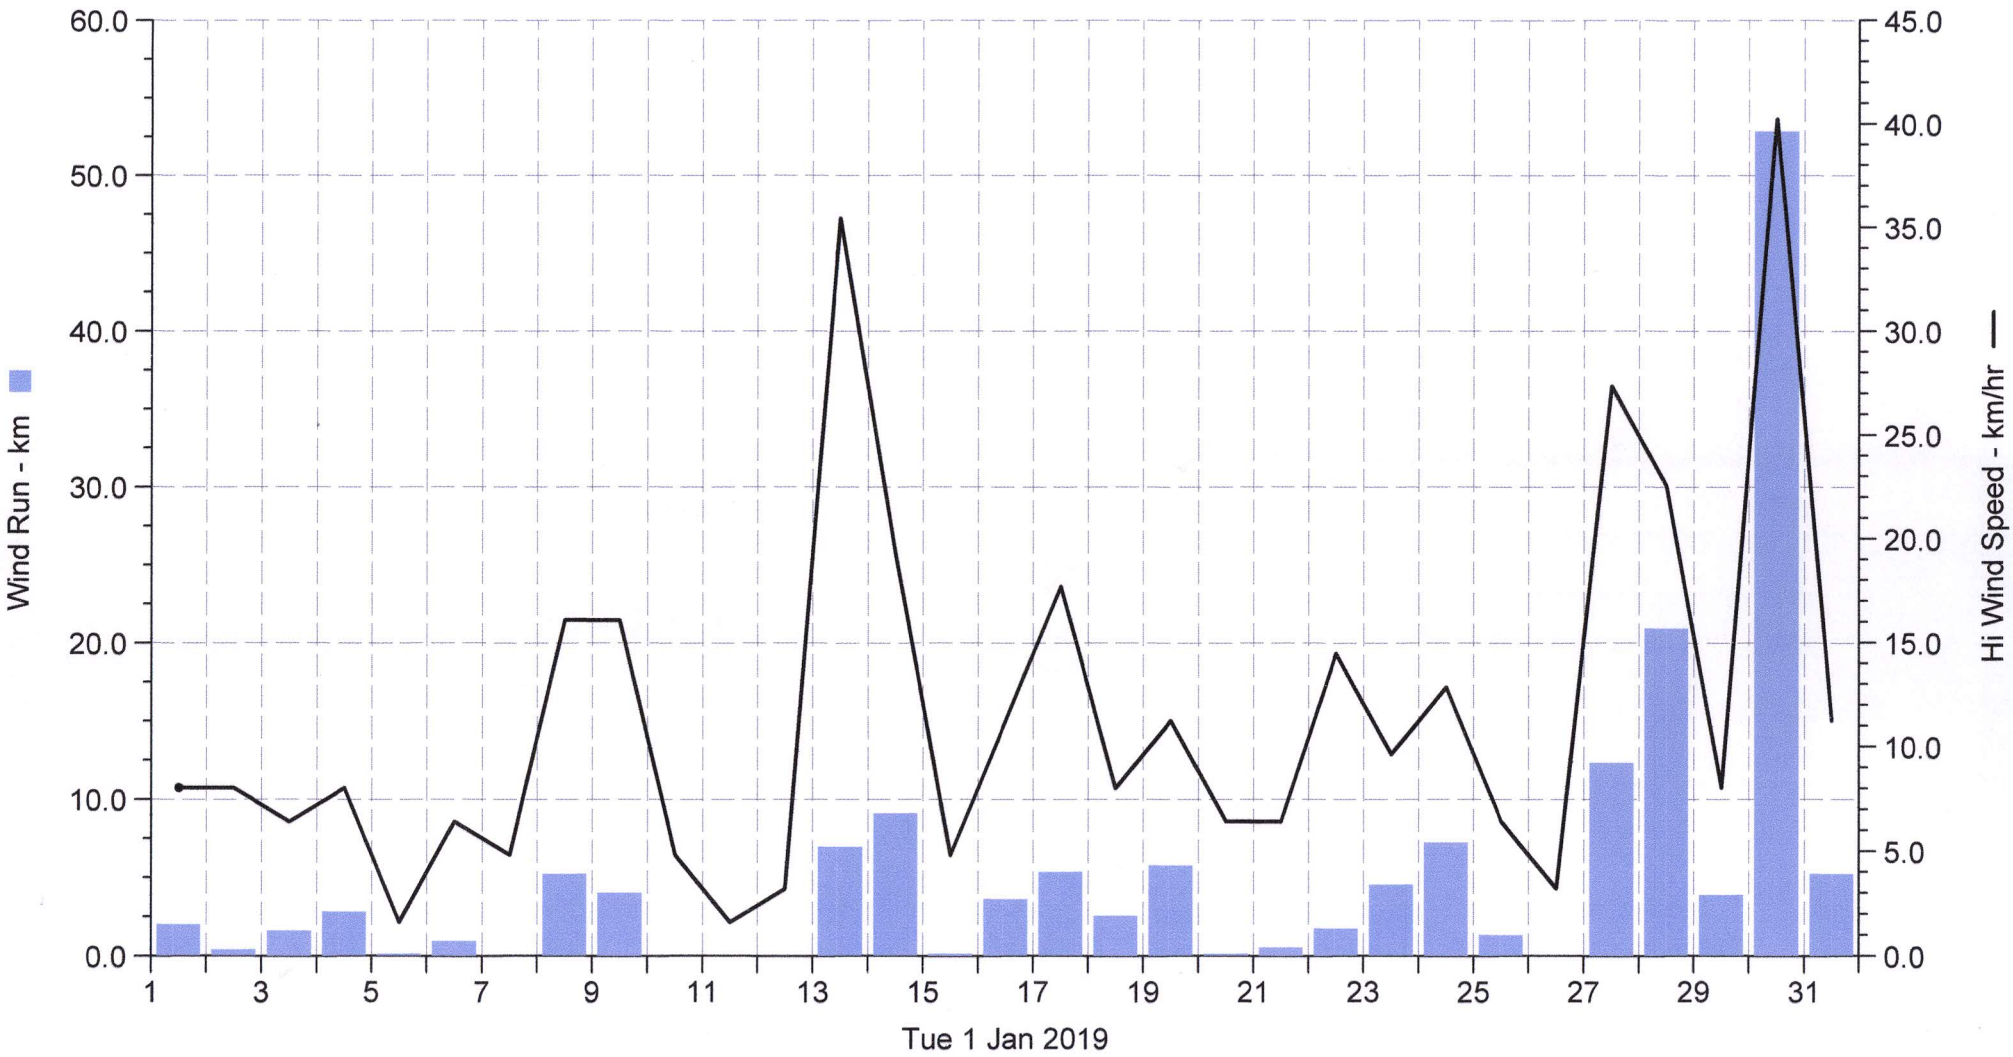

# Wetterstation ( A) Schulstrasse

Wind Run Hi Wind Speed