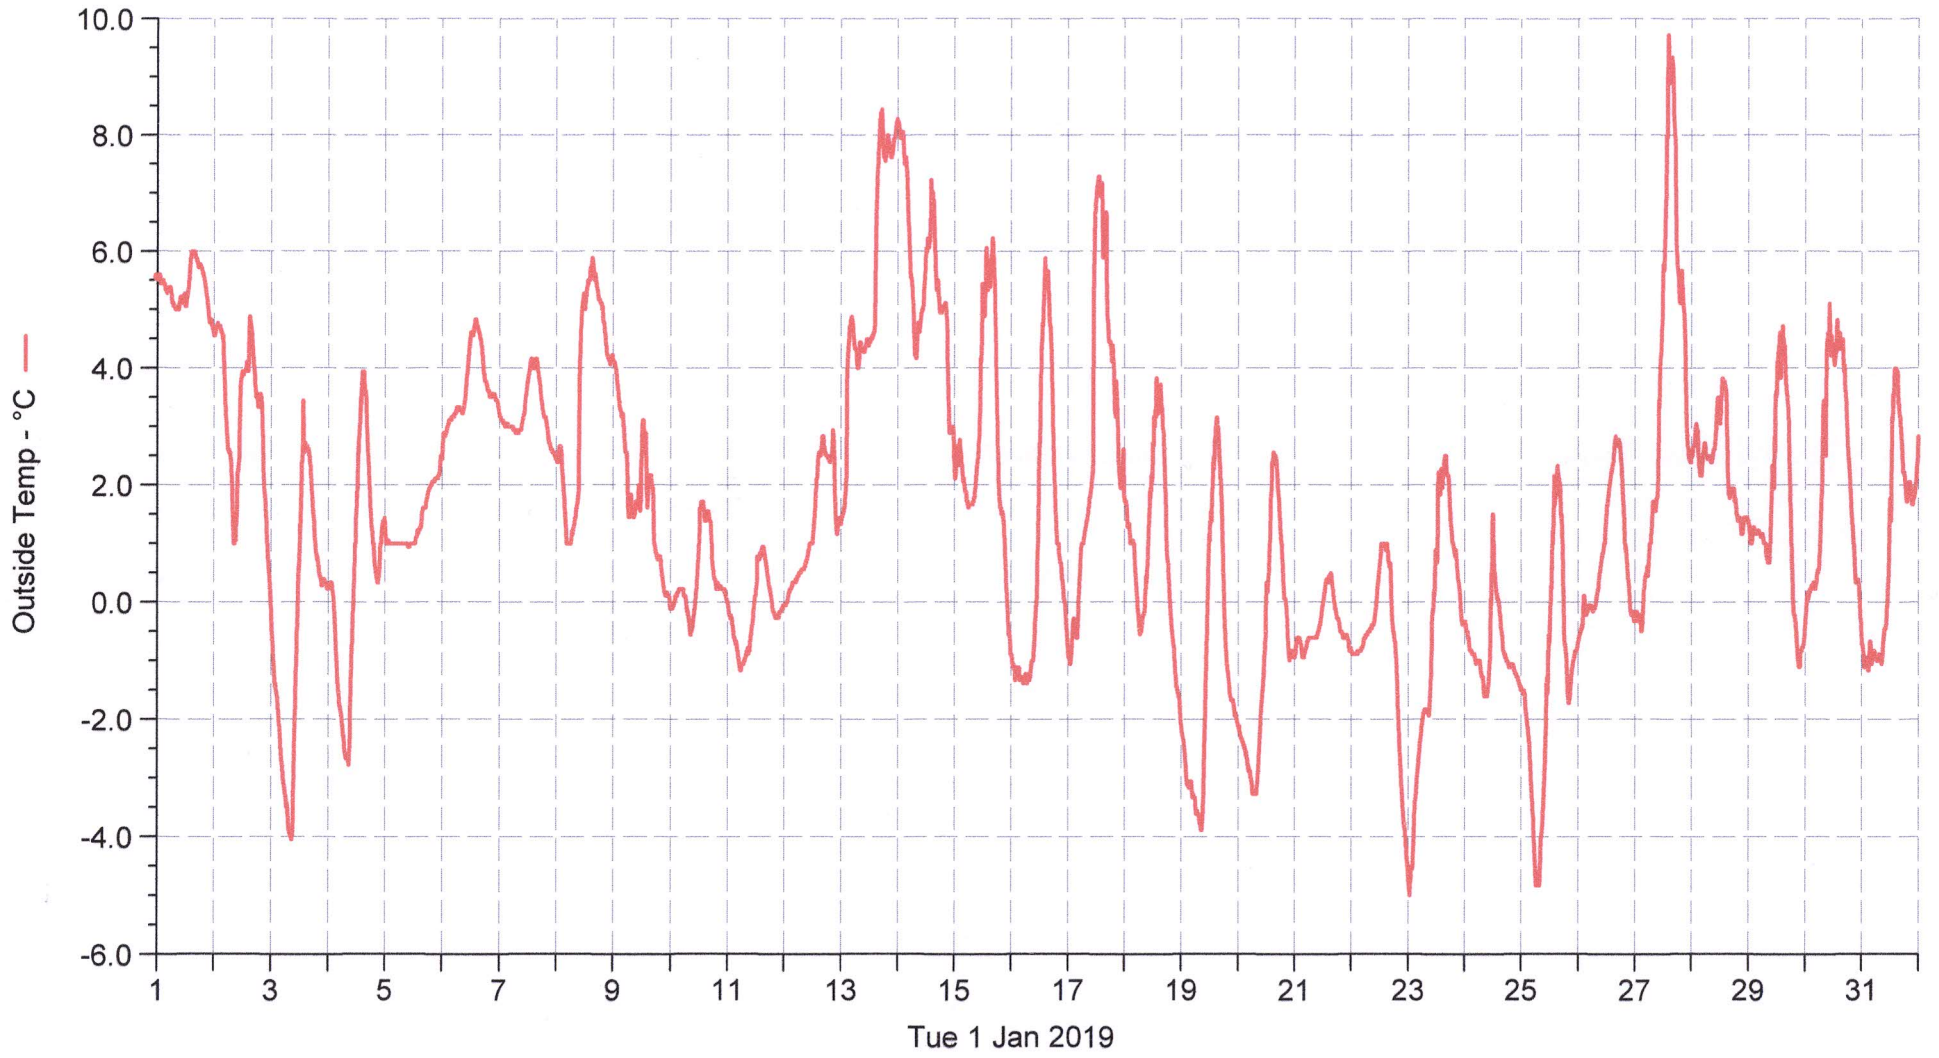

Wetterstation (B) Hauptstrasse

■ Outside Temp