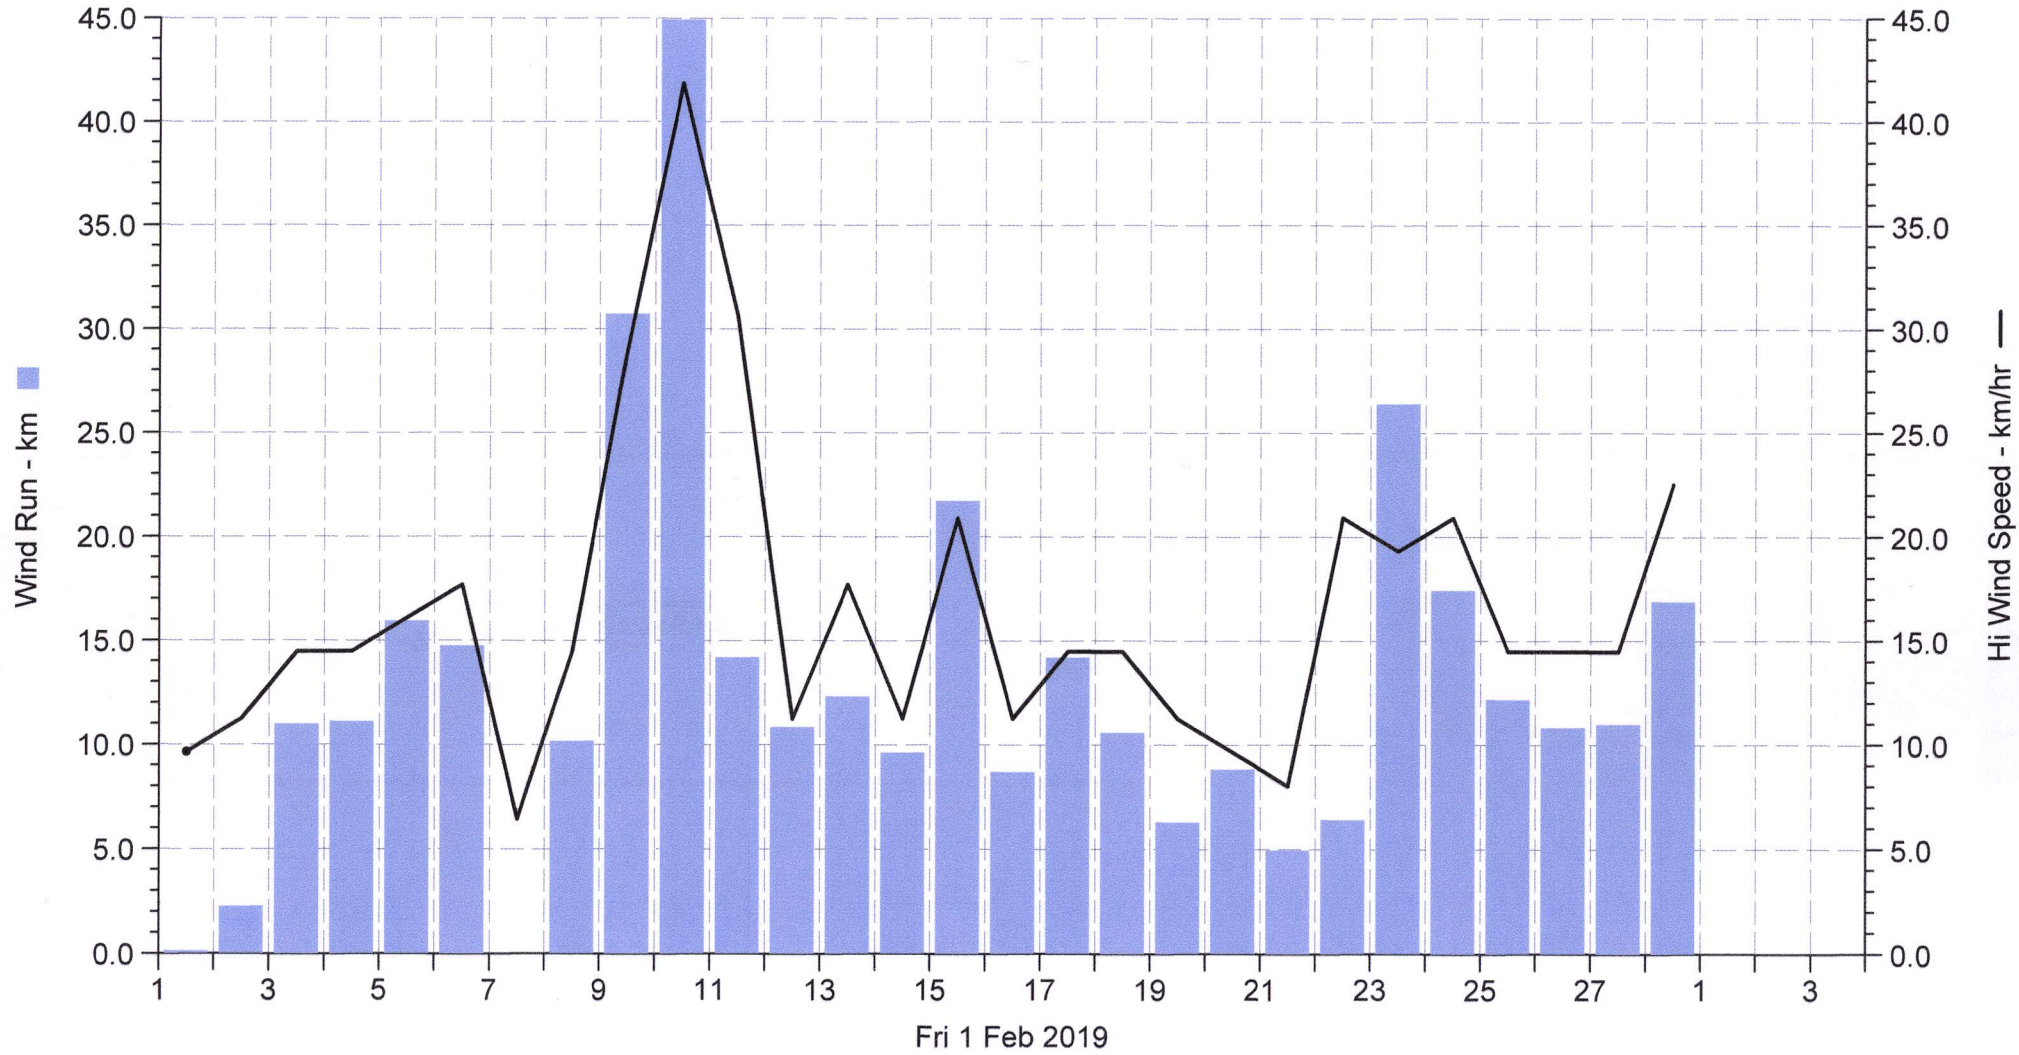

# Wetterstation (A) Schulstrasse

Wind Run Hi Wind Speed