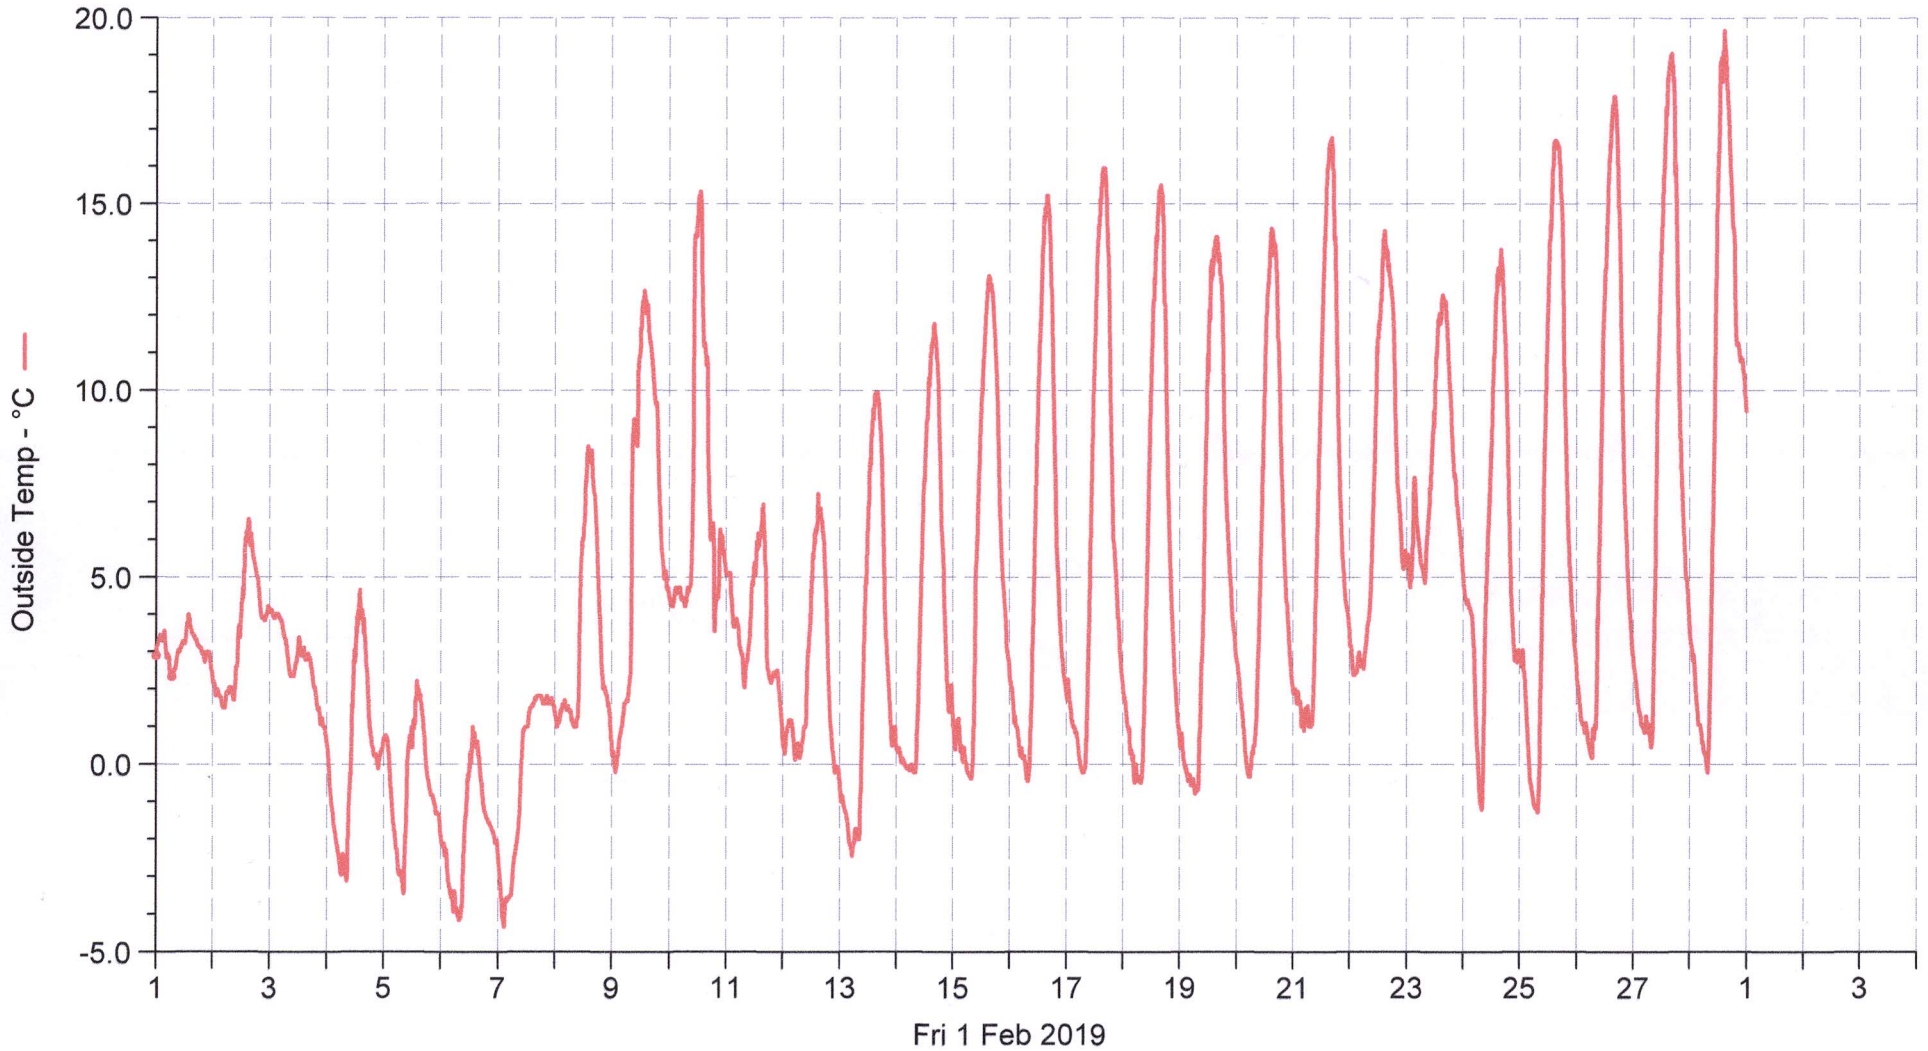

Wetterstation (B) Hauptstrasse

■ Outside Temp