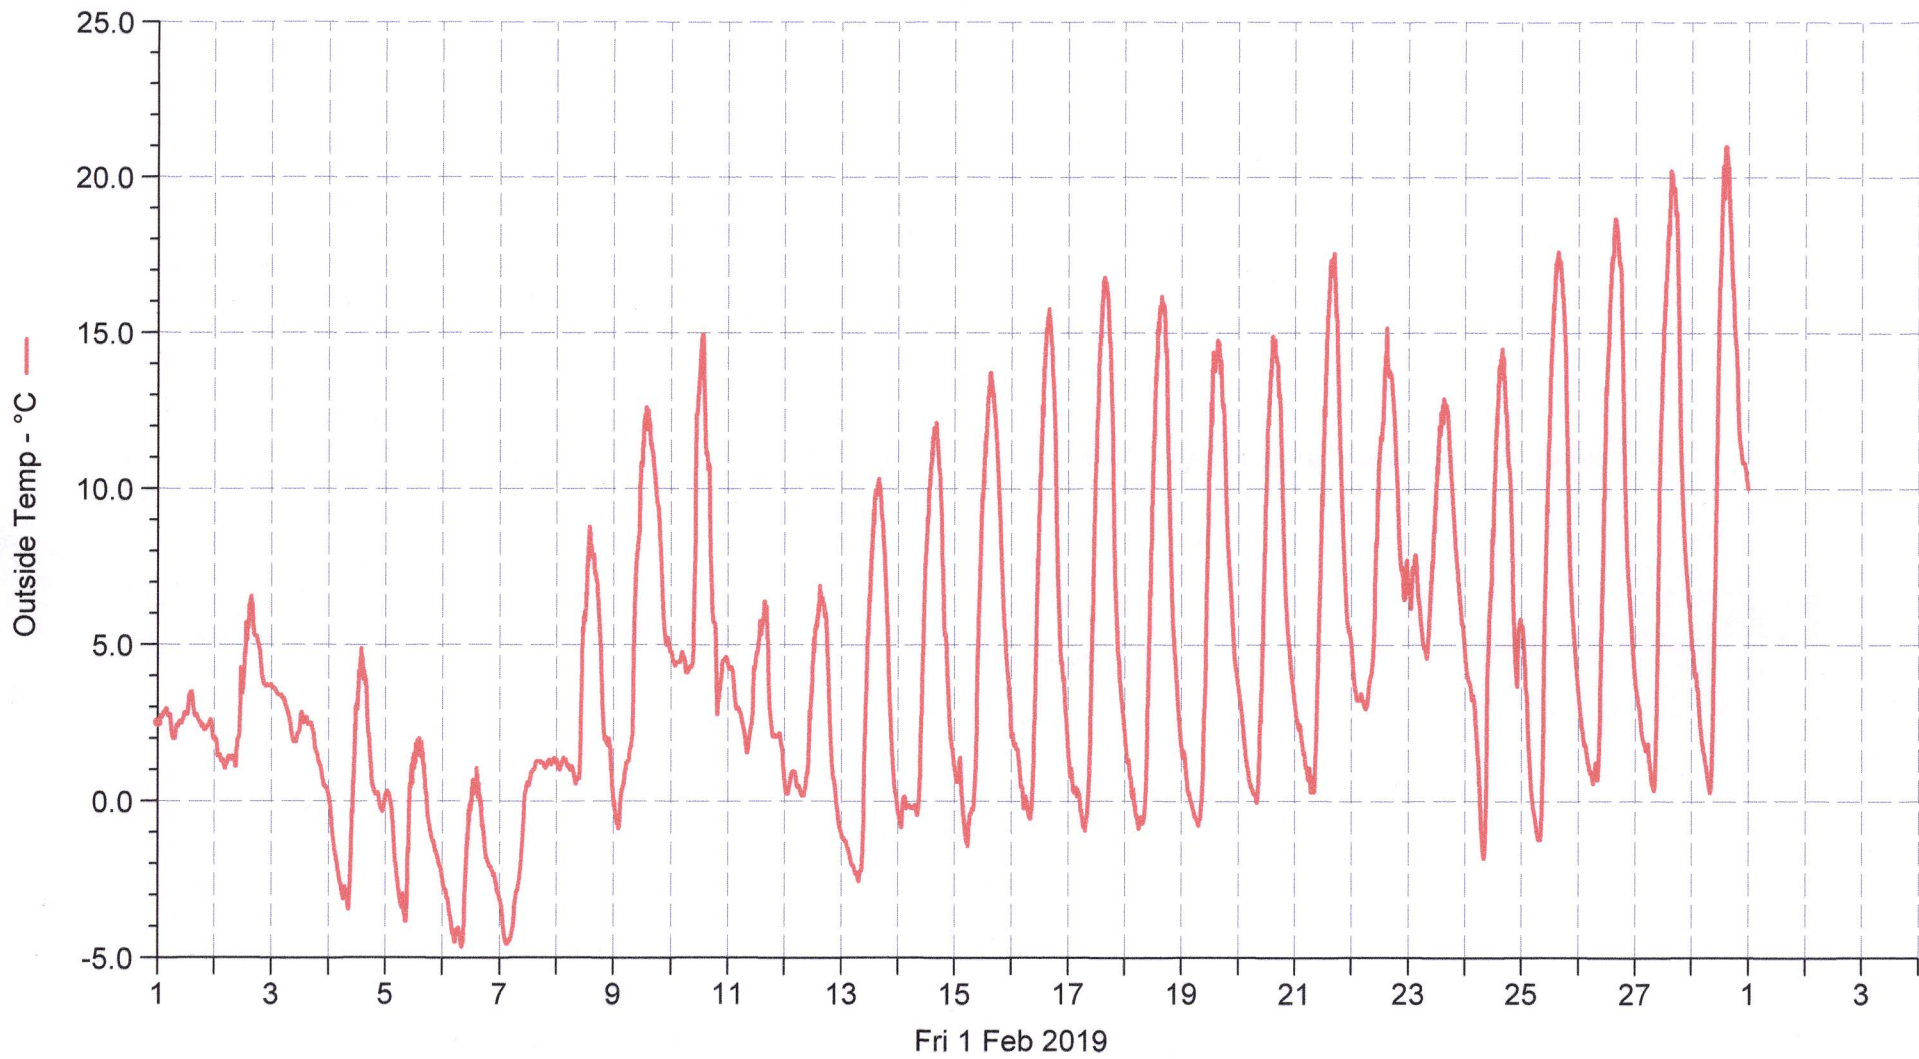

# Wetterstation (A) Schulstrasse

■ Outside Temp